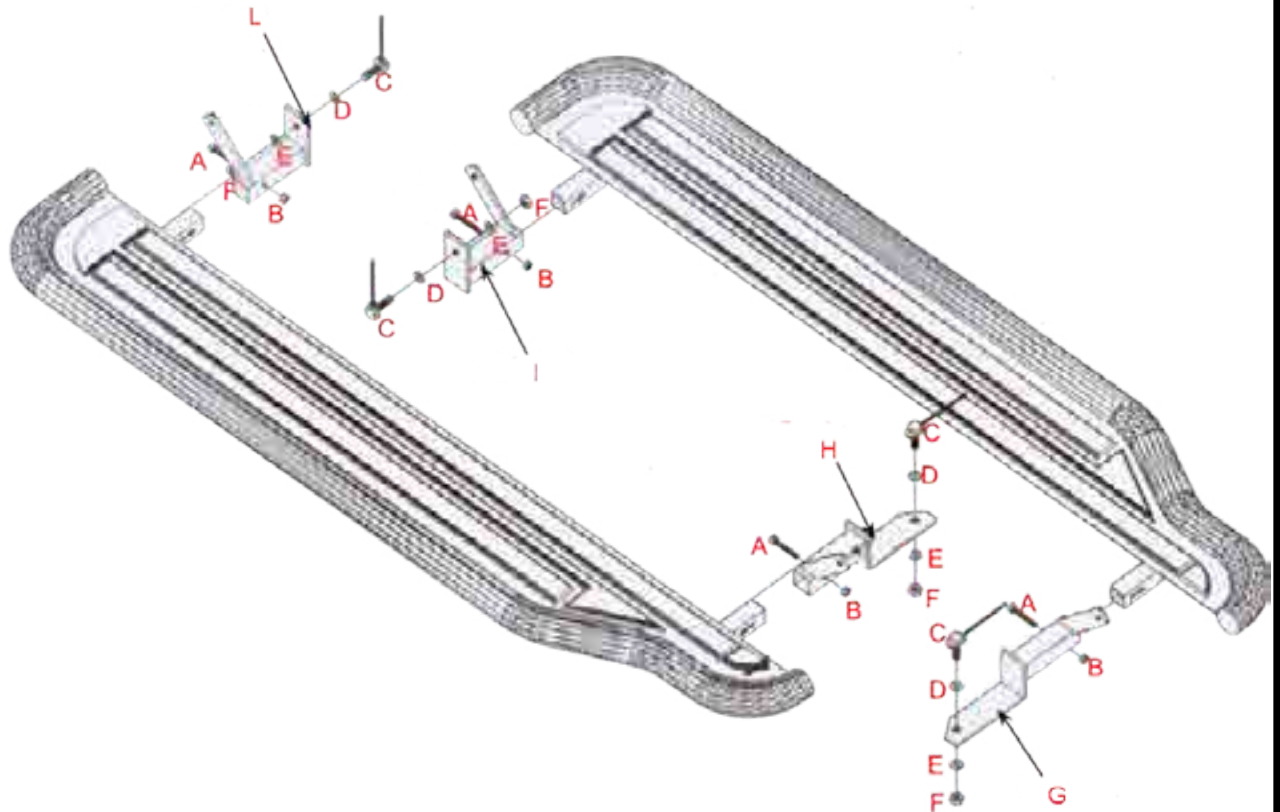

ITA

PEDANA IN ACCIAIO INOX

FR

MARCHEPIED EN ACCIER INOX

NISSAN PICK UP NAVARA 2005

Part List		Lista della bulloneria		Liste des pièces	
A	 TE 10x50 Black - Nero - Noir x 4	H	 S/167/ADX x 2		
B	 M10 Black Autoblocking Autobloccante nero Autobloquant noir x 4	I	 S/167/PSX x 2		
C	 TE 12x30 x 4	L	 S/167/PDX x 2		
D	 Ø 12 x 4				
E	 Ø 12 x 4				
F	 M12 x 4				
G	 S/167/ASX x 2				

 **MISUTONIDA**
  *italian style* accessories **4x4**

GB**FITTING
INSTRUCTIONS****FRONT SIDE**

1. Insert C (picture 1) and fit H and G in C and in the M8 bolt already present on the bodywork (picture 2 and 3) using the original nuts.

REAR SIDE

2. Insert C (pictures 4 and 5) and fit I and L in C and in the M8 bolt already present on the bodywork (pictures 6 and 7).

3. Fit the Sidestep at the desired distance and tighten all the bolts.