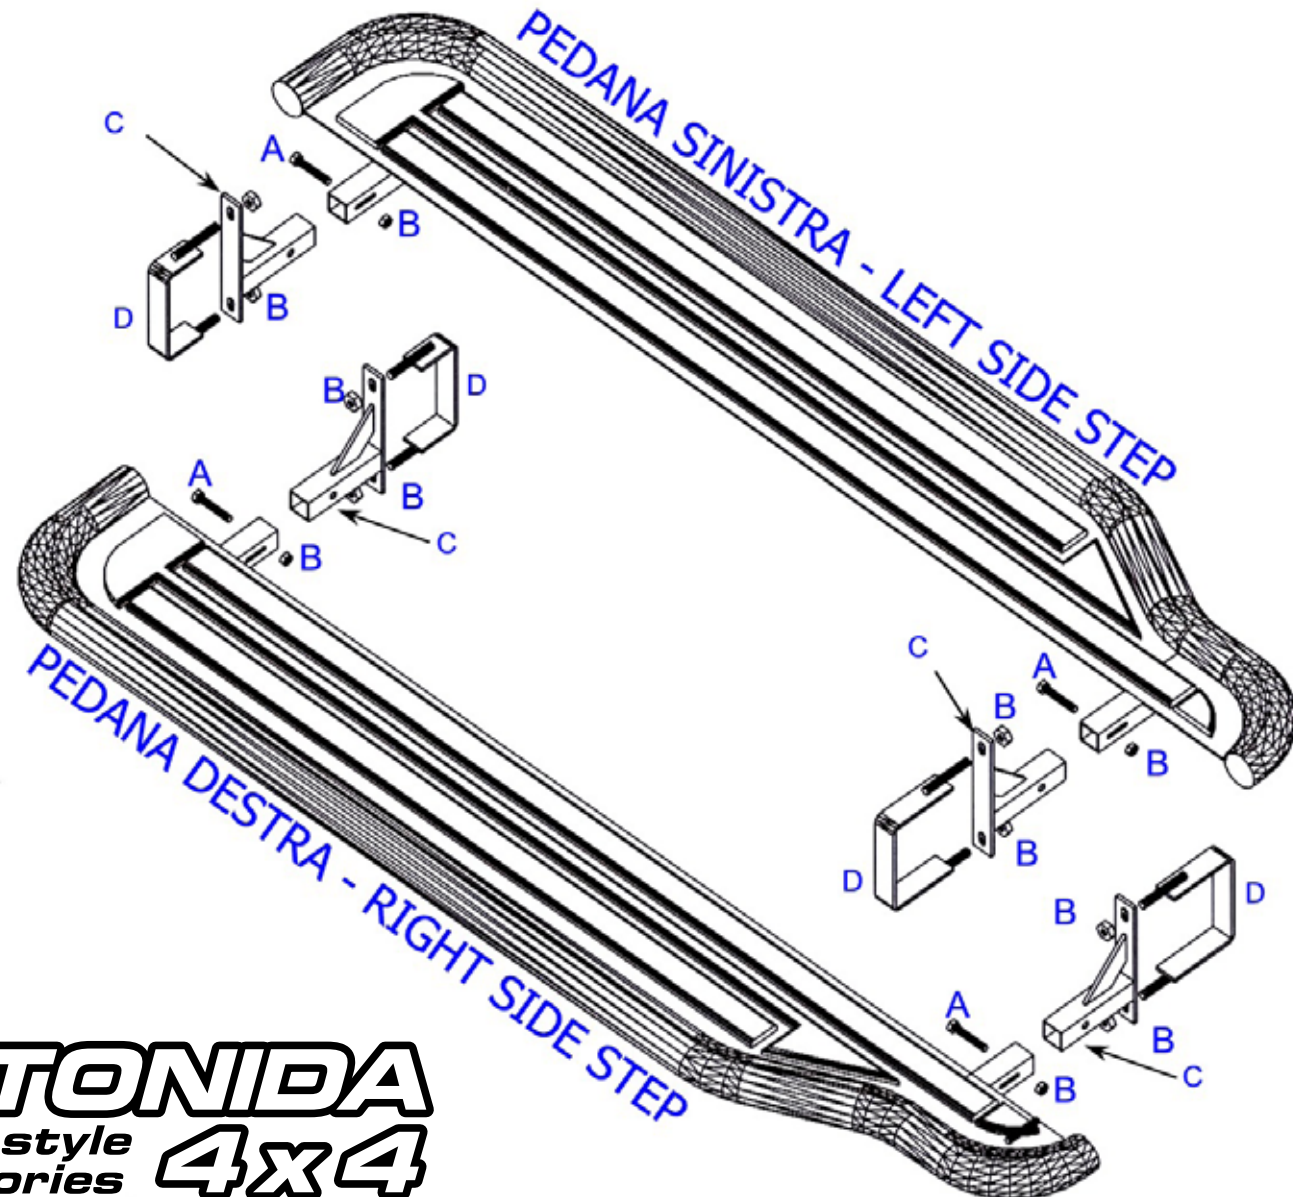

STAINLESS STEEL
SIDESTEPS

ITA

PEDANE SOTTOPORTA
IN ACCIAIO INOX

FR

MARCHEPIEDS
EN ACCIER INOX

ISUZU D-MAX 2007 D.C.

| Part List Lista della bulloneria Liste des pièces | |
|--|---|
| A  | TE 10X50 x 4 |
| B  | M 10 autoblocking autobloccante autobloquante x 12 |
| C  | S/142 x 4 |
| D  | C/142 x 4 |

 **MISUTONIDA**
 **italian style accessories 4x4**

GB**FITTING
INSTRUCTIONS**

1. Fit the n.4C on the bodywork and fix them using D and B.
2. Fit the accessory on C at the desired distance from the car using A and B.
3. Tighten all the set of bolts.