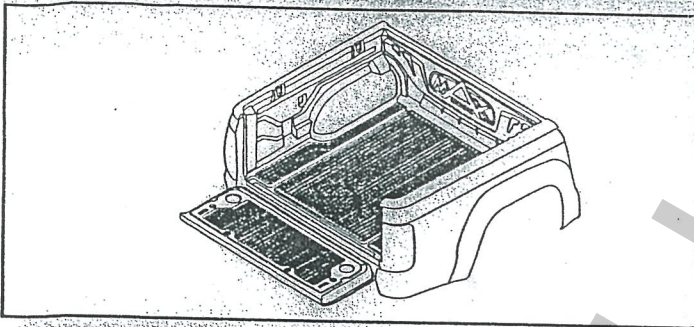

# BEDLINER INSTALLATION INSTRUCTIONS

## Caution for installation

Read this mounting manual carefully, before you start the installation.

1. Area where to install product should be clean.
2. During installation, person who installed should take off any ornaments.

## Component parts

No.	Part Name	Q'ty
1.	Body liner	1 Pc.
2.	Tailgate	1 Pc.
3.	U-clip lock	1 Pc.
4.	U-lock	4 Sets
5.	Screw, Washer	5 Sets
6.	Plastic washer	5 Pcs.