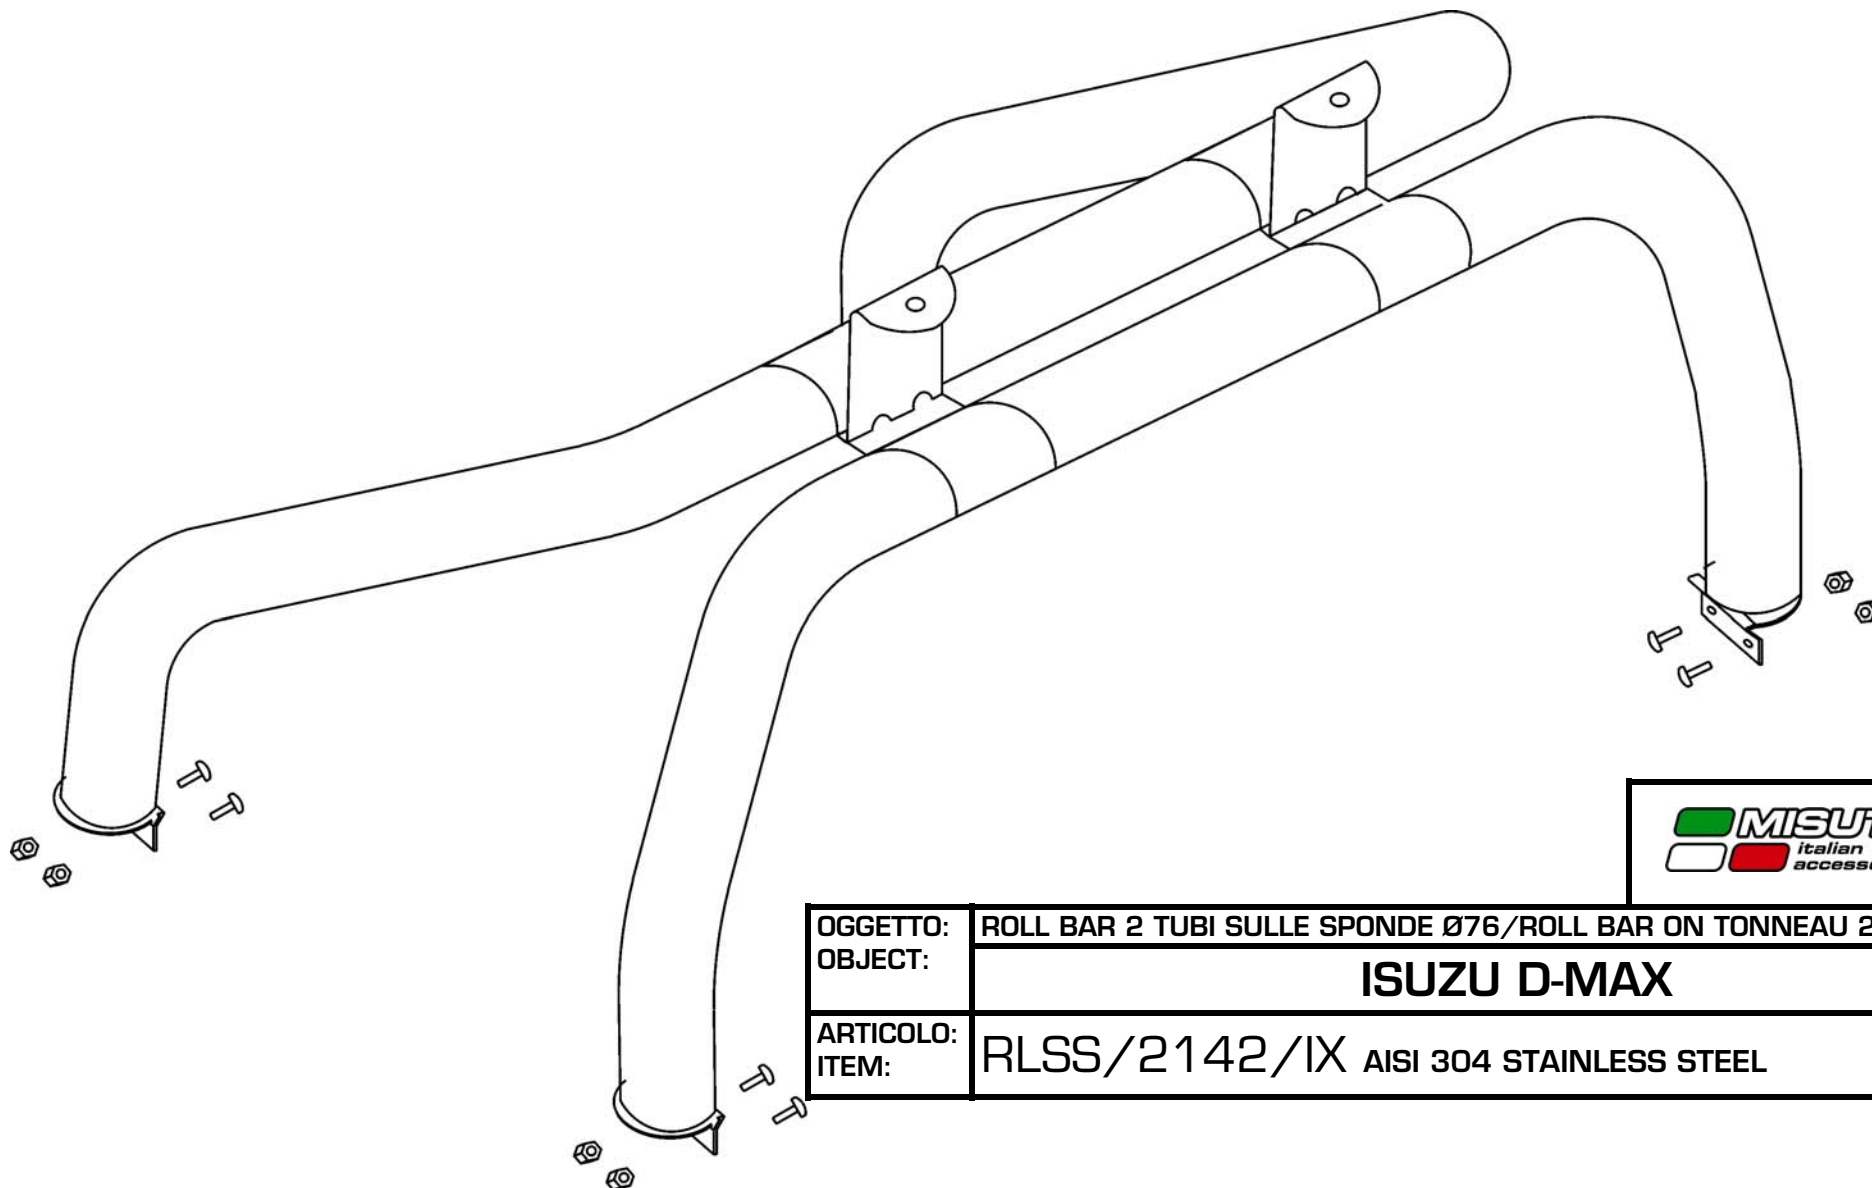

## BULLONERIA ED ACCESSORI BOLTS AND ACCESSORIES

4	TSPEI 10 x 25 - BOLT
4	VIPLA Ø80 - PLASTIC
2	CHIUSURE NERE RLB - BLACK-CLOSING
4	TBCEI 8 x 25 - BOLT
4	DADI M8 AUTOB. - NUT
4	STAFFE INOX MIT-76 - BRACKETS
8	TBCEI 6 x 25 - BOLT
8	GROWER Ø6
8	DADI M6 - NUT
8	ROND Ø6 PLASTICA - PLAS.WASHER

**MISUTONIDA**  
 italian style accessories **4x4**

OGGETTO: OBJECT:	ROLL BAR 2 TUBI SULLE SPONDE Ø76/ROLL BAR ON TONNEAU 2 PIPES Ø 76
ARTICOLO: ITEM:	ISUZU D-MAX RLSS/2142/IX AISI 304 STAINLESS STEEL

**MISUTONIDA**  
italian style accessories **4x4**

OGGETTO: OBJECT:	ROLL BAR 2 TUBI SULLE SPONDE Ø76/ROLL BAR ON TONNEAU 2 PIPES Ø 76
ARTICOLO: ITEM:	<b>ISUZU D-MAX</b> RLSS/2142/IX AISI 304 STAINLESS STEEL