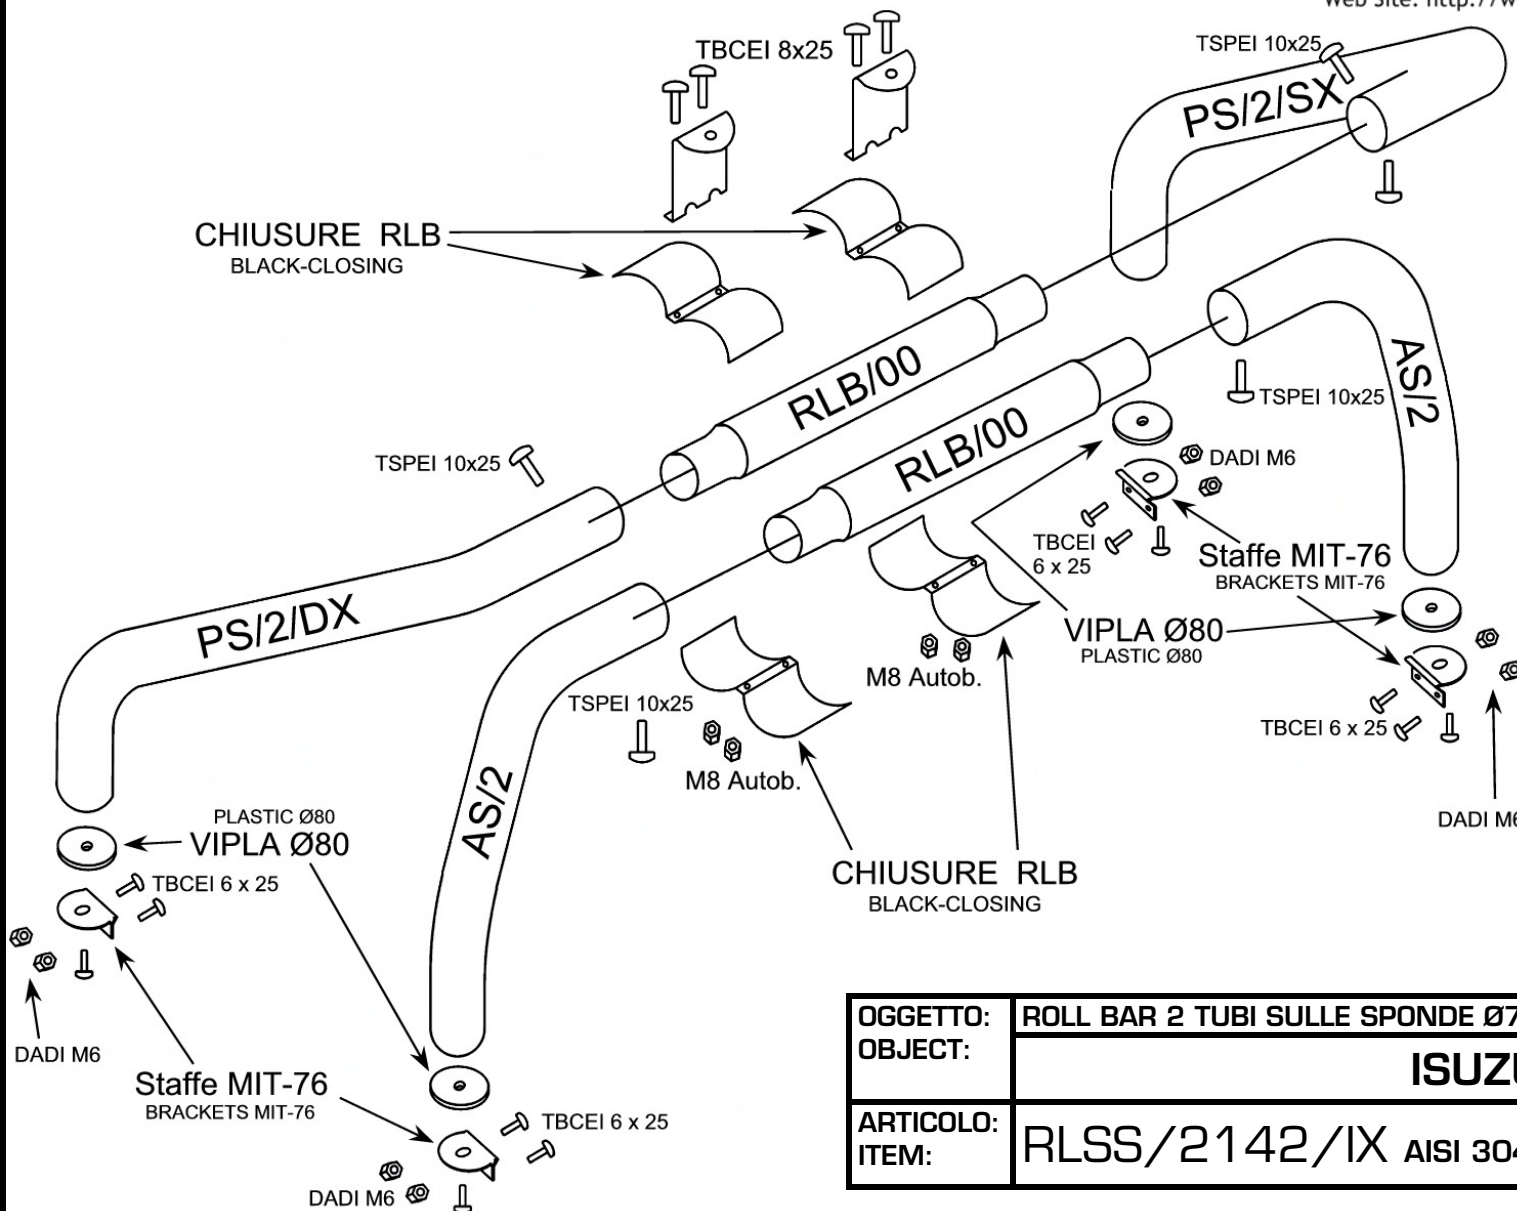

## BULLONERIA ED ACCESSORI BOLTS AND ACCESSORIES

4	TSPEI 10 x 25 - BOLT
4	VIPLA Ø80 - PLASTIC
2	CHIUSURE NERE RLB - BLACK-CLOSING
4	TBCEI 8 x 25 - BOLT
4	DADI M8 AUTOB. - NUT
4	STAFFE INOX MIT-76 - BRACKETS
8	TBCEI 6 x 25 - BOLT
8	GROWER Ø6
8	DADI M6 - NUT
8	ROND Ø6 PLASTICA - PLAS.WASHER

**MISUTONIDA**  
 italian style accessories **4x4**

OGGETTO: OBJECT:	ROLL BAR 2 TUBI SULLE SPONDE Ø76/ROLL BAR ON TONNEAU 2 PIPES Ø 76
ARTICOLO: ITEM:	ISUZU D-MAX RLSS/2142/IX AISI 304 STAINLESS STEEL

**MISUTONIDA**  
italian style accessories **4x4**

OGGETTO: OBJECT:	ROLL BAR 2 TUBI SULLE SPONDE Ø76/ROLL BAR ON TONNEAU 2 PIPES Ø 76
ARTICOLO: ITEM:	<b>ISUZU D-MAX</b> RLSS/2142/IX AISI 304 STAINLESS STEEL