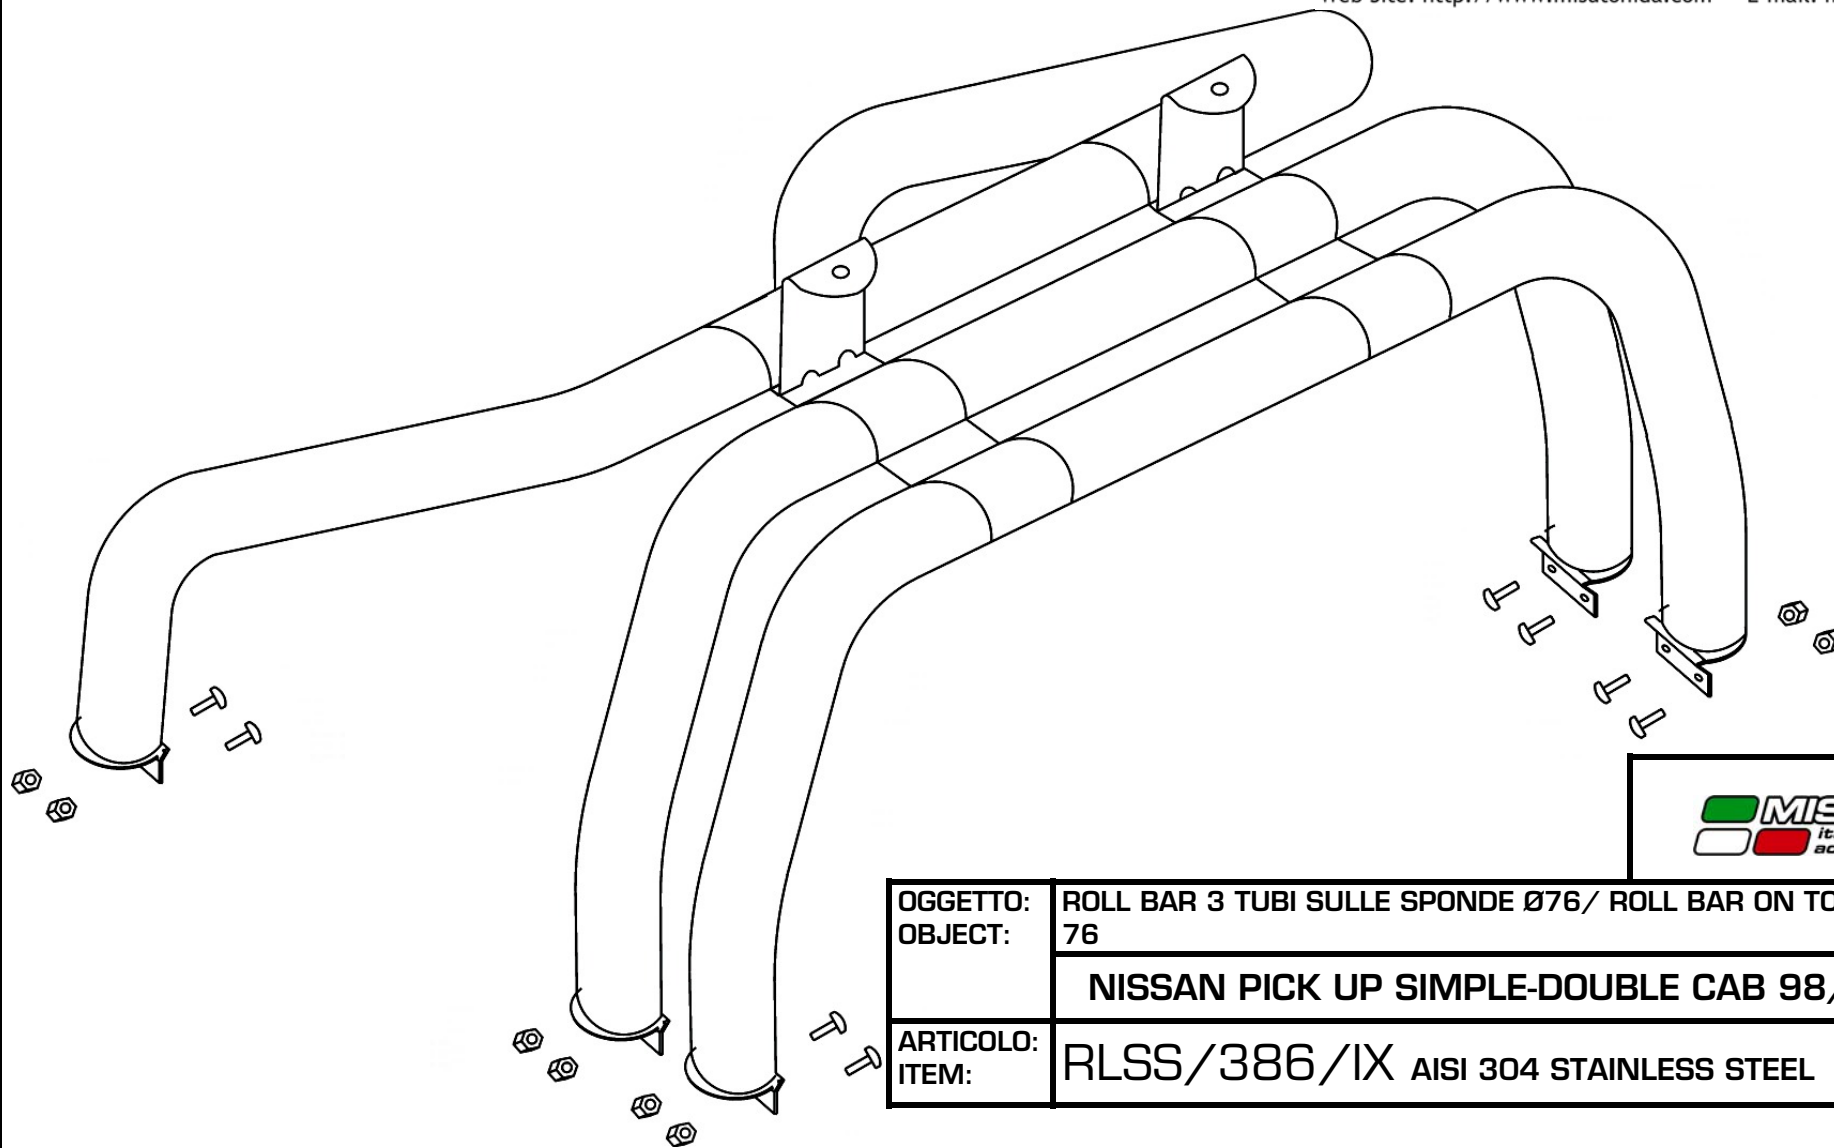

MISUTONIDA
italian style accessories **4x4**

OGGETTO: OBJECT:	ROLL BAR 3 TUBI SULLE SPONDE Ø76/ ROLL BAR ON TONNEAU 3 PIPES Ø 76
ARTICOLO: ITEM:	NISSAN PICK UP SIMPLE-DOUBLE CAB 98/06 NAVARA RLSS/386/IX AISI 304 STAINLESS STEEL