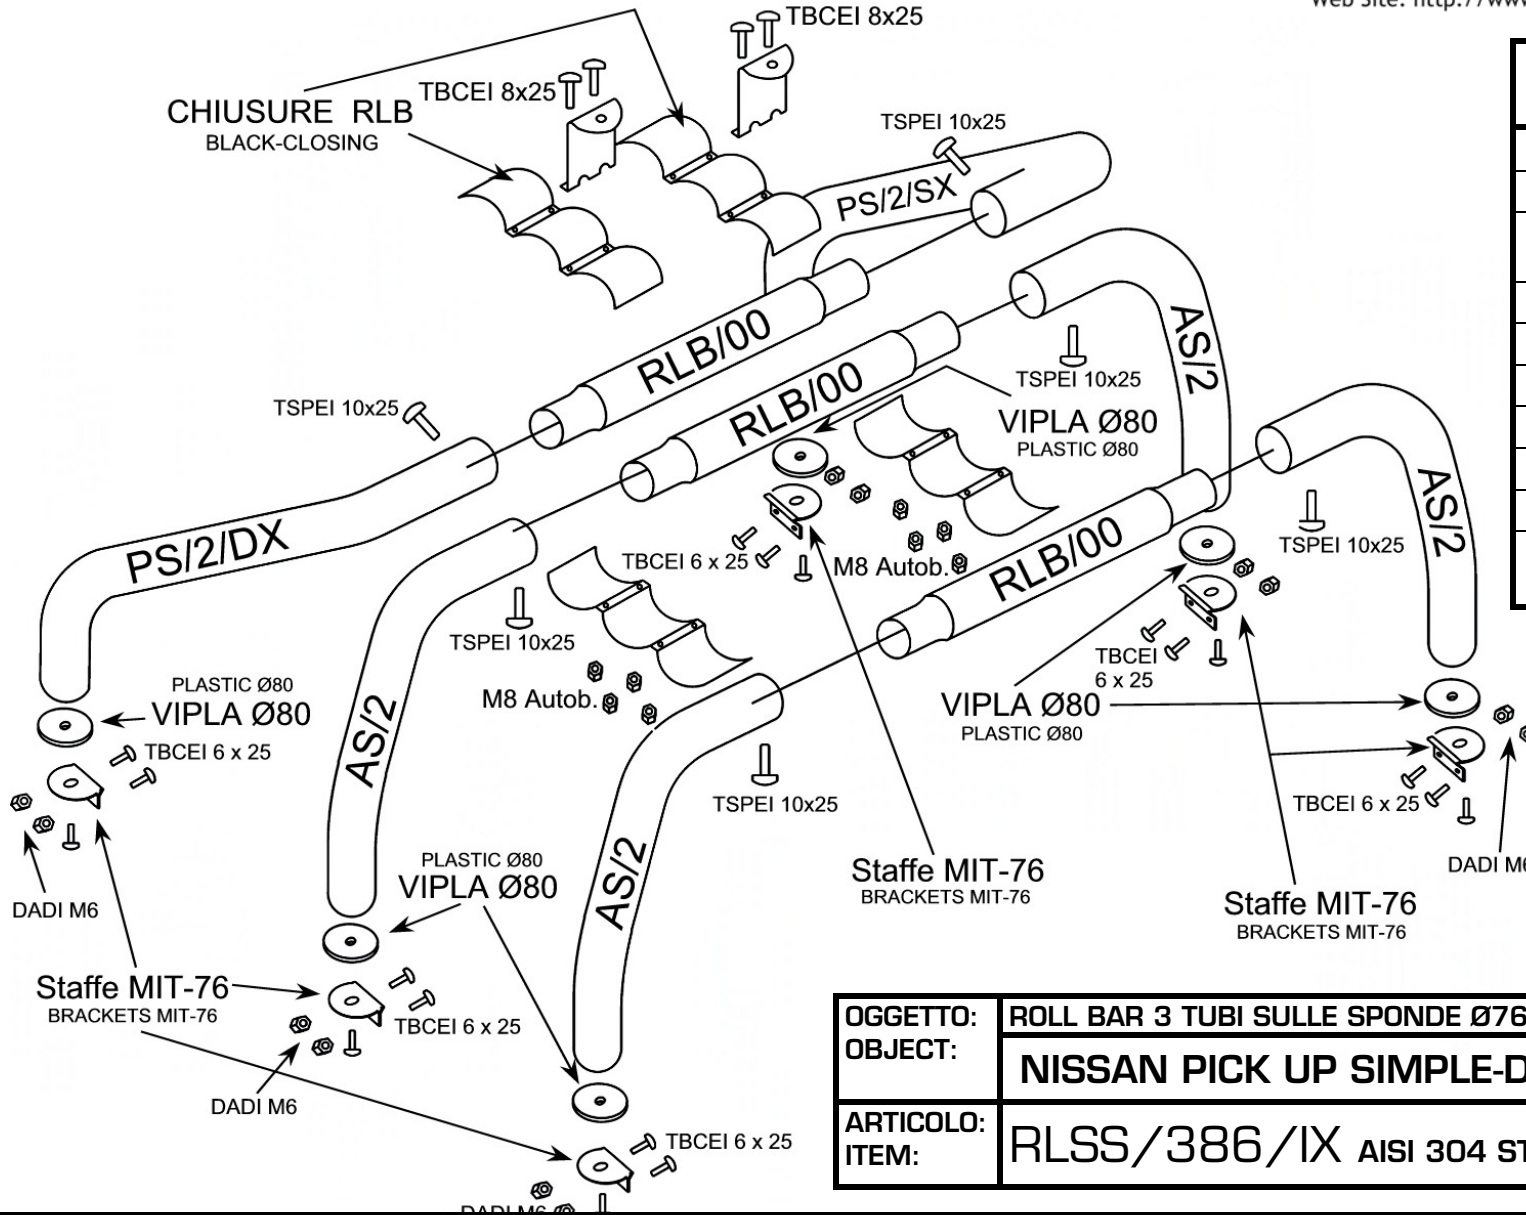

BULLONERIA ED ACCESSORI BOLT AND ACCESSORIES

6	TSPEI 10 x 25 - BOLT
6	VIPLA Ø80 - PLASTIC
2	CHIUSURE NERE RLB - BLACK-CLOSING
8	TBCEI 8 x 25 - BOLT
8	DADI M8 AUTOB. - NUT
6	STAFFE INOX MIT-76 - BRACKETS
12	TBCEI 6 x 25 - BOLT
12	GROWER Ø6
12	DADI M6 - NUT
12	ROND Ø6 PLASTICA-PLAS. WASHER

MISUTONIDA
italian style accessories **4x4**

OGGETTO: OBJECT:	ROLL BAR 3 TUBI SULLE SPONDE Ø76/ ROLL BAR ON TONNEAU 3 PIPES Ø 76
ARTICOLO: ITEM:	NISSAN PICK UP SIMPLE-DOUBLE CAB 98/06 NAVARA RLSS/386/IX AISI 304 STAINLESS STEEL