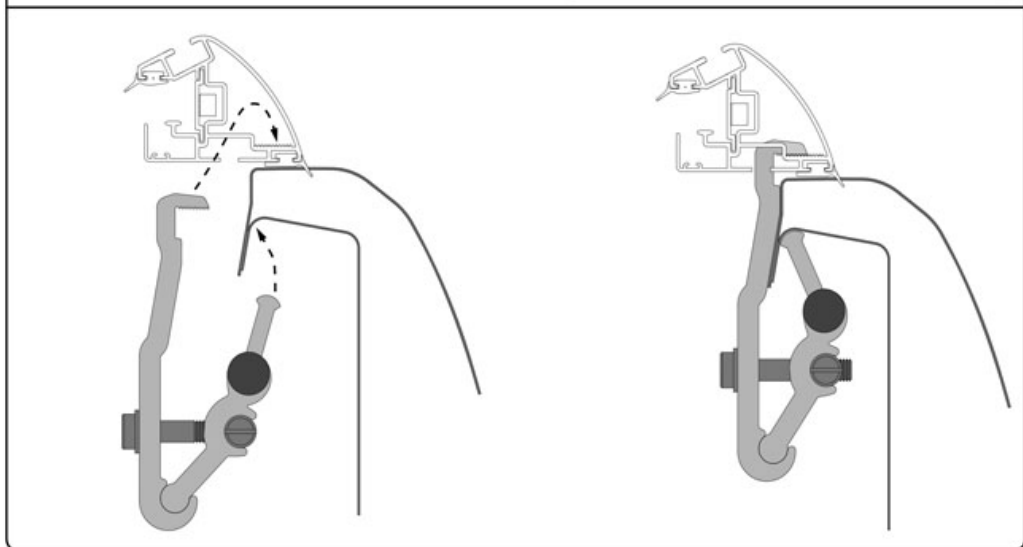

Weight: 31 / 36 kg.

Installation Time: 1 hr.

Video Installation intruction

<http://youtu.be/2yM2hbplCdg>

Mountain Top Roll
Installation Instructions

Mountain Top Roll
Installation Instructions

Mountain Top Roll
Installation Instructions

T30 4,8 +/-1Nm

Mountain Top Roll
Installation Instructions

T15 1,8 +/-0,2Nm

Mountain Top Roll
Installation Instructions

Mountain Top Roll
Installation Instructions

Mountain Top Roll
Installation Instructions

Mountain Top Roll
Installation Instructions

Mountain Top Roll
Installation Instructions

Mountain Top Roll
Installation Instructions

Mountain Top Roll
Installation Instructions

Mountain Top Roll
Installation Instructions