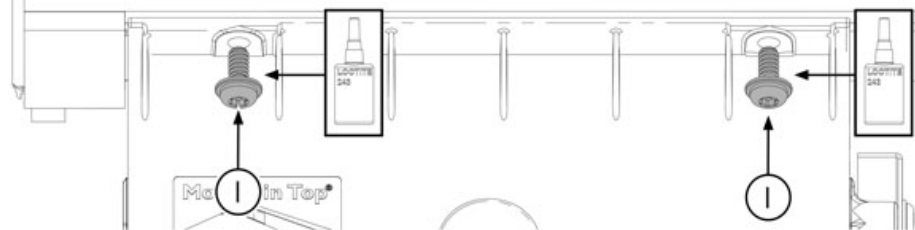

Weight: 31 / 36 kg.

Installation Time: 1 hr.

Video Installation intruction

<http://youtu.be/2yM2hbplCdg>

Mountain Top Roll
Installation Instructions

Mountain Top Roll
Installation Instructions

Mountain Top Roll
Installation Instructions

	Plain bed	
	X	Y
TOYOTA	1421	180
ISUZU	1456	190
FORD	1460	208

Mountain Top Roll
Installation Instructions

Mountain Top Roll
Installation Instructions

Mountain Top Roll
Installation Instructions

Mountain Top Roll
Installation Instructions

T30 4,8 +/-1Nm

Mountain Top Roll
Installation Instructions

T15 1,8 +/-0,2Nm

Mountain Top Roll
Installation Instructions

Mountain Top Roll
Installation Instructions

Mountain Top Roll
Installation Instructions