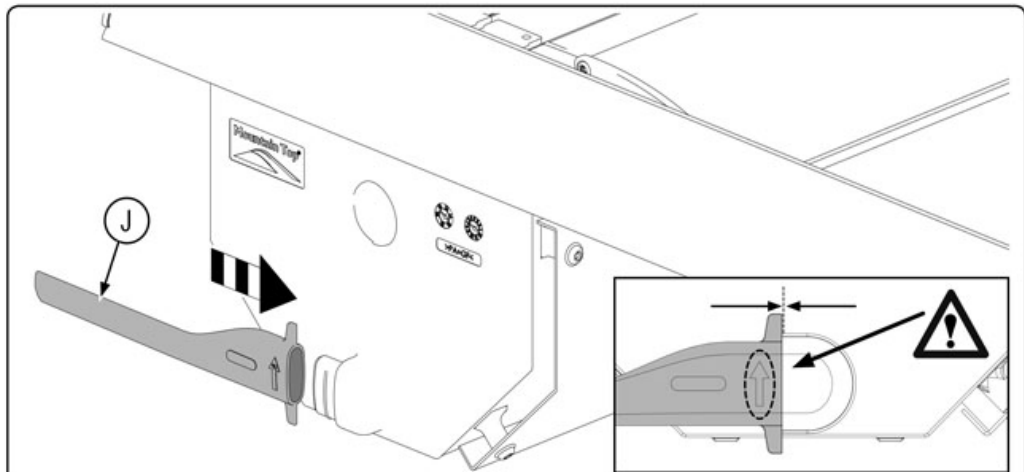

Mountain Top Roll
Installation Instructions