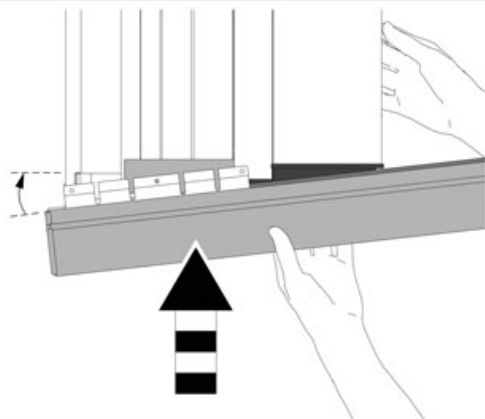

Weight: 31 / 36 kg.

Installation Time: 1 hr.

Video Installation intruction

<http://youtu.be/2yM2hbplCdg>

Mountain Top Roll
Installation Instructions

Mountain Top Roll
Installation Instructions

Mountain Top Roll
Installation Instructions

	Plain bed	
	X	Y
TOYOTA	1421	180
ISUZU	1456	190
FORD	1460	208

Mountain Top Roll
Installation Instructions

Mountain Top Roll
Installation Instructions

Mountain Top Roll
Installation Instructions

Mountain Top Roll
Installation Instructions