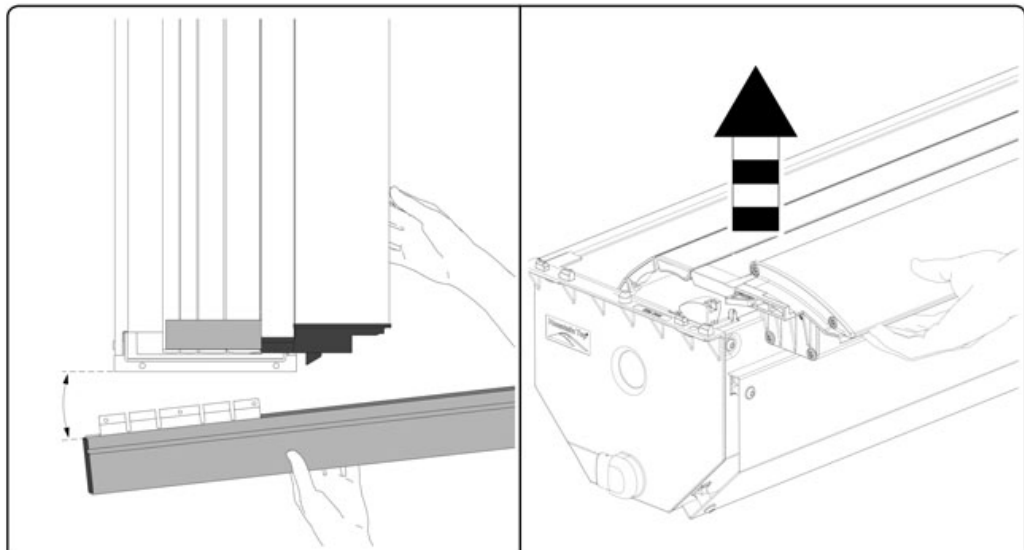

Weight: 31 / 36 kg.

Installation Time: 1 hr.

Video Installation intruction

<http://youtu.be/2yM2hbplCdg>

Mountain Top Roll
Installation Instructions

Mountain Top Roll
Installation Instructions

Mountain Top Roll
Installation Instructions

	Plain bed	
	X	Y
TOYOTA	1421	180
ISUZU	1456	190
FORD	1460	208

Mountain Top Roll
Installation Instructions

Mountain Top Roll
Installation Instructions

Mountain Top Roll
Installation Instructions

Mountain Top Roll
Installation Instructions