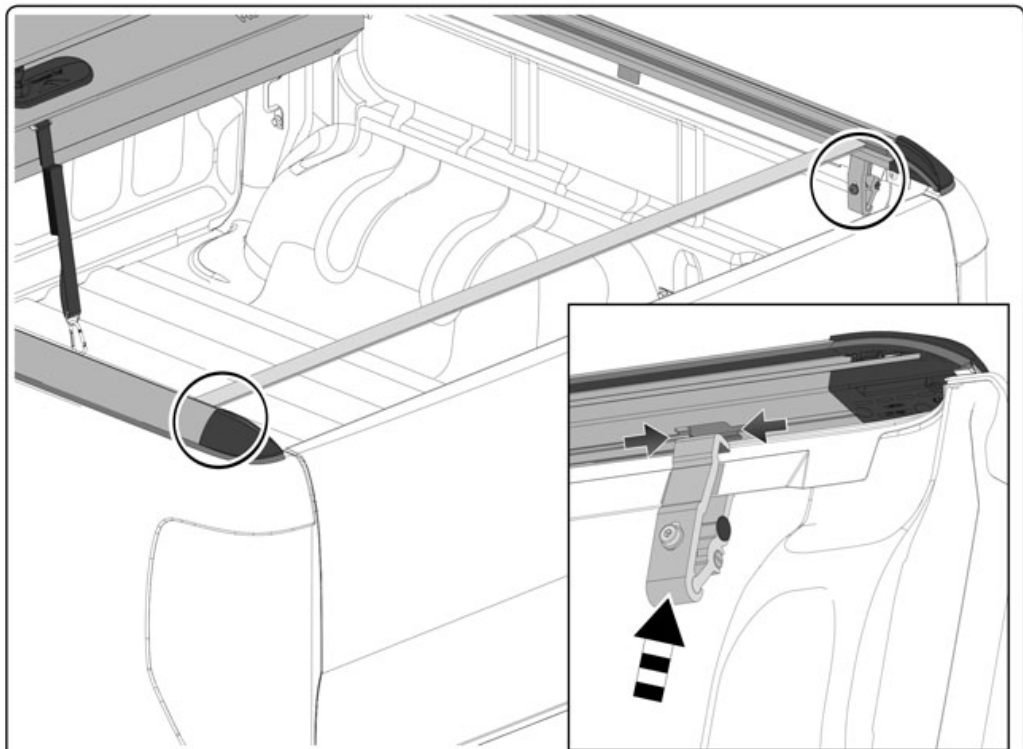

Mountain Top Roll
Installation Instructions