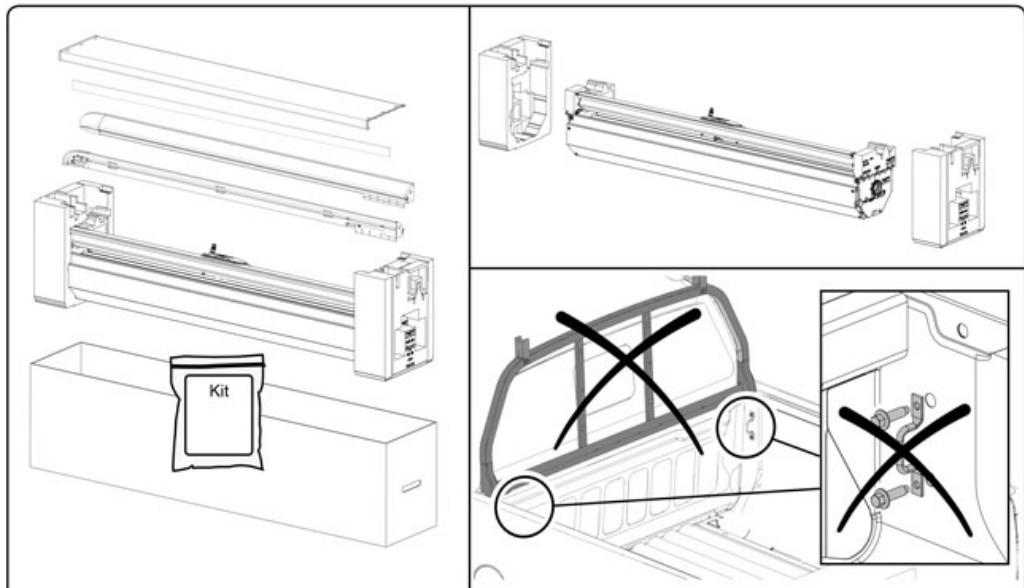

Weight: 31 / 36 kg.

Installation Time: 1 hr.

Video Installation intruction

<http://youtu.be/2yM2hbplCdg>

Mountain Top Roll
Installation Instructions

Mountain Top Roll
Installation Instructions

Mountain Top Roll
Installation Instructions