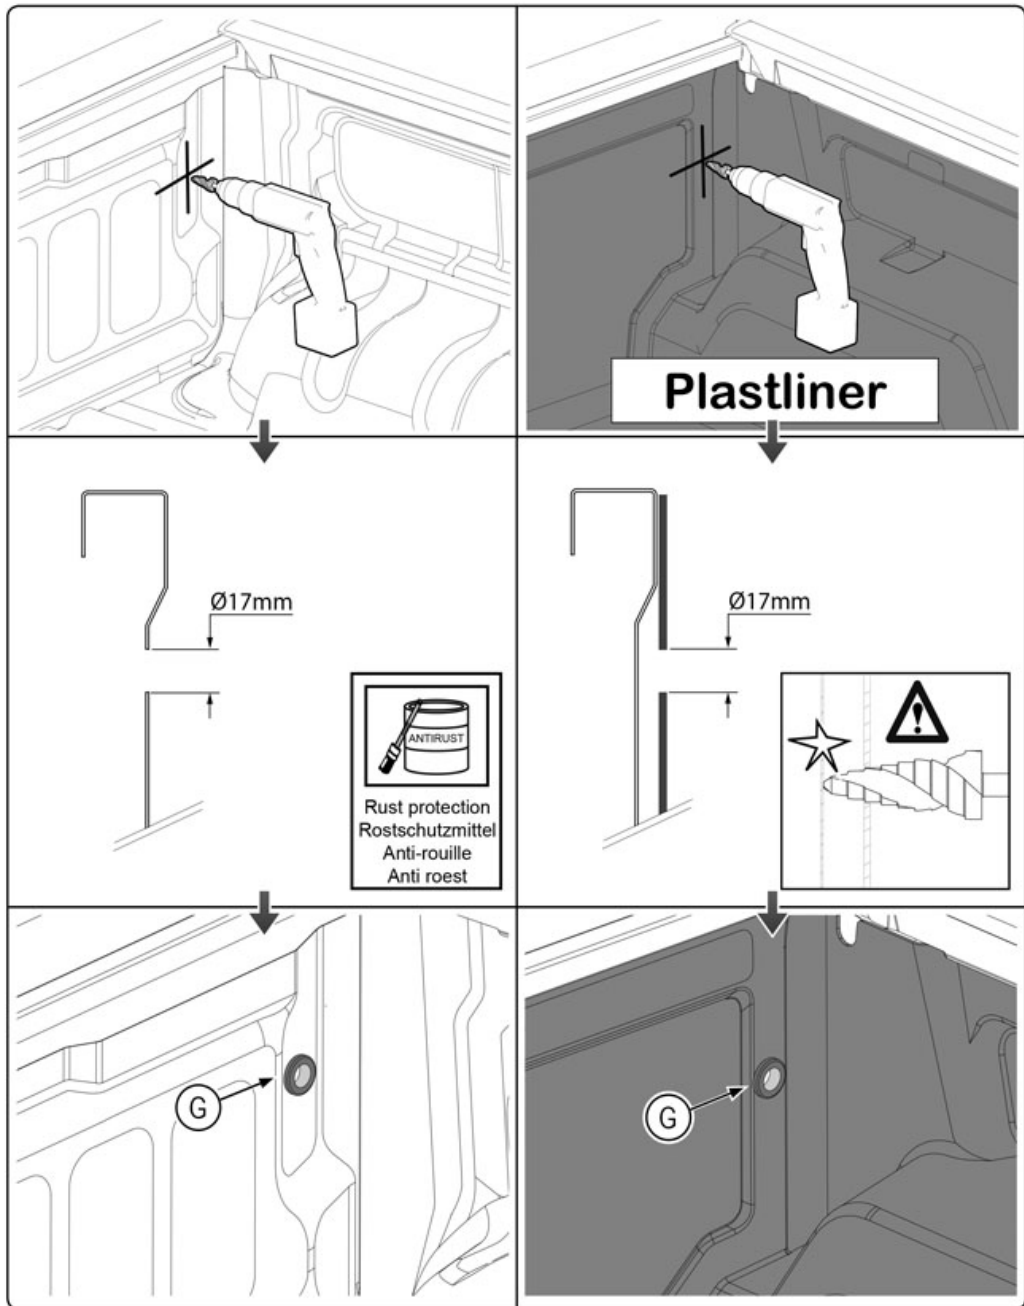

Mountain Top Roll
Installation Instructions