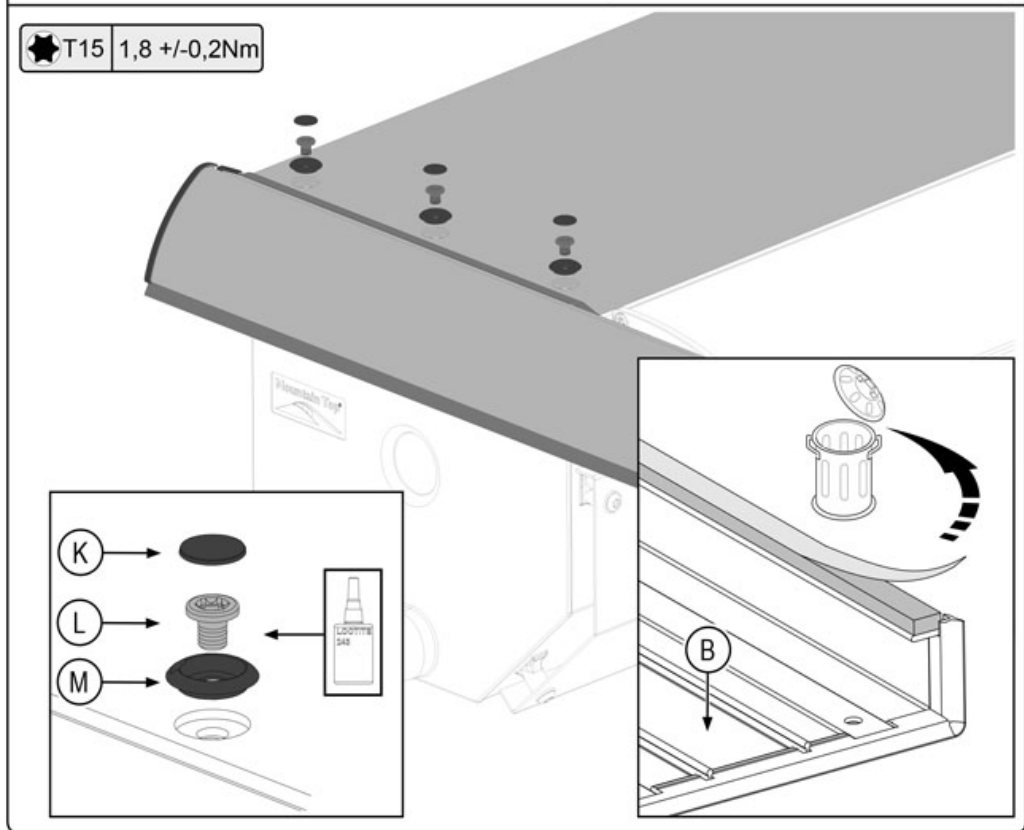

T15 1,8 +/-0,2Nm