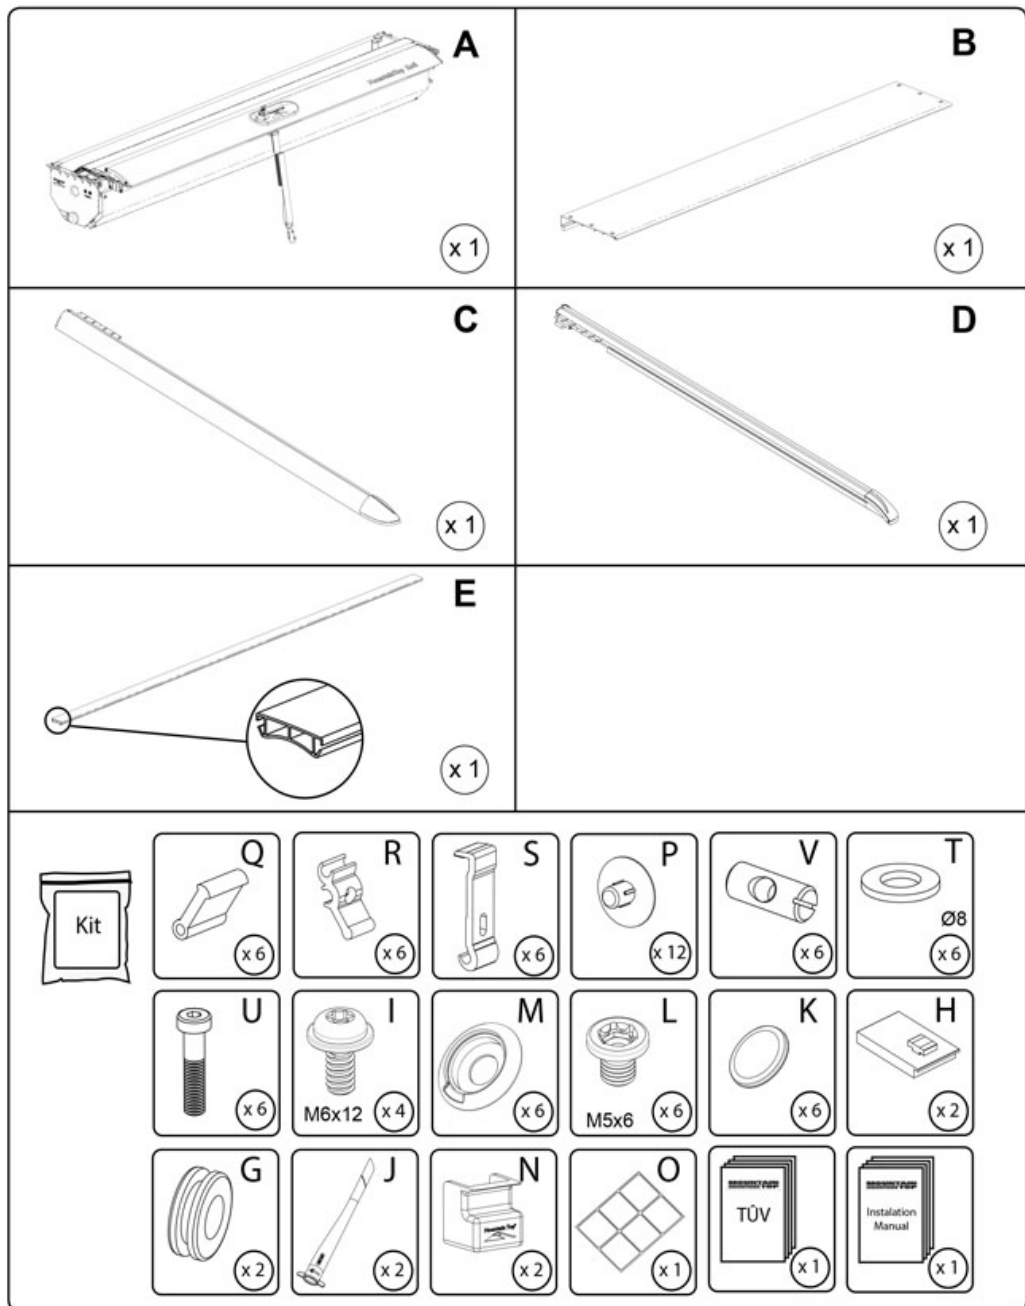

Mountain Top Roll
Installation Instructions

Model Year:	TOYOTA FORD ISUZU	2005 T/D: 2011 T/D 2012 T/D
Part Number:	MTR TO80 A01 MTR TO81 A01 MTR FO90 A01 MTR FO91 A01 MTR IS90 A01 MTR IS90 S01 MTR IS91 A01	Double cab Extra cab Double cab Suber cab Double cab Double cab (black) Space cab

Weight: 31 / 36 kg.

Installation Time: 1 hr.

Video Installation intruction

<http://youtu.be/2yM2hbplCdg>

Mountain Top Roll
Installation Instructions

Mountain Top Roll
Installation Instructions

Mountain Top Roll
Installation Instructions