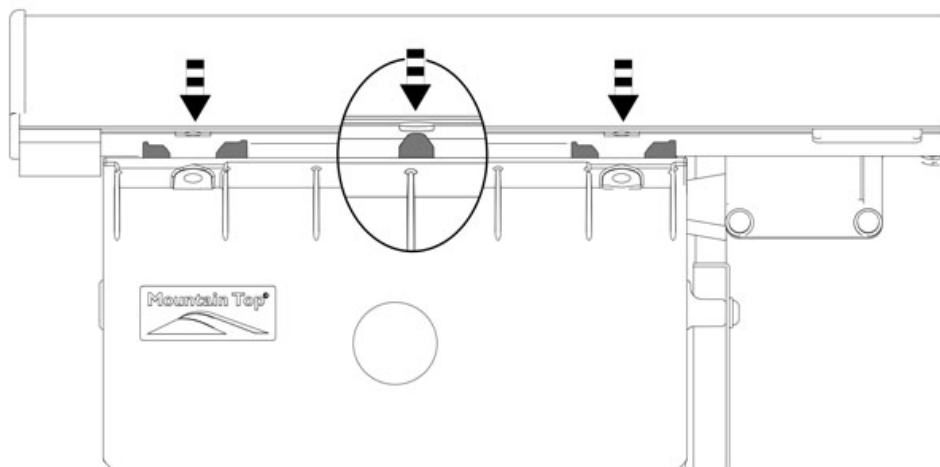

Weight: 31 / 36 kg.

Installation Time: 1 hr.

Video Installation intruction

<http://youtu.be/2yM2hbplCdg>

Mountain Top Roll
Installation Instructions

Mountain Top Roll
Installation Instructions

Mountain Top Roll
Installation Instructions

	Plain bed	
	X	Y
TOYOTA	1421	180
ISUZU	1456	190
FORD	1460	208

Mountain Top Roll
Installation Instructions

Mountain Top Roll
Installation Instructions

Mountain Top Roll
Installation Instructions

Mountain Top Roll
Installation Instructions

T30 4,8 +/-1Nm

Mountain Top Roll
Installation Instructions

T15 1,8 +/-0,2Nm

Mountain Top Roll
Installation Instructions

Mountain Top Roll
Installation Instructions

Mountain Top Roll
Installation Instructions