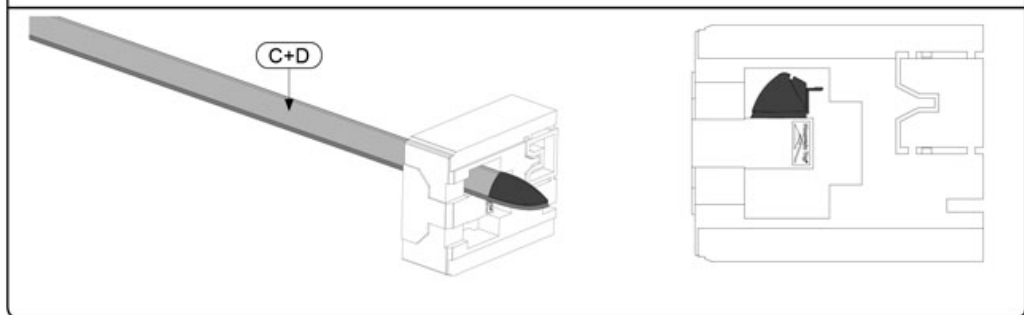

Mountain Top Roll
Installation Instructions