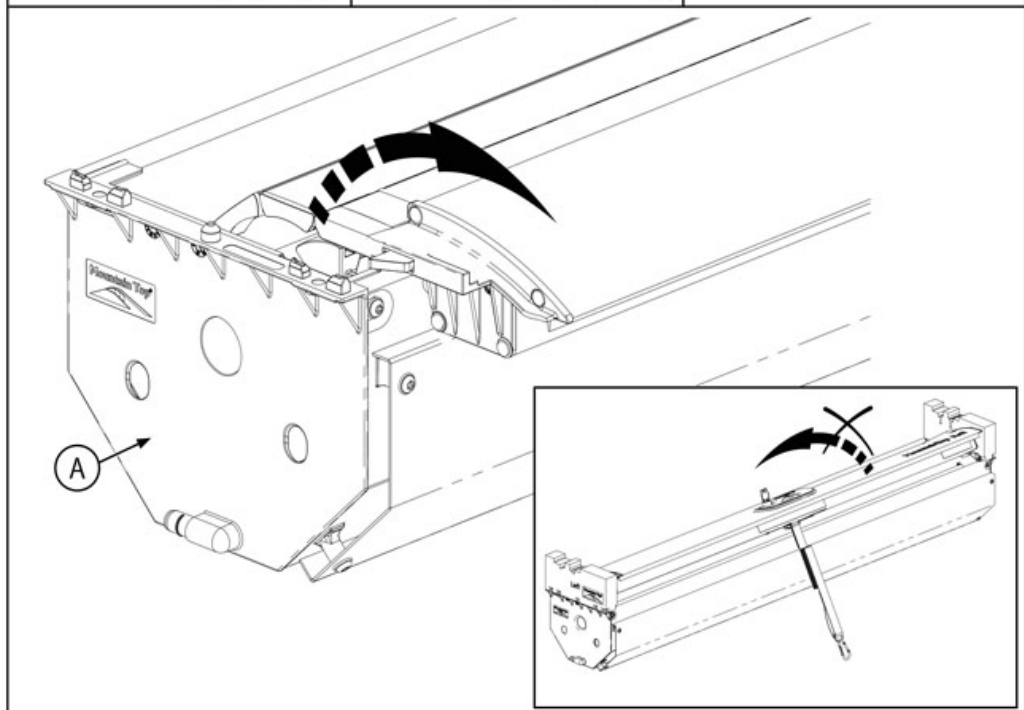

Mountain Top Roll
Installation Instructions