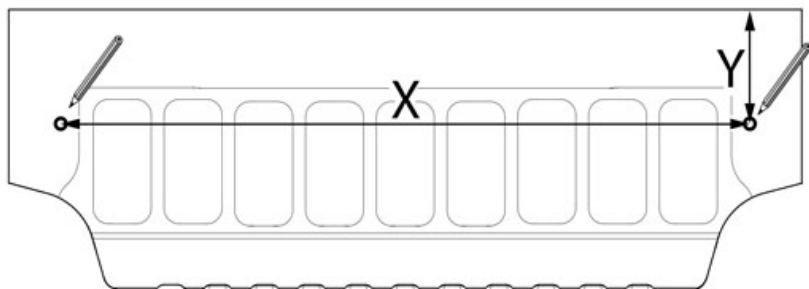

Weight: 31 / 36 kg.

Installation Time: 1 hr.

Video Installation intruction

<http://youtu.be/2yM2hbplCdg>

Mountain Top Roll
Installation Instructions

Mountain Top Roll
Installation Instructions

Mountain Top Roll
Installation Instructions