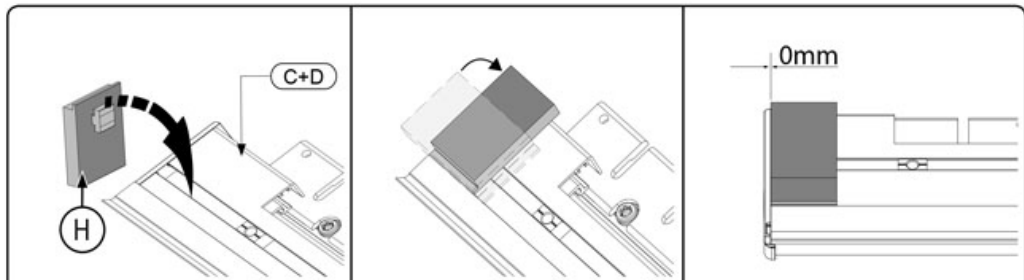

Mountain Top Roll
Installation Instructions