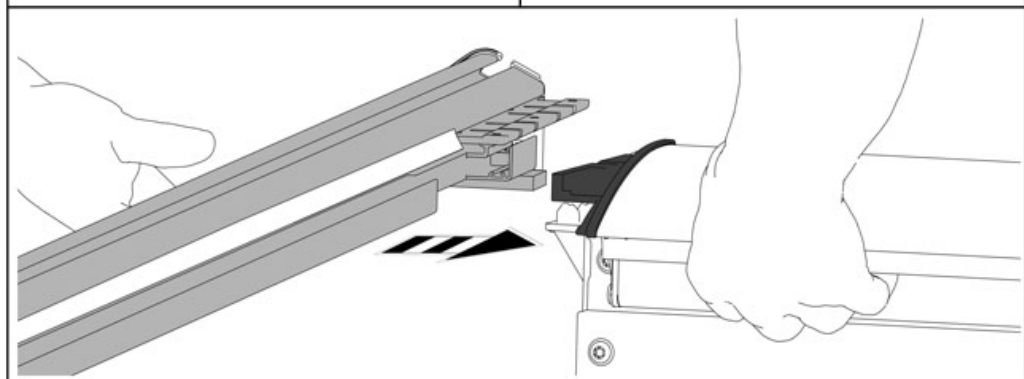

Weight: 31 / 36 kg.

Installation Time: 1 hr.

Video Installation intruction

<http://youtu.be/2yM2hbplCdg>

Mountain Top Roll
Installation Instructions

Mountain Top Roll
Installation Instructions

Mountain Top Roll
Installation Instructions

	Plain bed	
	X	Y
TOYOTA	1421	180
ISUZU	1456	190
FORD	1460	208

Mountain Top Roll
Installation Instructions

Mountain Top Roll
Installation Instructions

Mountain Top Roll
Installation Instructions

Mountain Top Roll
Installation Instructions