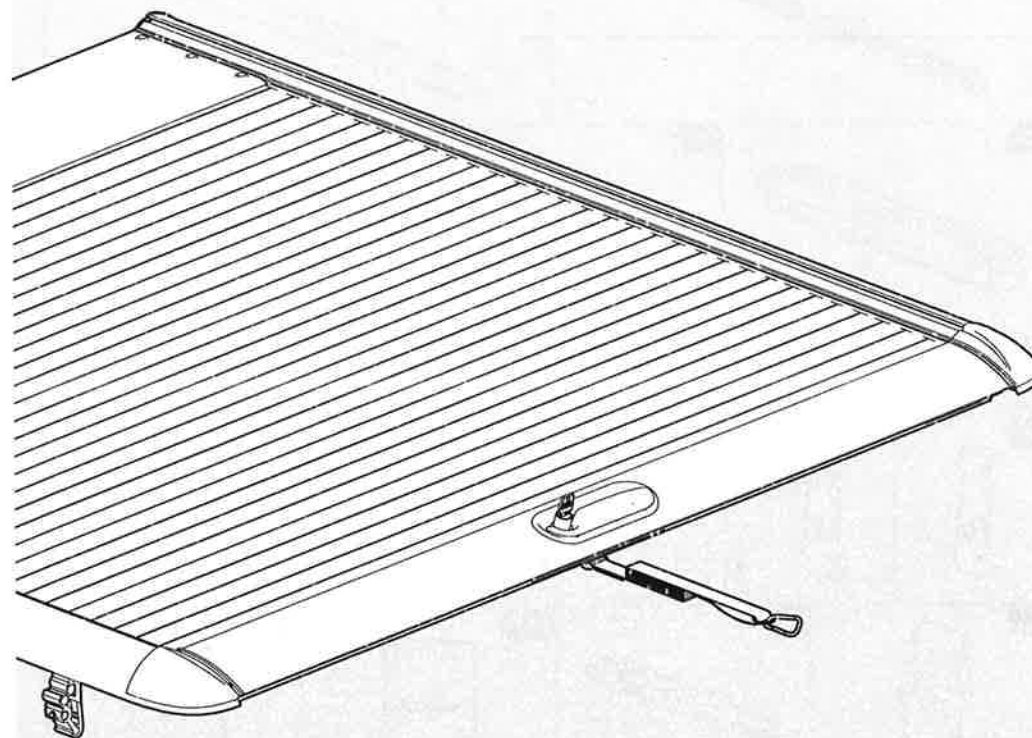

Customer Service +45 4810 2950 (08:00 - 16:00 CET)  
 Fax +45 4810 2960  
 Support info@mountaintop.dk  
 Website www.mountaintop.dk  
 Address Pedersholmparken 10, 3600 Frederikssund, Denmark

PART NUMBER(S)	MODEL / YEAR	CAB TYPE(S)	INSTALLATION TIME	WEIGHT
MTR TO90/91	Toyota / 2015 →	Double / Extra	2 hour(s)	31 - 36 Kg
MTR NI90/91	Nissan / 2015 →	Double / King	2 hour(s)	31 - 36 Kg

# Mountain Top® Roll