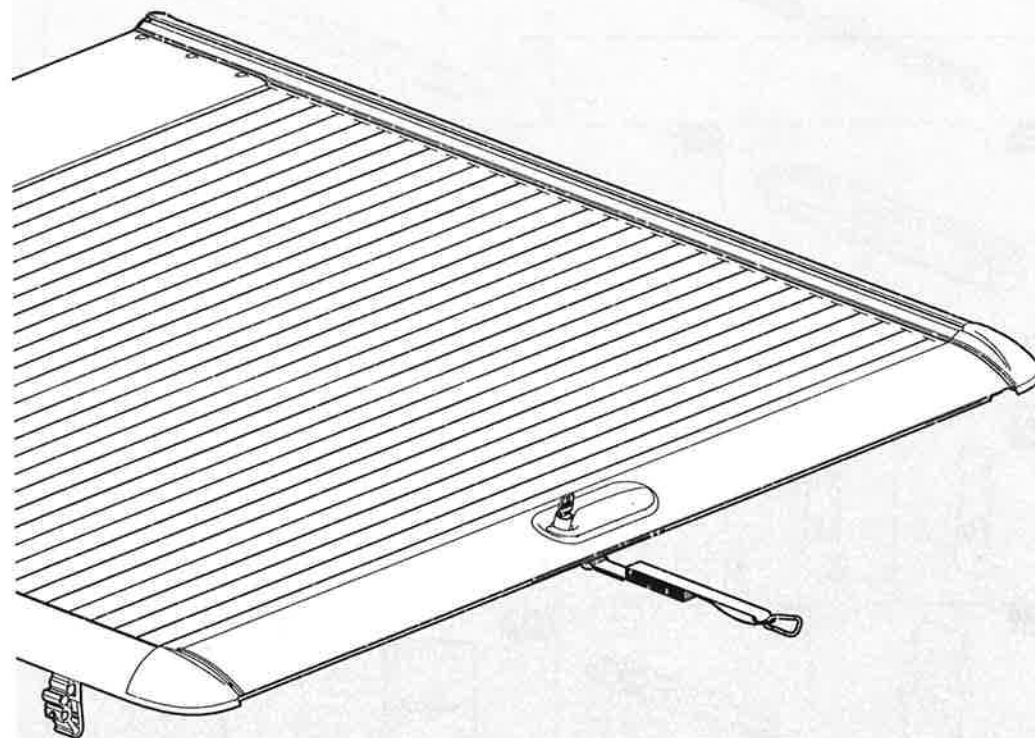

Customer Service +45 4810 2950 (08:00 - 16:00 CET)  
 Fax +45 4810 2960  
 Support info@mountaintop.dk  
 Website www.mountaintop.dk  
 Address Pedersholmparken 10, 3600 Frederikssund, Denmark

PART NUMBER(S)	MODEL / YEAR	CAB TYPE(S)	INSTALLATION TIME	WEIGHT
MTR TO90/91	Toyota / 2015 →	Double / Extra	2 hour(s)	31 - 36 Kg
MTR NI90/91	Nissan / 2015 →	Double / King	2 hour(s)	31 - 36 Kg

# Mountain Top® Roll