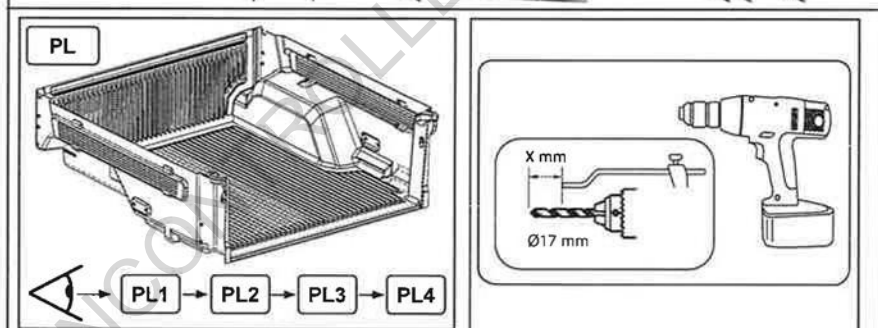

Ford Wildtrak

Red Rock Roll Cover
Installation instructions

RED ROCK
DIRECT.COM.AU

886 019

Issue: 01

24/10-2016

RR RC FO90 H04 / RR RC FO91 H04

Page 9/26

Phone: 03 9794 7033 Support: sales@redrockdirect.com.au website: www.redrockdirect.com.au

U:\Monteringvejledning\886 019.PDF