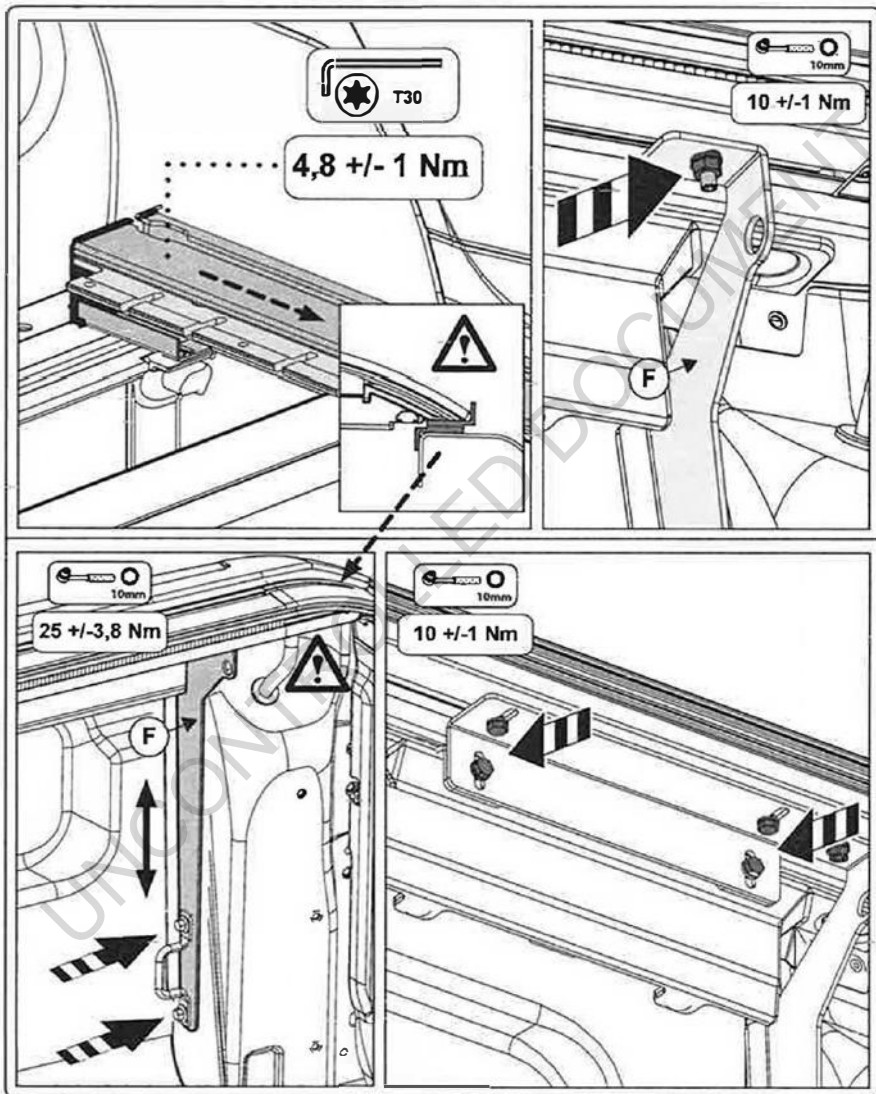

Ford Wildtrak

Red Rock Roll Cover
Installation instructions