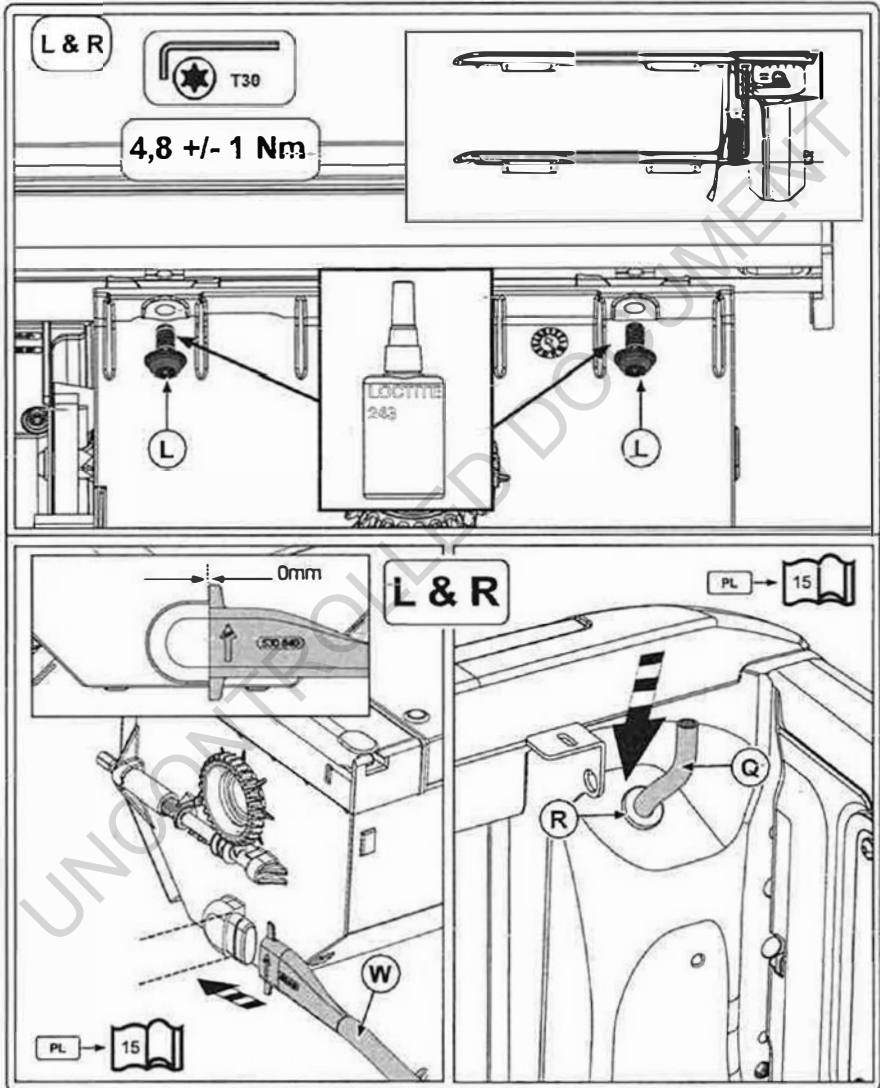

Ford Wildtrak

Red Rock Roll Over
Installation instructions