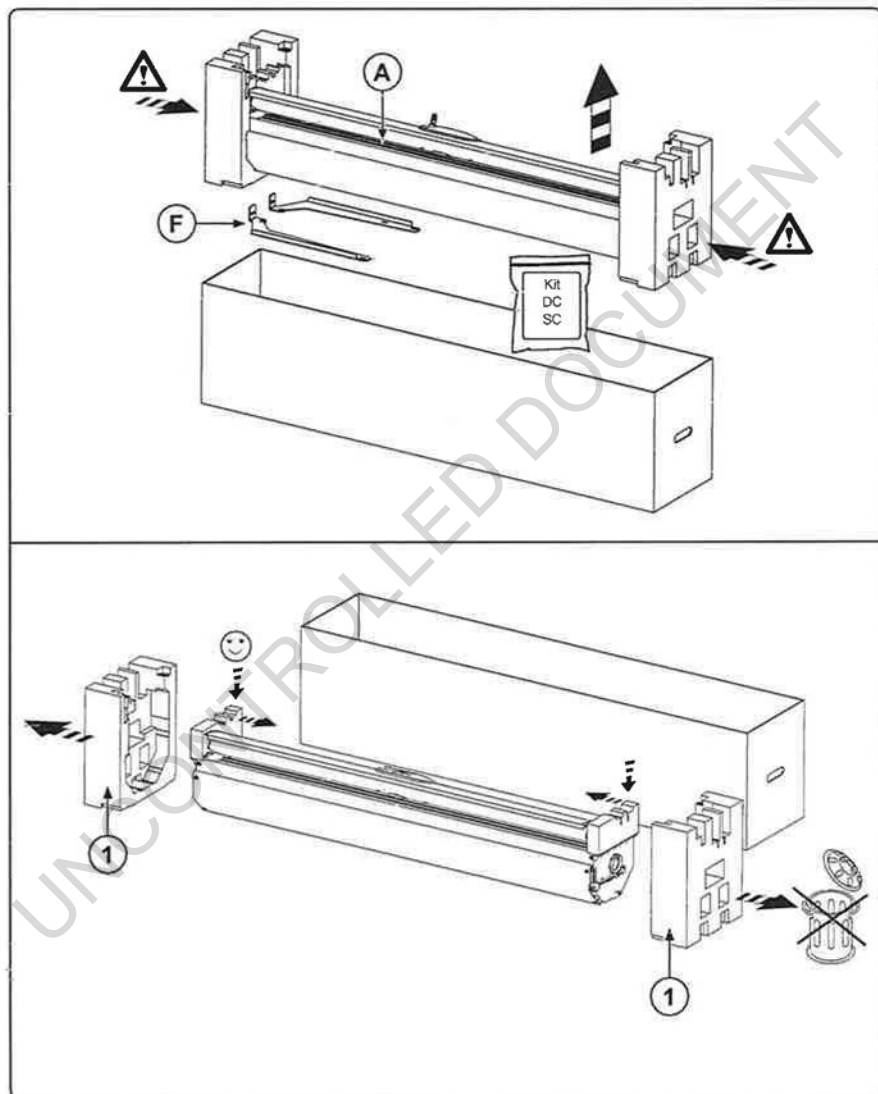

Ford Wildtrak

Red Rock Roll Cover
Installation instructions

886 019

Issue: 01

24/10-2016

RR RC FO90 H04 / RR RC FO91 H04

Page 5/26

Phone: 03 9794 7033 Support: sales@redrockdirect.com.au website: www.redrockdirect.com.au

U:\Monteringsvejledninger\886 019.PDF