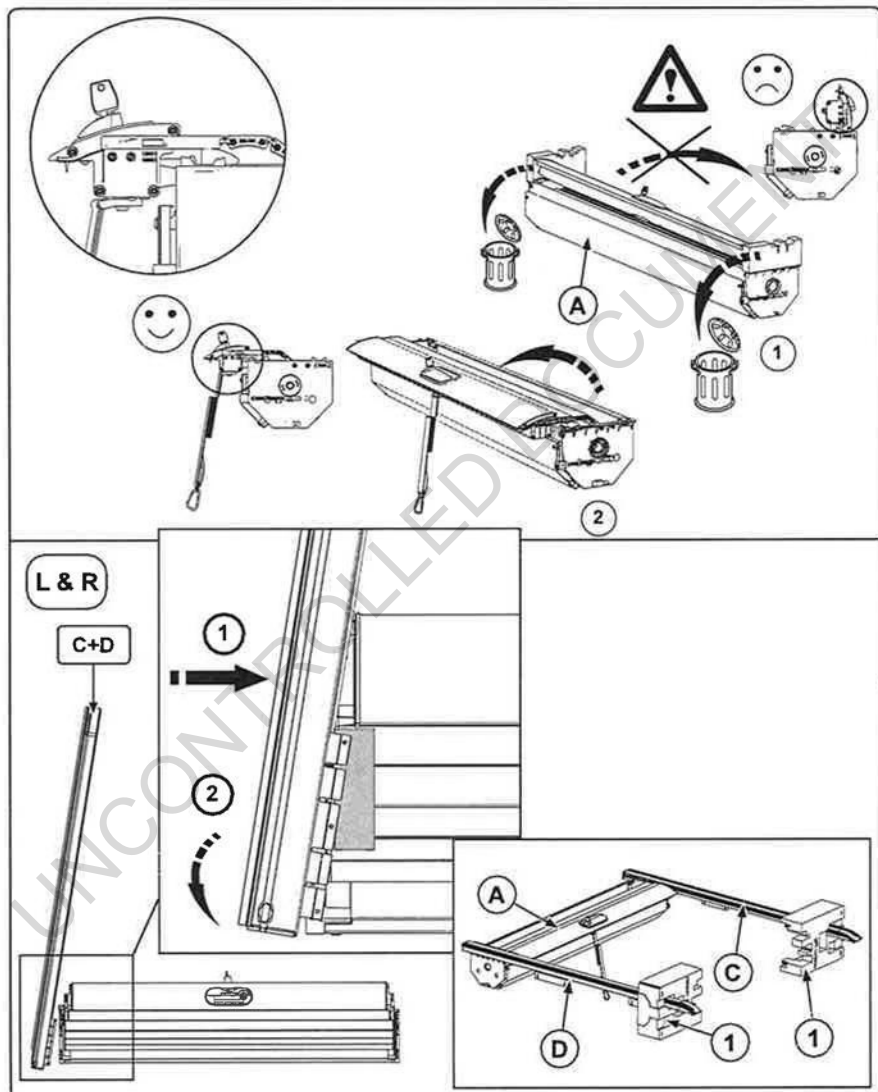

Ford Wildtrak

Red Rock Roll Cover
Installation instructions

886 019

Issue: 01

24/10-2016

RR RC FO90 H04 / RR RC FO91 H04

Page 13/26

Phone: 03 9794 7033 Support: sales@redrockdirect.com.au website: www.redrockdirect.com.au

U:\Montering\vajledninger\886 019.PDF