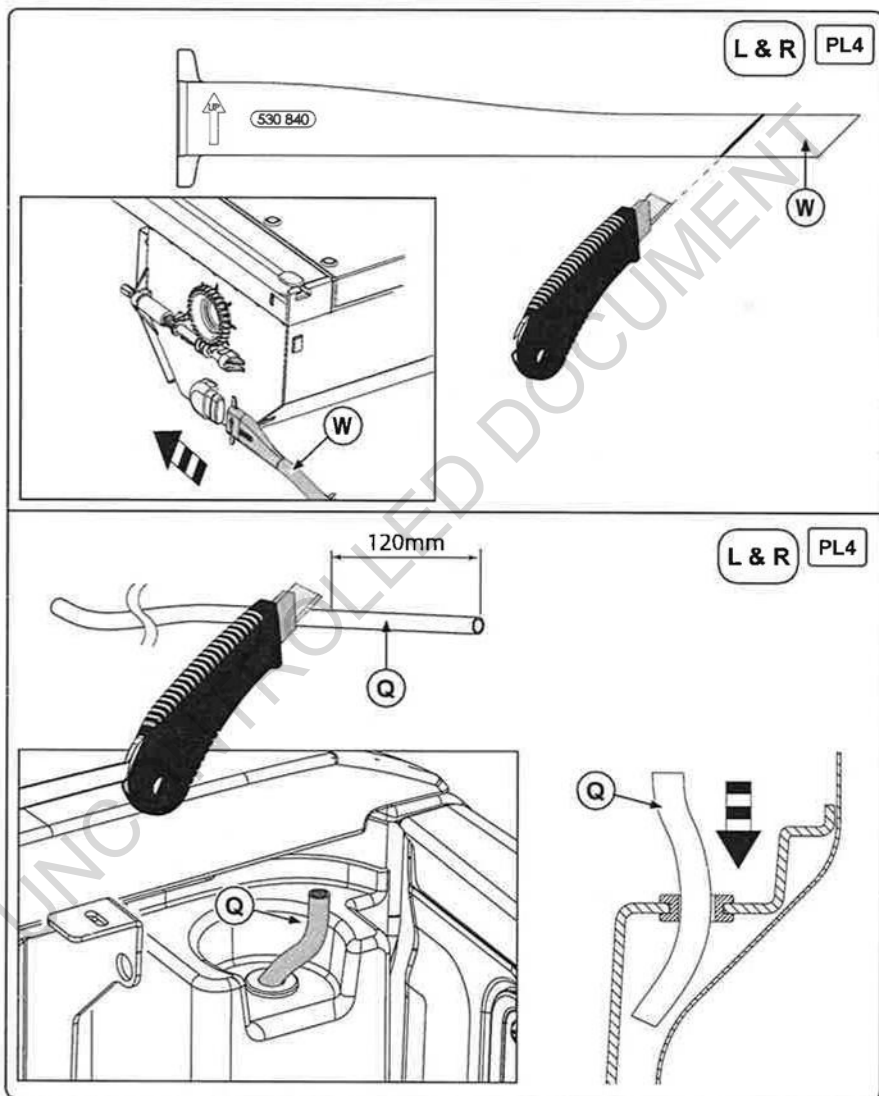

Phone: 03 9794 7033 Support: sales@redrockdirect.com.au website: www.redrockdirect.com.au

U:\Montering\vajledninger\886 019.PDF

Ford Wildtrak

Red Rock Roll Over
Installation instructions

Ford Wildtrak

Red Rock Roll Cover
Installation instructions