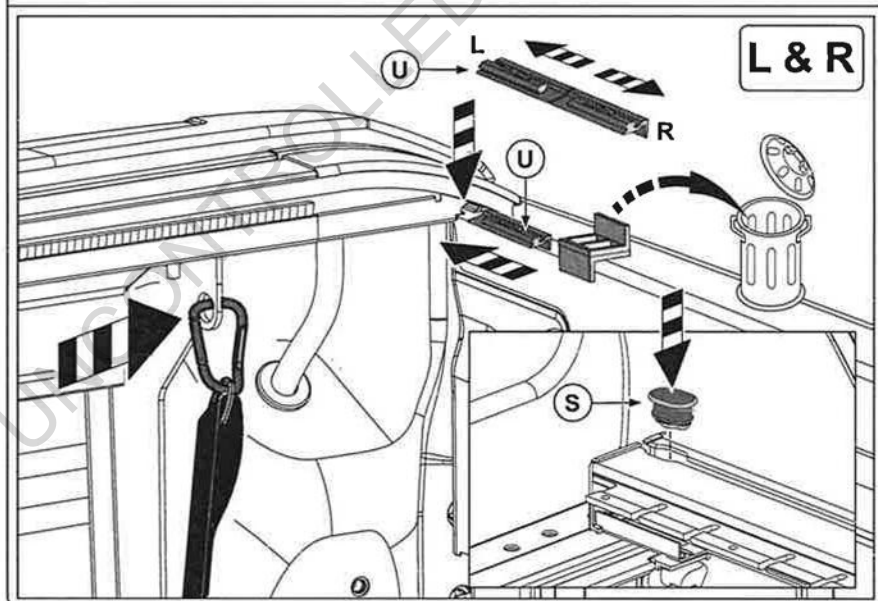

Ford Wildtrak

Red Rock Roll Cover
Installation instructions

886 019

Issue: 01

24/10-2016

RR RC FO90 H04 / RR RC FO91 H04

Page 21/26

Phone: 03 9794 7033 Support: sales@redrockdirect.com.au website: www.redrockdirect.com.au

U:\Monteringsvejledninger\886 019.PDF