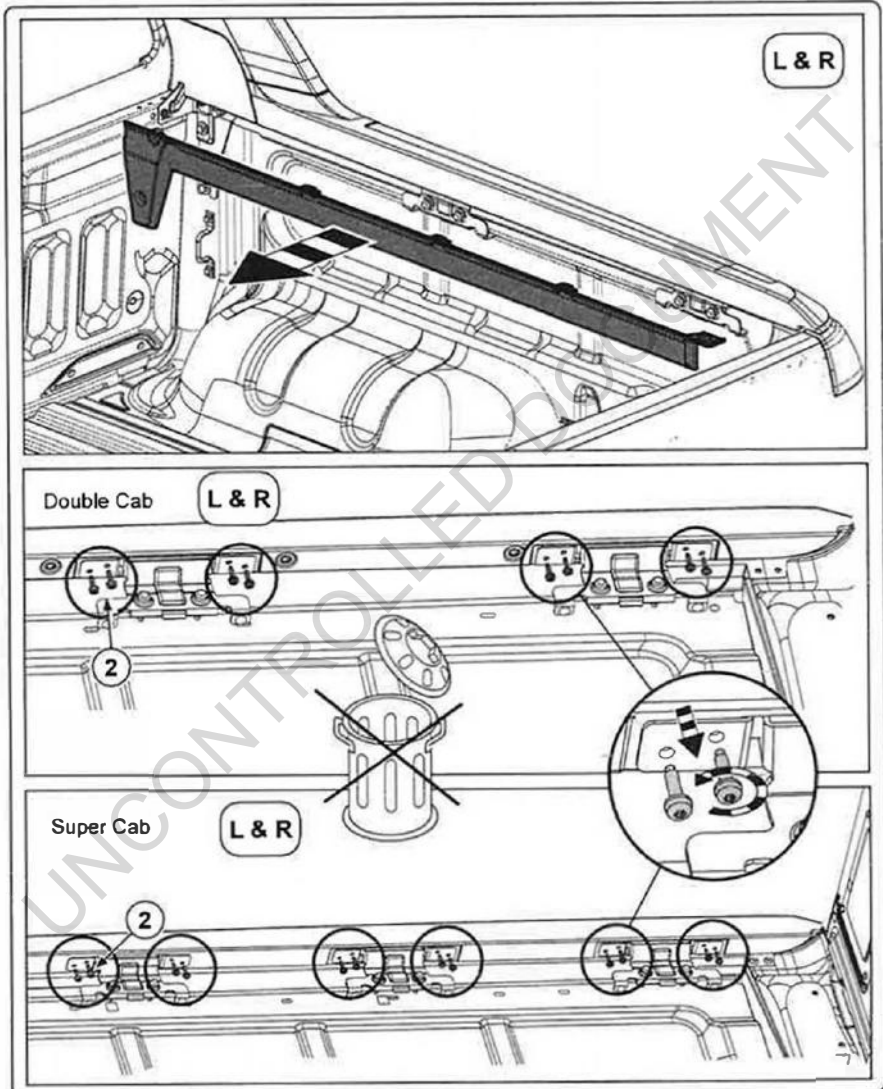

Ford Wildtrak

Red Rock Roll Over
Installation instructions