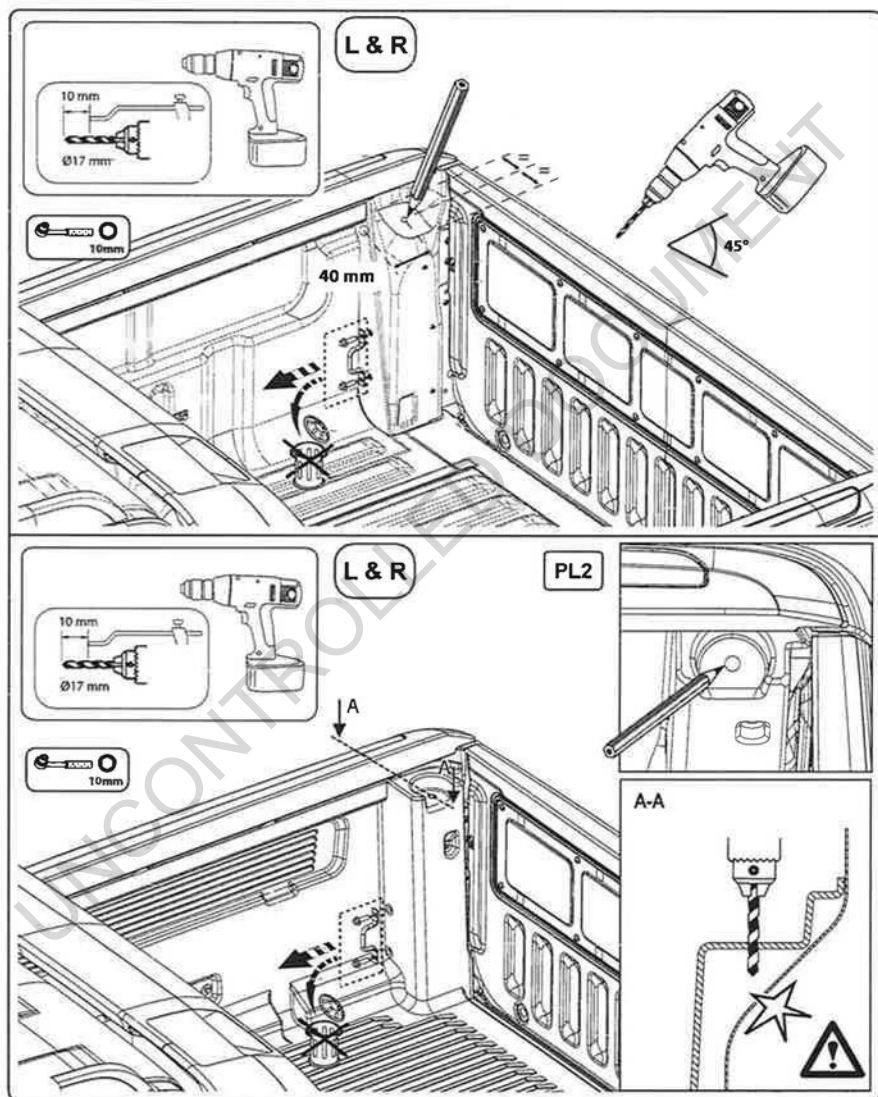

RR RC FO90 H04 / RR RC FO91 H04

Page 10/26

Phone: 03 9794 7033 Support: sales@redrockdirect.com.au website: www.redrockdirect.com.au

U:\Monting\rv\ek\dingex\865 019.PDF

Ford Wildtrak

Red Rock Roll Cover
Installation instructions