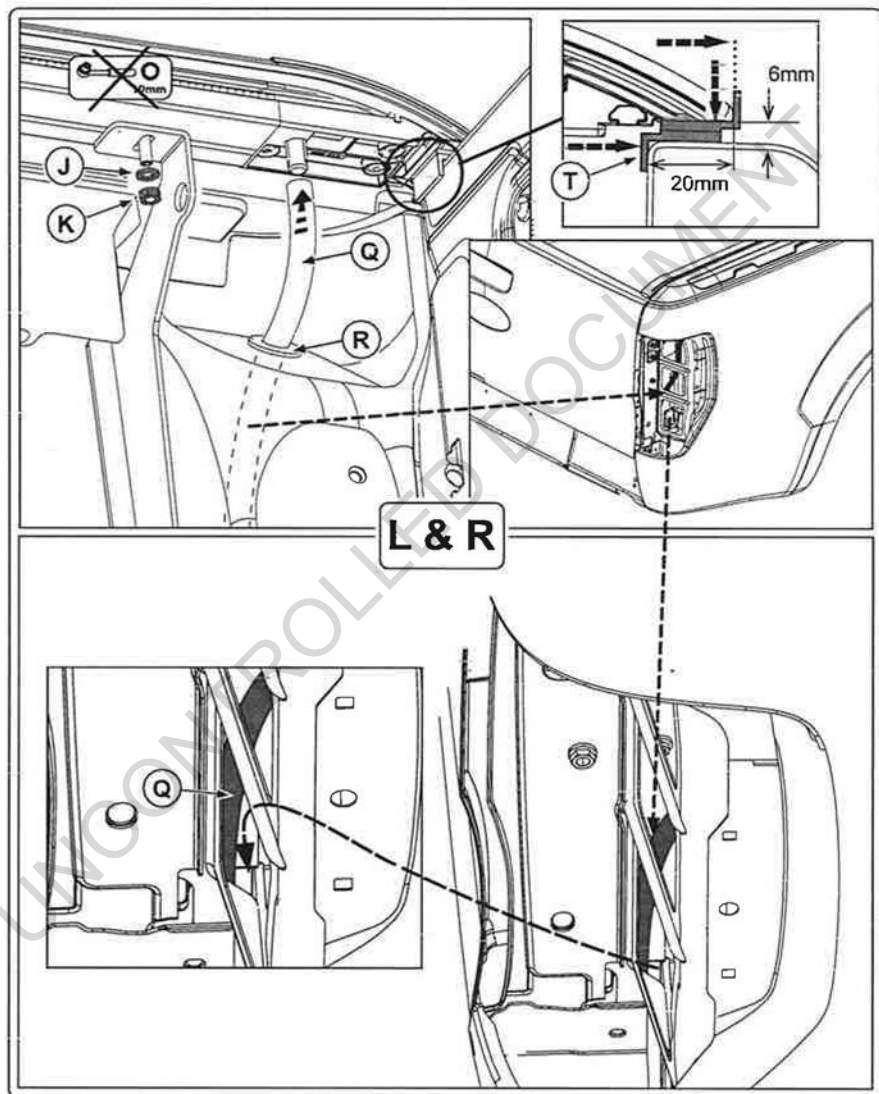

Ford Wildtrak

Red Rock Roll Cover
Installation instructions