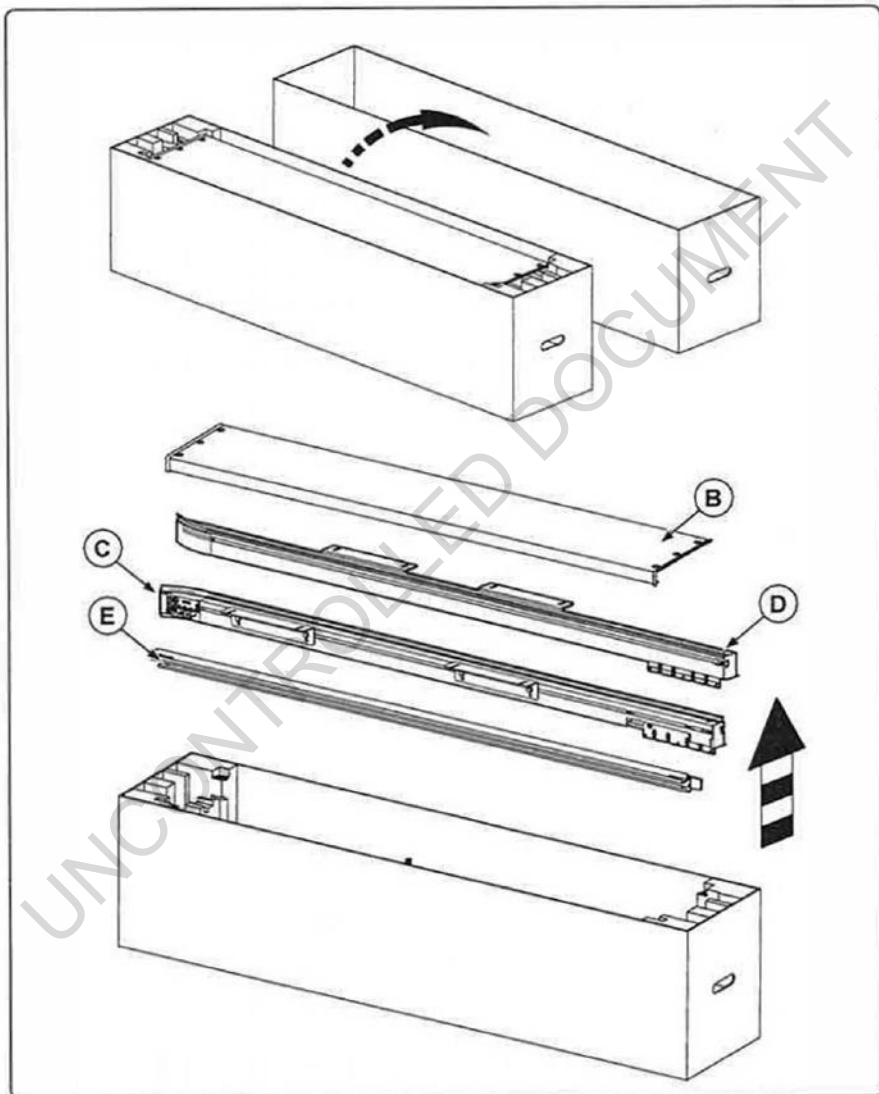

Ford Wildtrak

Red Rock Roll Cover
Installation instructions