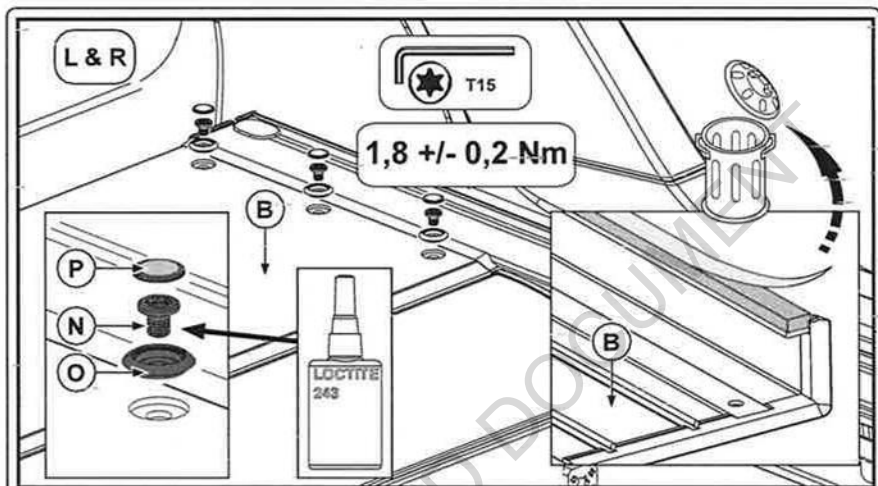

Ford Wildtrak

Red Rock Roll Cover
Installation instructions

886 019

Issue: 01

24/10-2016

RR RC FO90 H04 / RR RC FO91 H04

Page 21/26

Phone: 03 9794 7033 Support: sales@redrockdirect.com.au website: www.redrockdirect.com.au

U:\Monteringsvejledninger\886 019.PDF