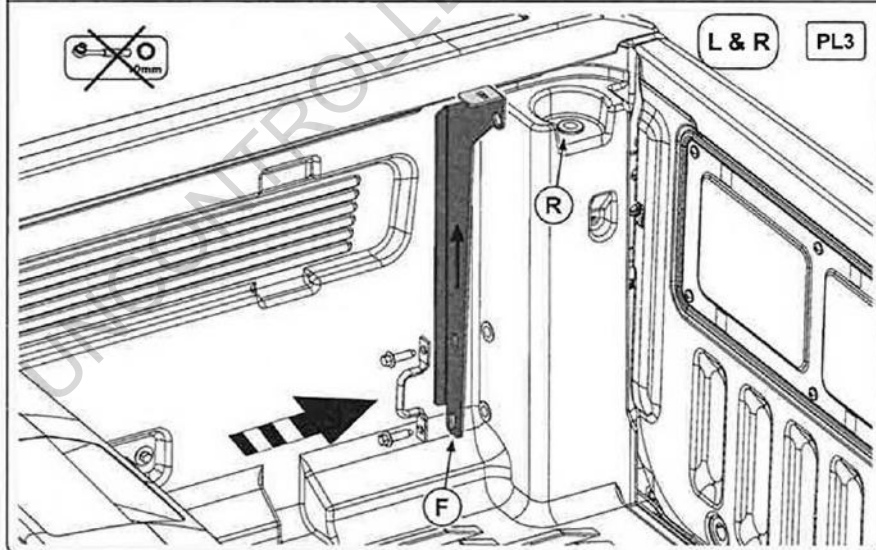

Ford Wildtrak

Red Rock Roll Over
Installation instructions

886 019

Issue: 01

24/10-2016

RR RC FO90 H04 / RR RC FO91 H04

Page 12/26

Phone: 03 9794 7033 Support: sales@redrockdirect.com.au website: www.redrockdirect.com.au

U:\Monitor\ngov\edneger\886 019.PDF