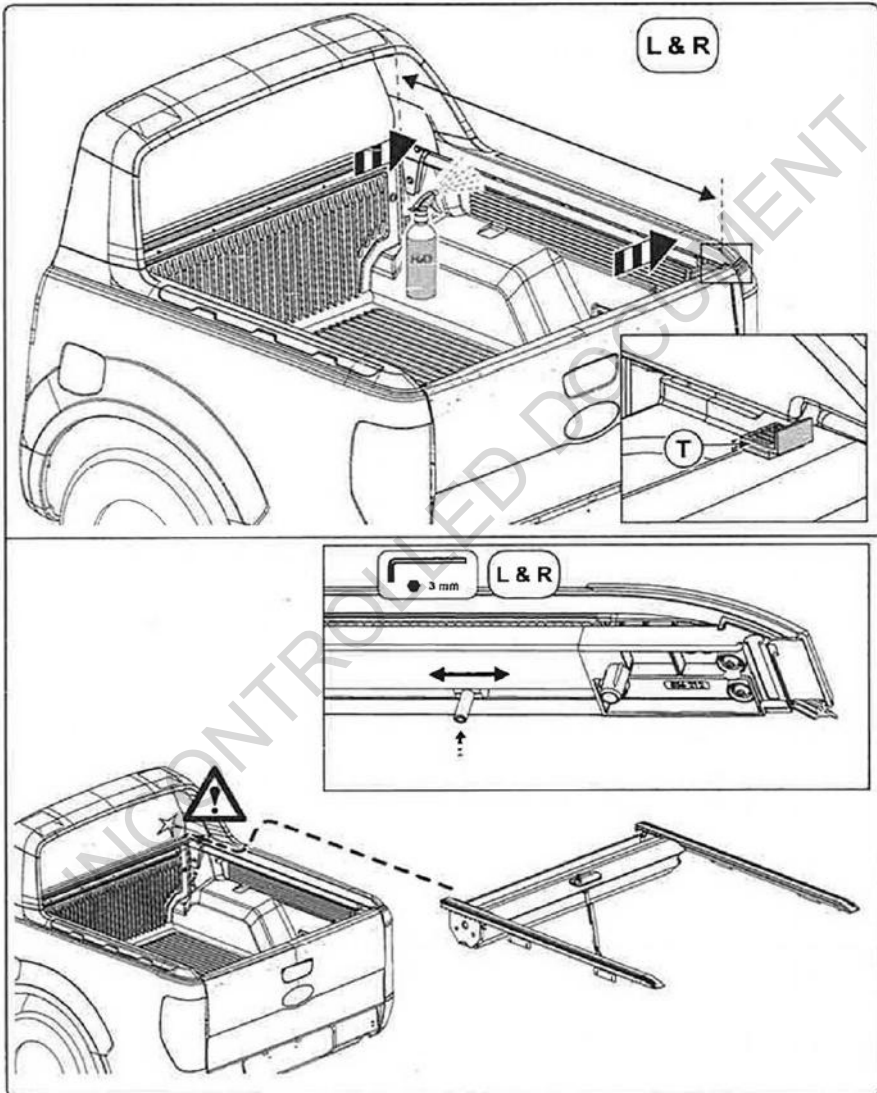

Ford Wildtrak

Red Rock Roll Cover
Installation instructions