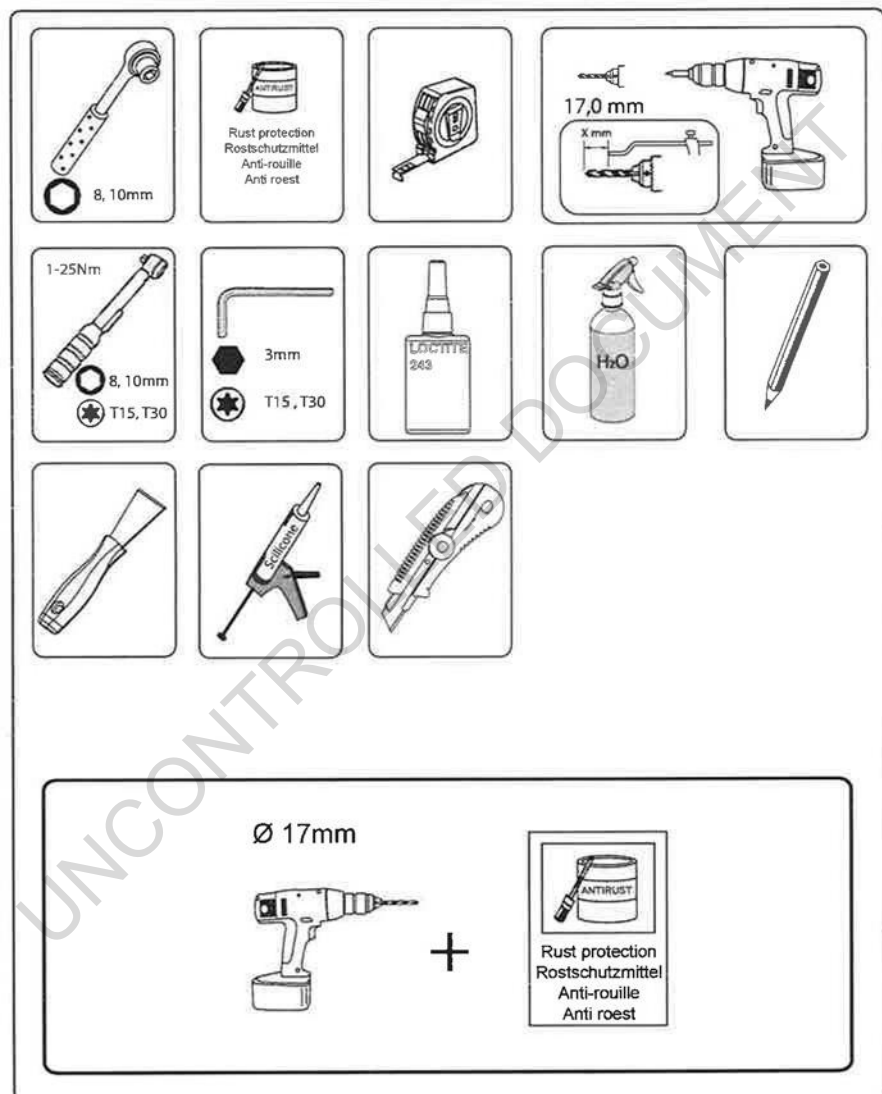

Ford Wildtrak

Red Rock Roll Cover
Installation instructions

REDROCK
DIRECT.COM.AU