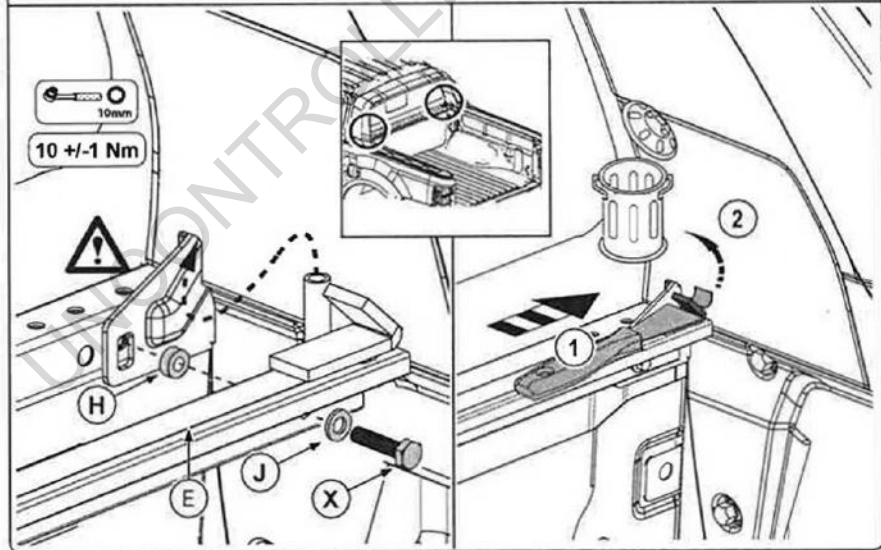

RR RC FO90 H04 / RR RC FO91 H04

Page 7/26

Phone: 03 9794 7033 Support: sales@redrockdirect.com.au website: www.redrockdirect.com.au

U:\Monteringvejledning\886 019 PDF

Ford Wildtrak

Red Rock Roll Over
Installation instructions