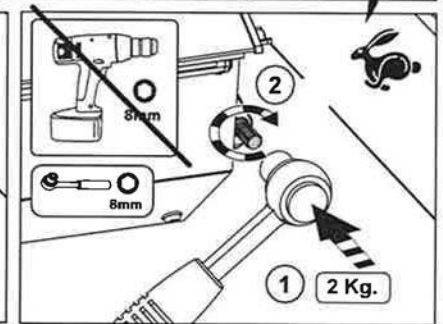

Ford Wildtrak

Red Rock Roll Cover
Installation instructions