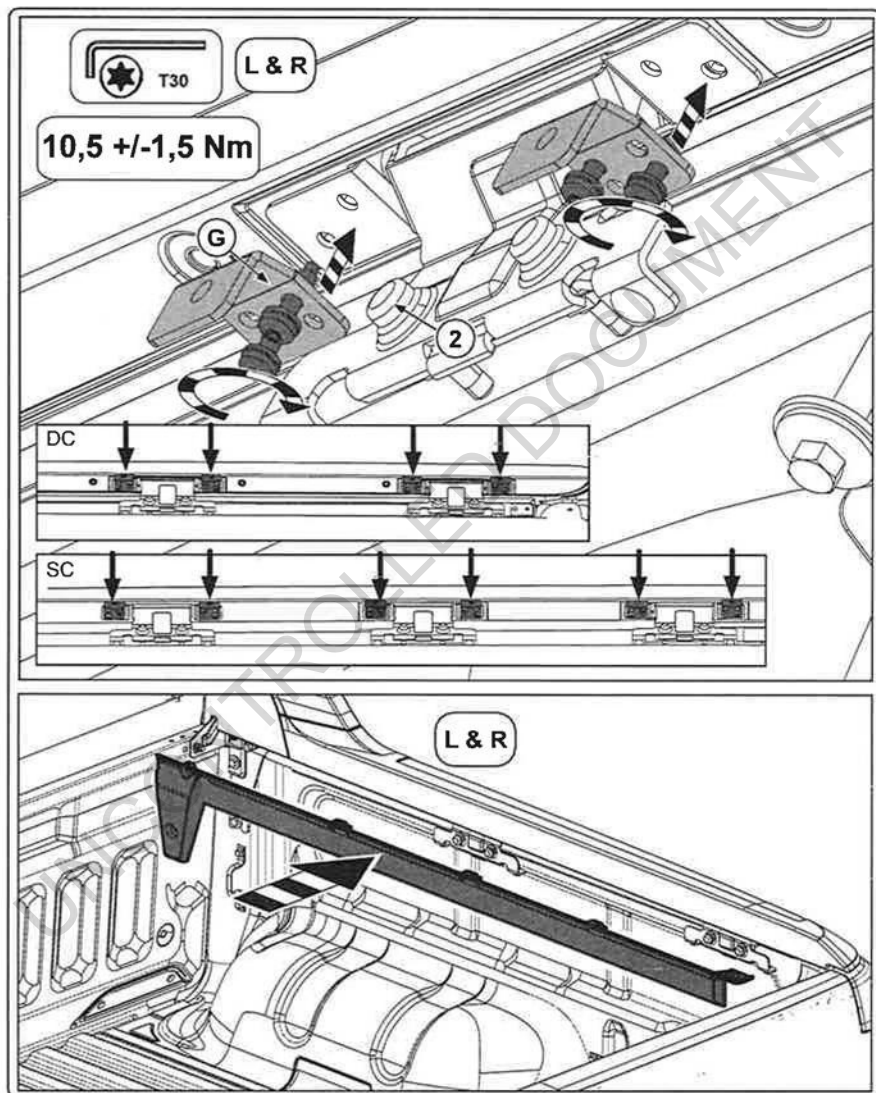

Ford Wildtrak

Red Rock Roll Cover
Installation instructions

886 019

Issue: 01

24/10-2016

RR RC FO90 H04 / RR RC FO91 H04

Page 7/26

Phone: 03 9794 7033 Support: sales@redrockdirect.com.au website: www.redrockdirect.com.au

U:\Monteringvejledning\886 019 PDF