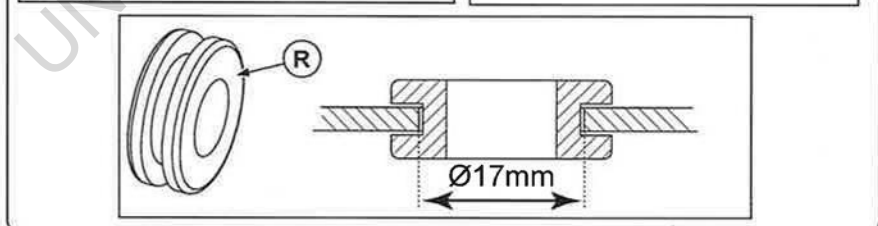

Ford Wildtrak

Red Rock Roll Cover
Installation instructions

RED ROCK
DIRECT.COM.AU

886 019

Issue: 01

24/10-2016

RR RC FO90 H04 / RR RC FO91 H04

Page 9/26

Phone: 03 9794 7033 Support: sales@redrockdirect.com.au website: www.redrockdirect.com.au

U:\Monteringvejledning\886 019.PDF