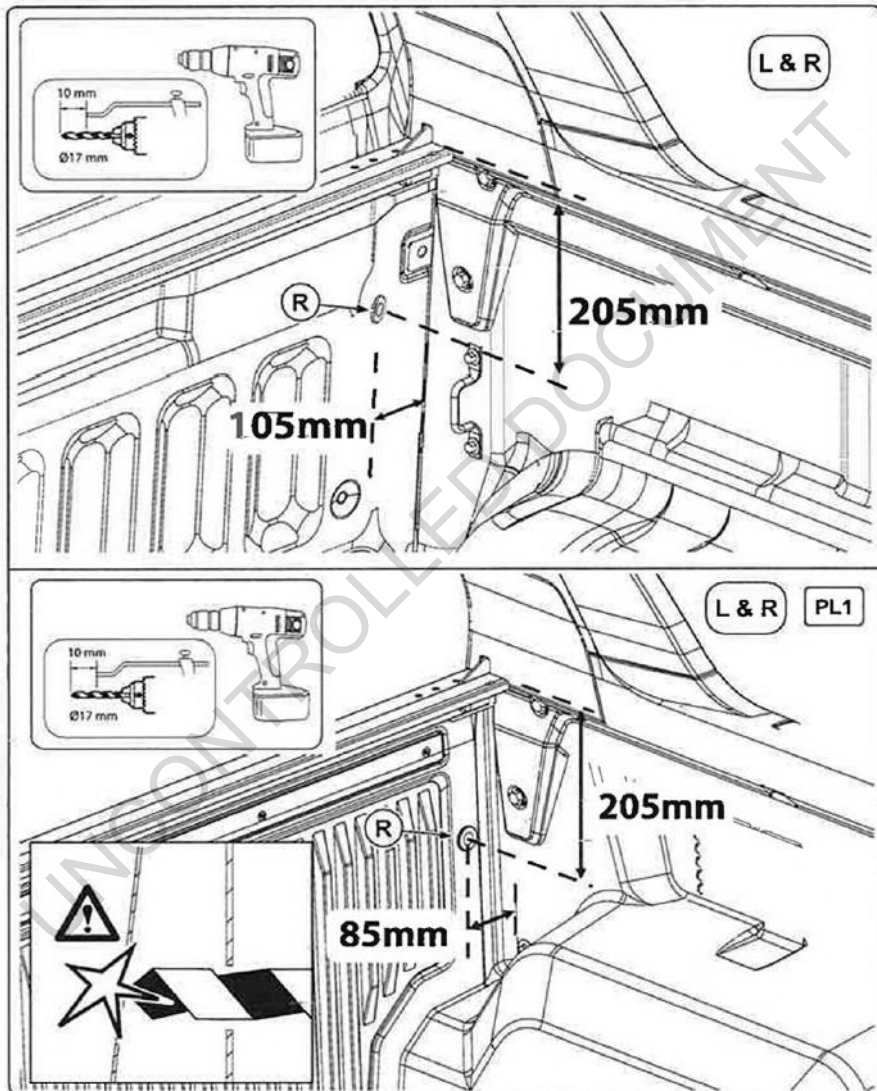

Ford Wildtrak

Red Rock Roll Cover
Installation instructions

886 019

Issue: 01

24/10-2016

RR RC FO90 H04 / RR RC FO91 H04

Page 10/26

Phone: 03 9794 7033 Support: sales@redrockdirect.com.au website: www.redrockdirect.com.au

U:\Monting\rv\ek\dingex\865 019.PDF