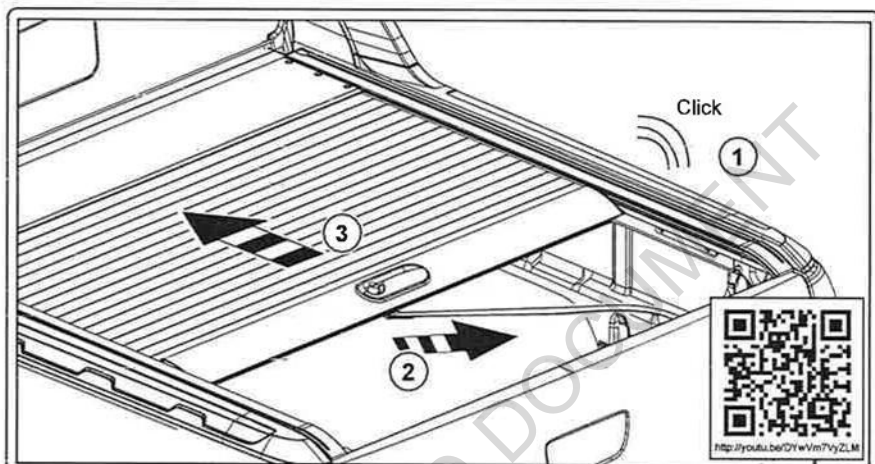

Ford Wildtrak

Red Rock Roll Cover
Installation instructions