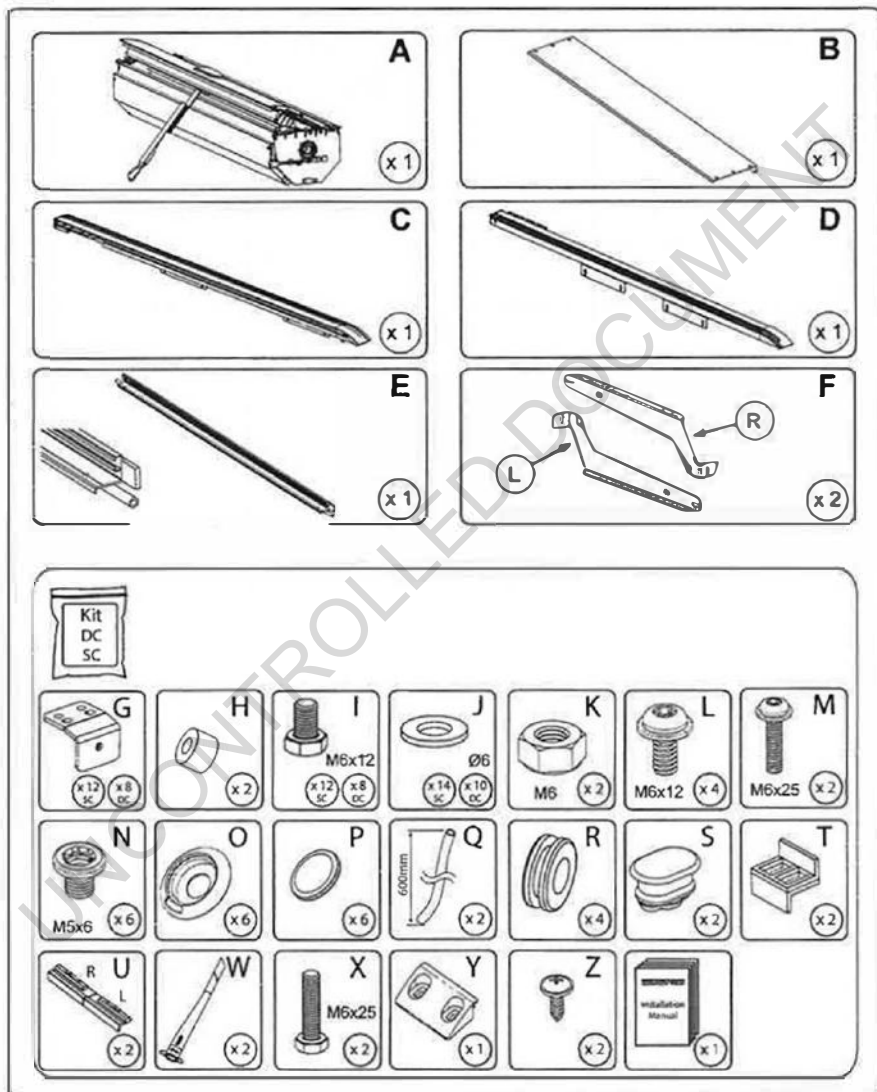

Ford Wildtrak

Red Rock Roll Cover
Installation instructions