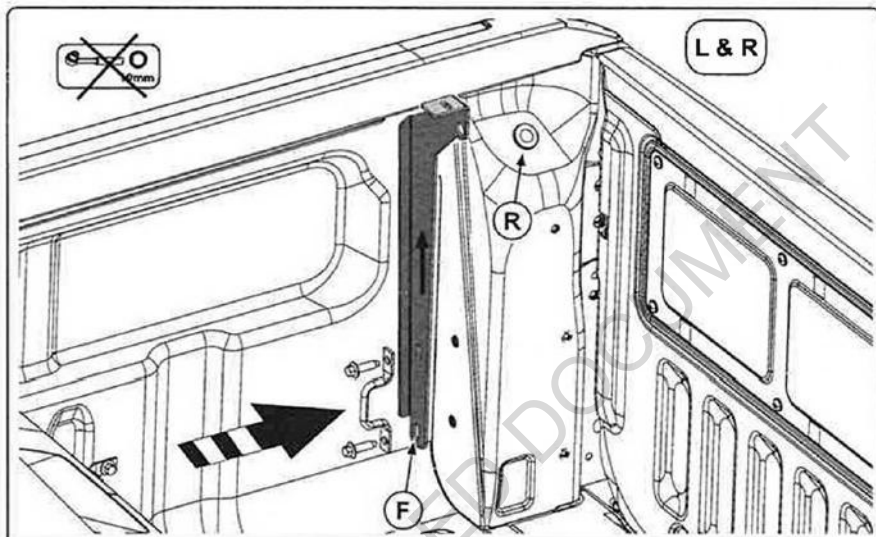

Ford Wildtrak

Red Rock Roll Over
Installation instructions

886 019

Issue: 01

24/10-2016

RR RC FO90 H04 / RR RC FO91 H04

Page 12/26

Phone: 03 9794 7033 Support: sales@redrockdirect.com.au website: www.redrockdirect.com.au

U:\Monitor\ngov\edneger\886 019.PDF