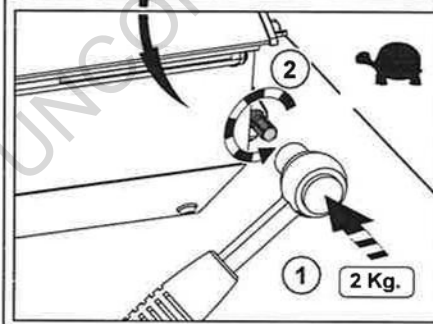

Ford Wildtrak

Red Rock Roll Cover
Installation instructions