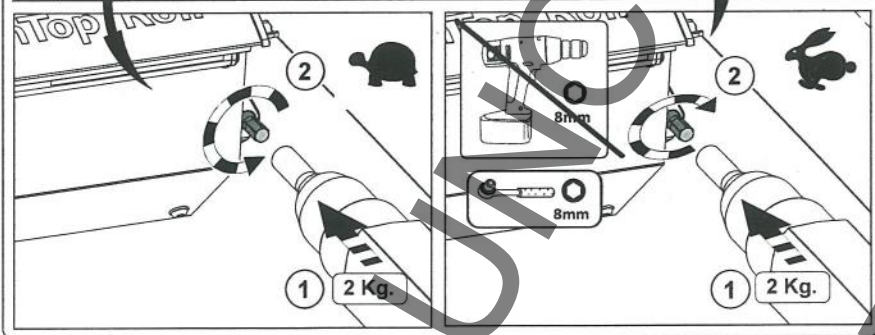

ISUZU D Max
Mountain Top Roll
Installation Instructions

Mountain Top®
INDUSTRIES APS