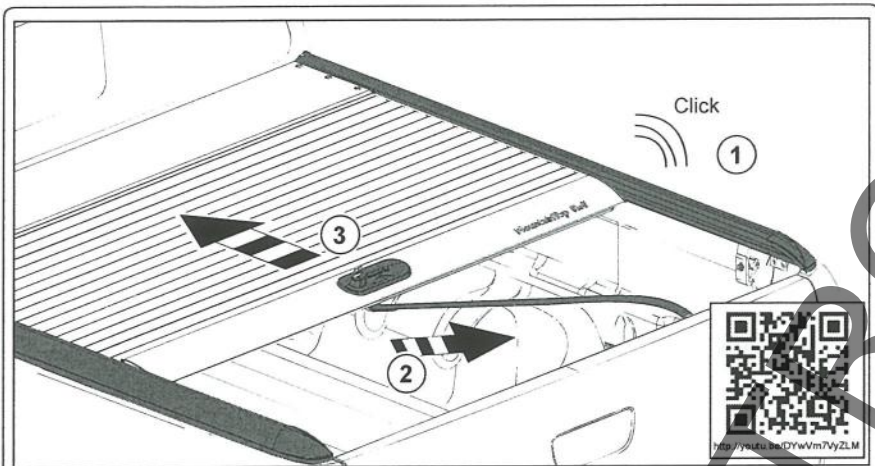

ISUZU D Max
Mountain Top Roll
Installation Instructions

Mountain Top®
INDUSTRIES APS