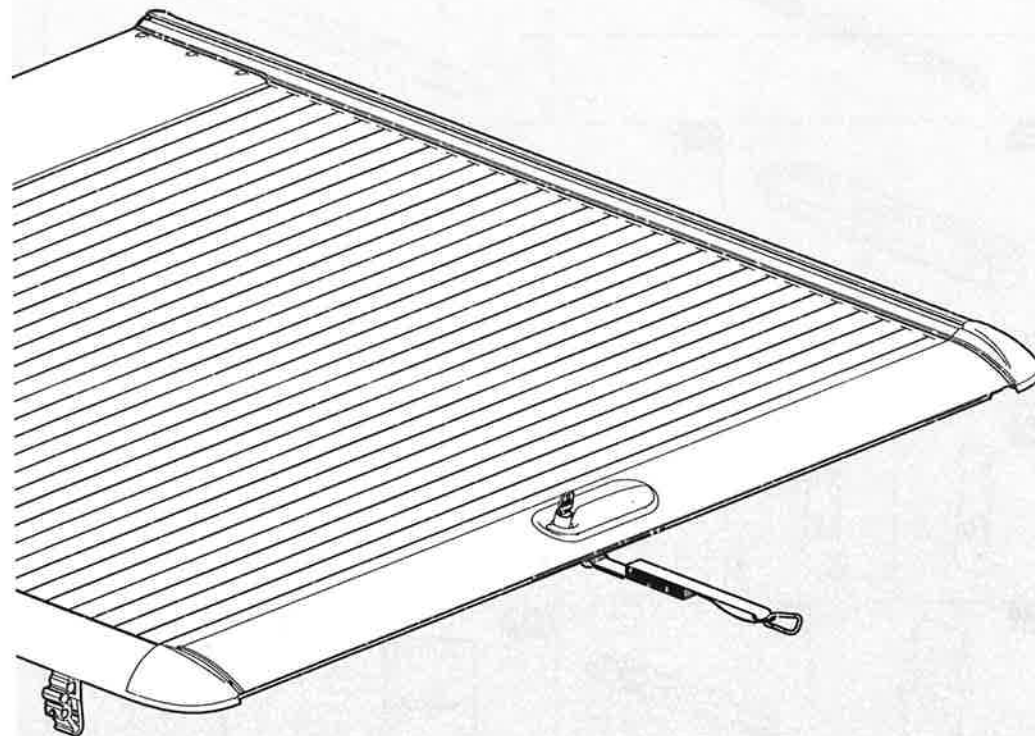

Customer Service +45 4810 2950 (08:00 - 16:00 CET)  
 Fax +45 4810 2960  
 Support info@mountaintop.dk  
 Website www.mountaintop.dk  
 Address Pedersholmparken 10, 3600 Frederikssund, Denmark

PART NUMBER(S)	MODEL / YEAR	CAB TYPE(S)	INSTALLATION TIME	WEIGHT
MTR TO90/91	Toyota / 2015 →	Double / Extra	2 hour(s)	31 - 36 Kg
MTR NI90/91	Nissan / 2015 →	Double / King	2 hour(s)	31 - 36 Kg

# Mountain Top® Roll