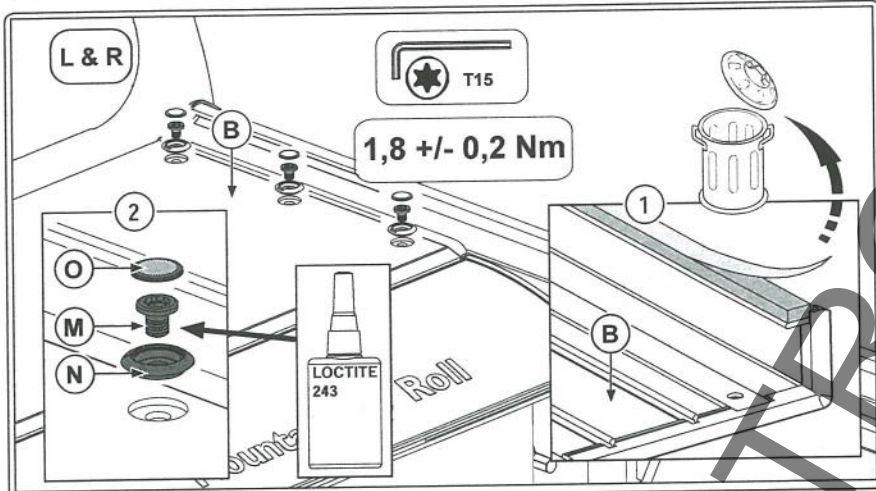

TOYOTA - HILUX
Mountain Top Roll
Installation Instructions

Mountain Top®
INDUSTRIES APS