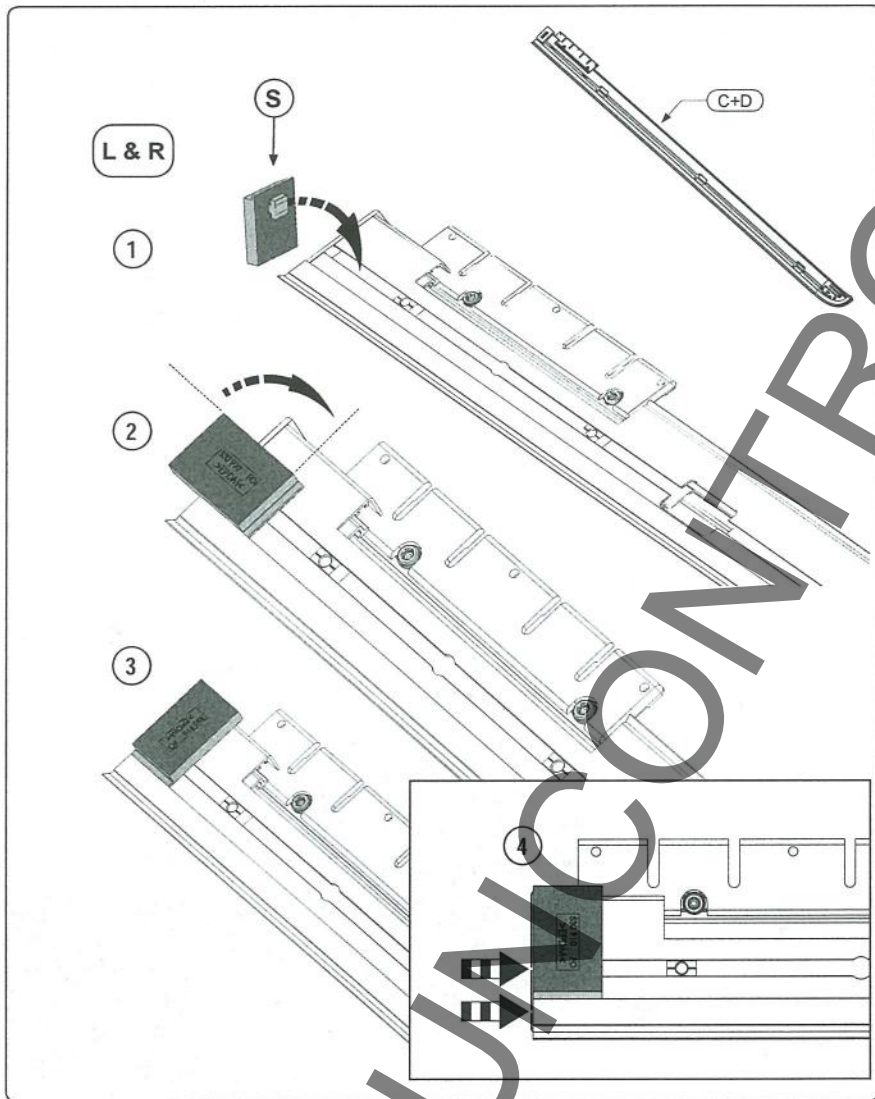

TOYOTA - HILUX
Mountain Top Roll
Installation Instructions

Mountain Top
INDUSTRIES APS