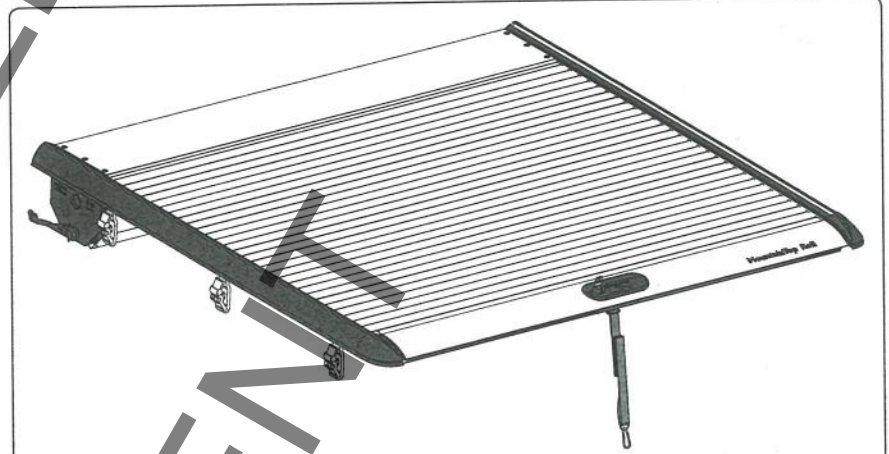

UNCONTROLLED DOCUMENT

TOYOTA - HILUX
Mountain Top Roll
Installation Instructions

GR Installation instruction Mountain Top Roll	S Monteringsanvisning Mountain Top Roll
D Einbauanleitung Mountain Top Roll	SF Asennusohje Mountain Top Roll
E Instrucciones de montaje Mountain Top Roll	CZ Návod k instalaci Mountain Top Roll
F Notice de montage Mountain Top Roll	H Szerelési utasítás Mountain Top Roll
I Istruzioni di montaggio Mountain Top Roll	PL Instrukcja montażu Mountain Top Roll
P Instruções de instalação Mountain Top Roll	GR Οδηγίες Εγκατάστασης Mountain Top Roll
NL Installatie-instructies Mountain Top Roll	RUS Инструкция по установке Mountain Top Roll
DK Monteringsvejledning Mountain Top Roll	TR Montaj Talimatı Mountain Top Roll
N Monteringsveiledning Mountain Top Roll	RO Instrucțiuni de instalare Mountain Top Roll

Model Year: 2005 →
Part Number: MTR TO80 A01 Double cab
MTR TO81 A01 Extra cab

Weight: 31 / 36 kg
Installation Time: 1 hr