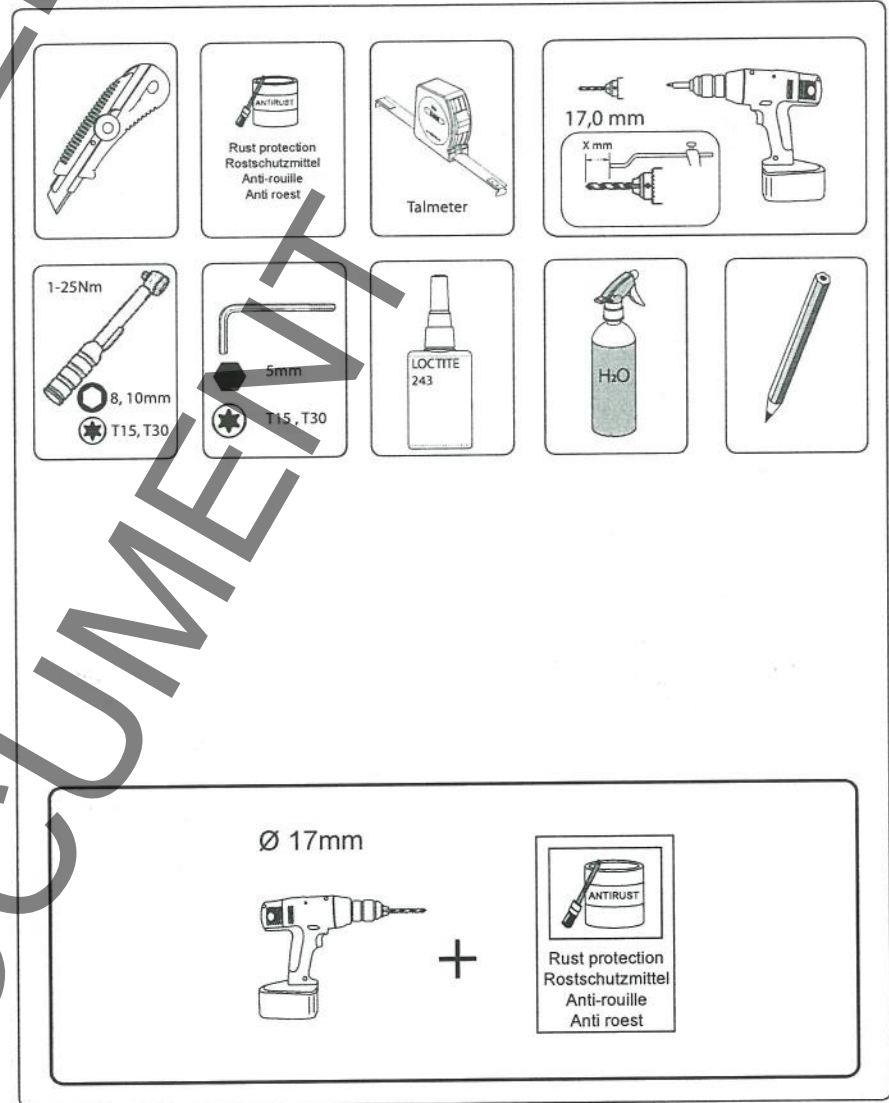

TOYOTA - HILUX
Mountain Top Roll
Installation Instructions

Mountain Top®
INDUSTRIES APS