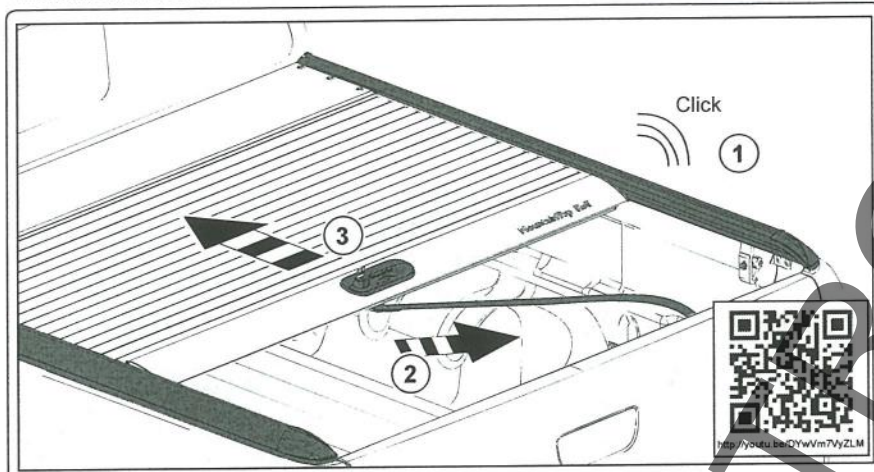

TOYOTA - HILUX
Mountain Top Roll
Installation Instructions

Mountain Top®
INDUSTRIES APS