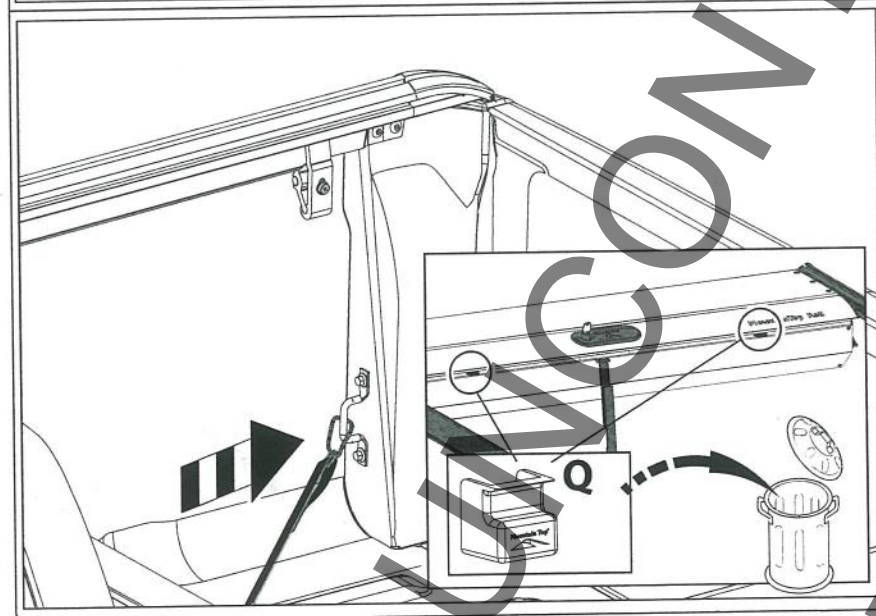

TOYOTA - HILUX
Mountain Top Roll
Installation Instructions

Mountain Top®
INDUSTRIES APS