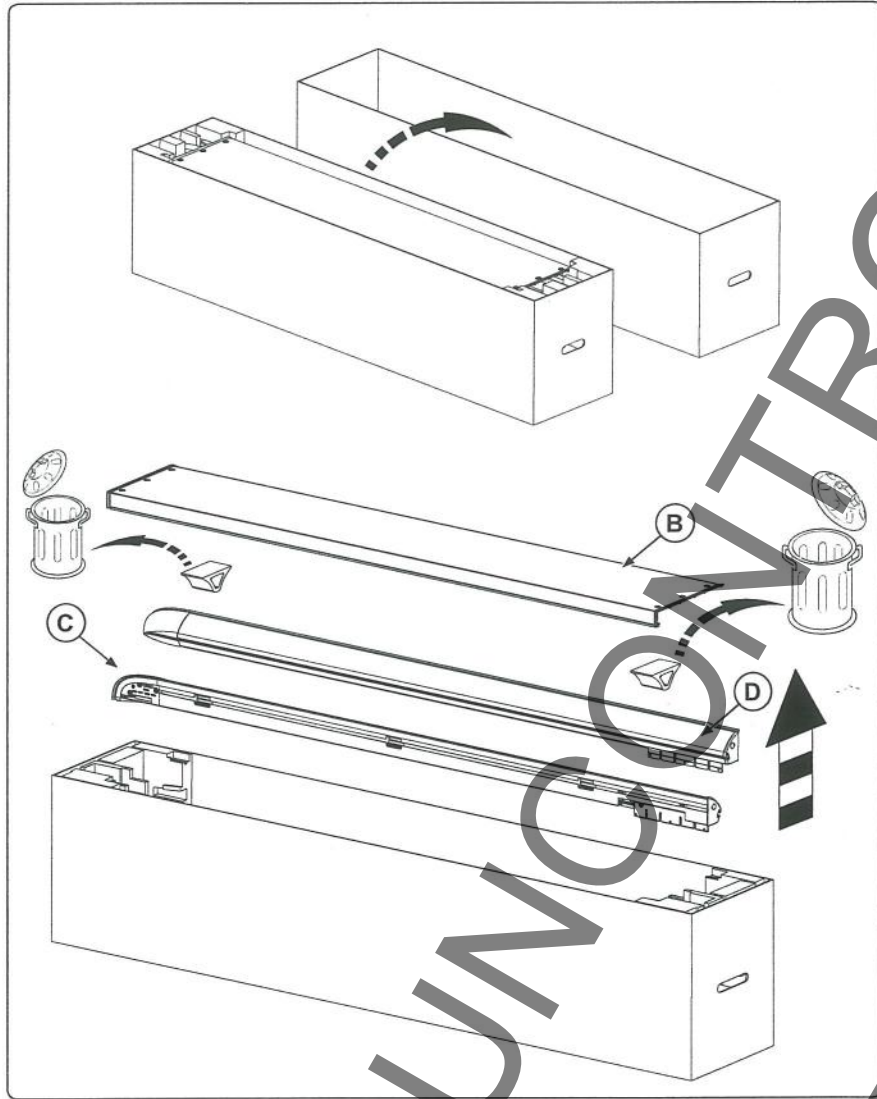

TOYOTA - HILUX
Mountain Top Roll
Installation Instructions

Mountain Top
INDUSTRIES APS

MTI-number 886 037	Issue 02	Date 16/07/2013	MTR TO80 A01 MTR TO81 A01	Page 4 /19
Pedersholmparken 10 3600 Frederikssund Denmark ph: +45 4810 2950 Fax +45 4810 2960 www.mountaintop.dk				
© Copyright, Mountain Top Industries ApS u:\Monteringsvejledninger\886 037.PDF