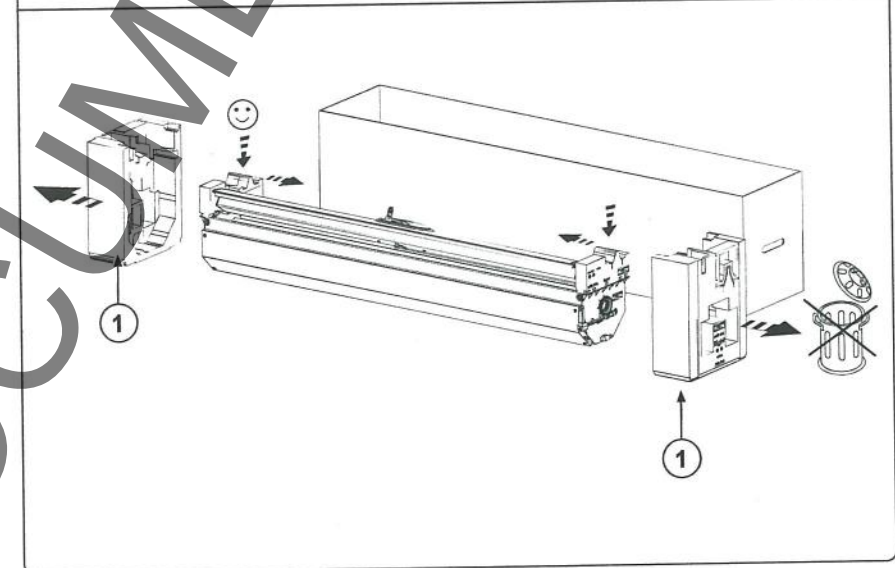

TOYOTA - HILUX
Mountain Top Roll
Installation Instructions

Mountain Top®
INDUSTRIES APS