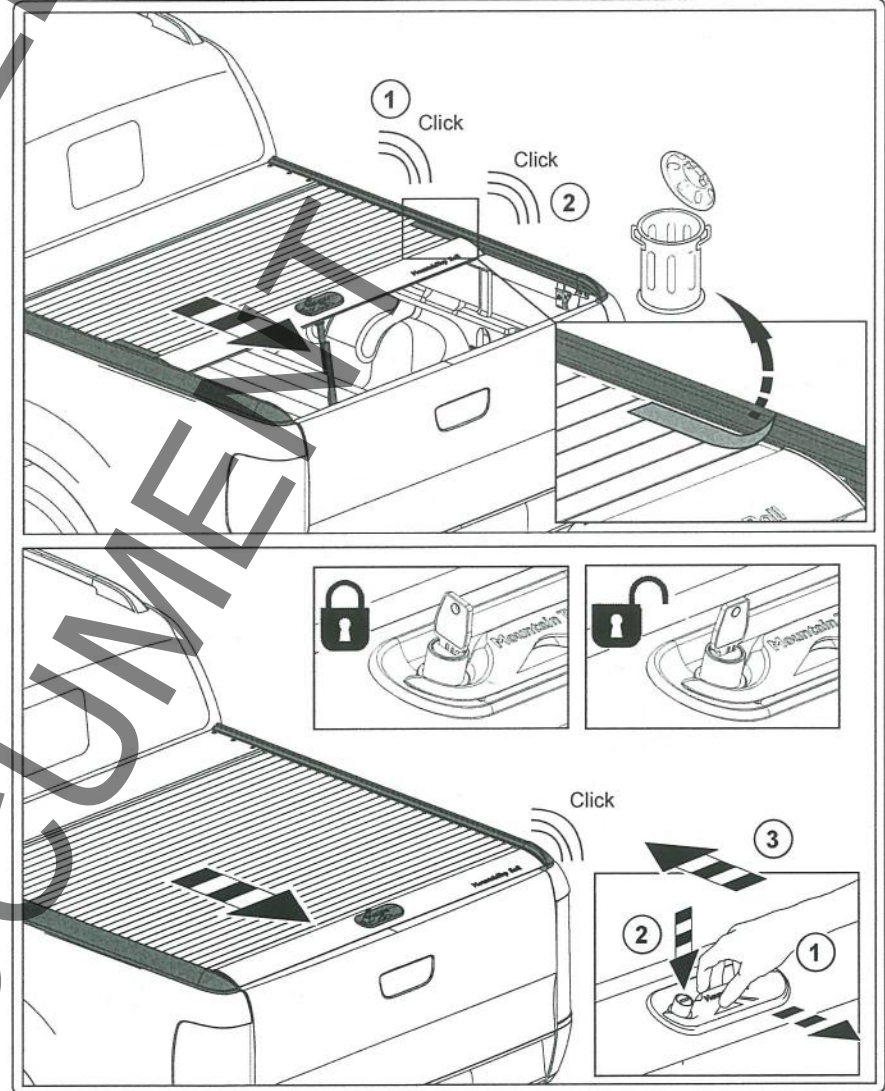

TOYOTA - HILUX
Mountain Top Roll
Installation Instructions

Mountain Top
INDUSTRIES APS

MTI-number 886 037	Issue 02	Date 16/07/2013	MTR TO80 A01 MTR TO81 A01	Page 17/19
Pedersholmparken 10 3600 Frederikssund Denmark ph: +45 4810 2950 Fax +45 4810 2960 www.mountaintop.dk				
© Copyright, Mountain Top Industries ApS u:\Monteringsvejledninger\886 037.PDF