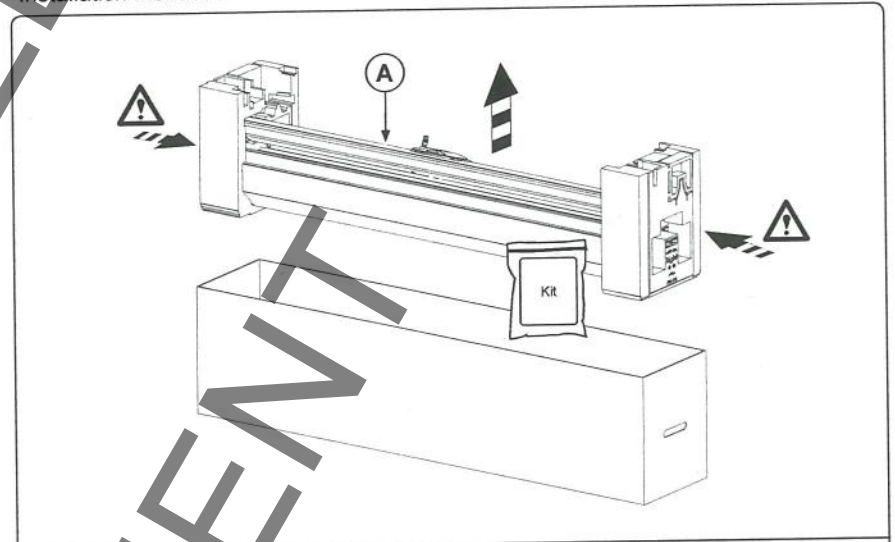

TOYOTA - HILUX
Mountain Top Roll
Installation Instructions

Mountain Top®
INDUSTRIES APS