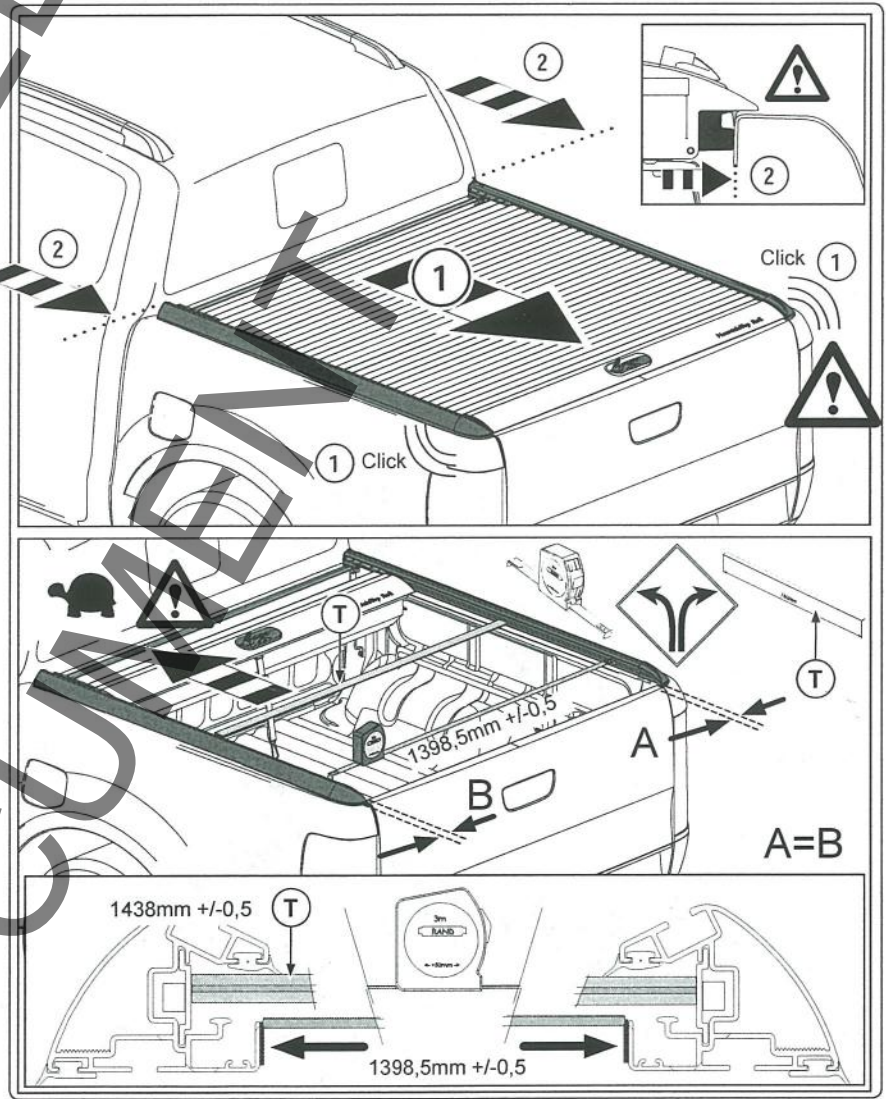

TOYOTA - HILUX
Mountain Top Roll
Installation Instructions

Mountain Top
INDUSTRIES APS