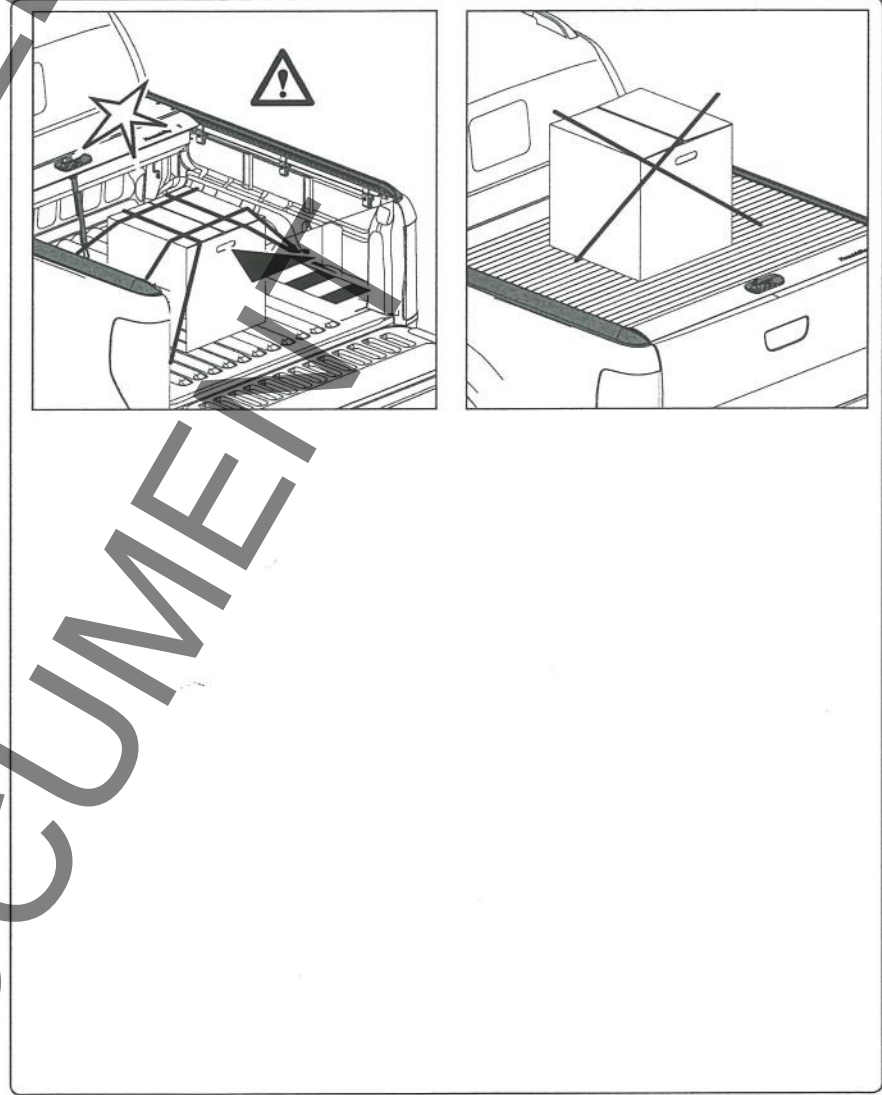

TOYOTA - HILUX
Mountain Top Roll
Installation Instructions

Mountain Top
INDUSTRIES APS