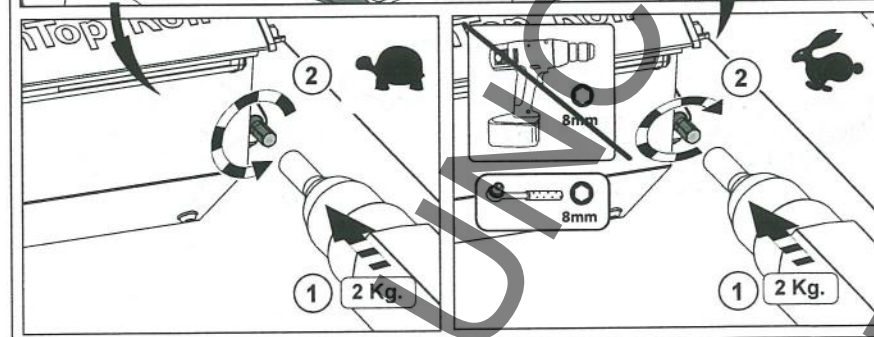

TOYOTA - HILUX
Mountain Top Roll
Installation Instructions

Mountain Top®
INDUSTRIES APS