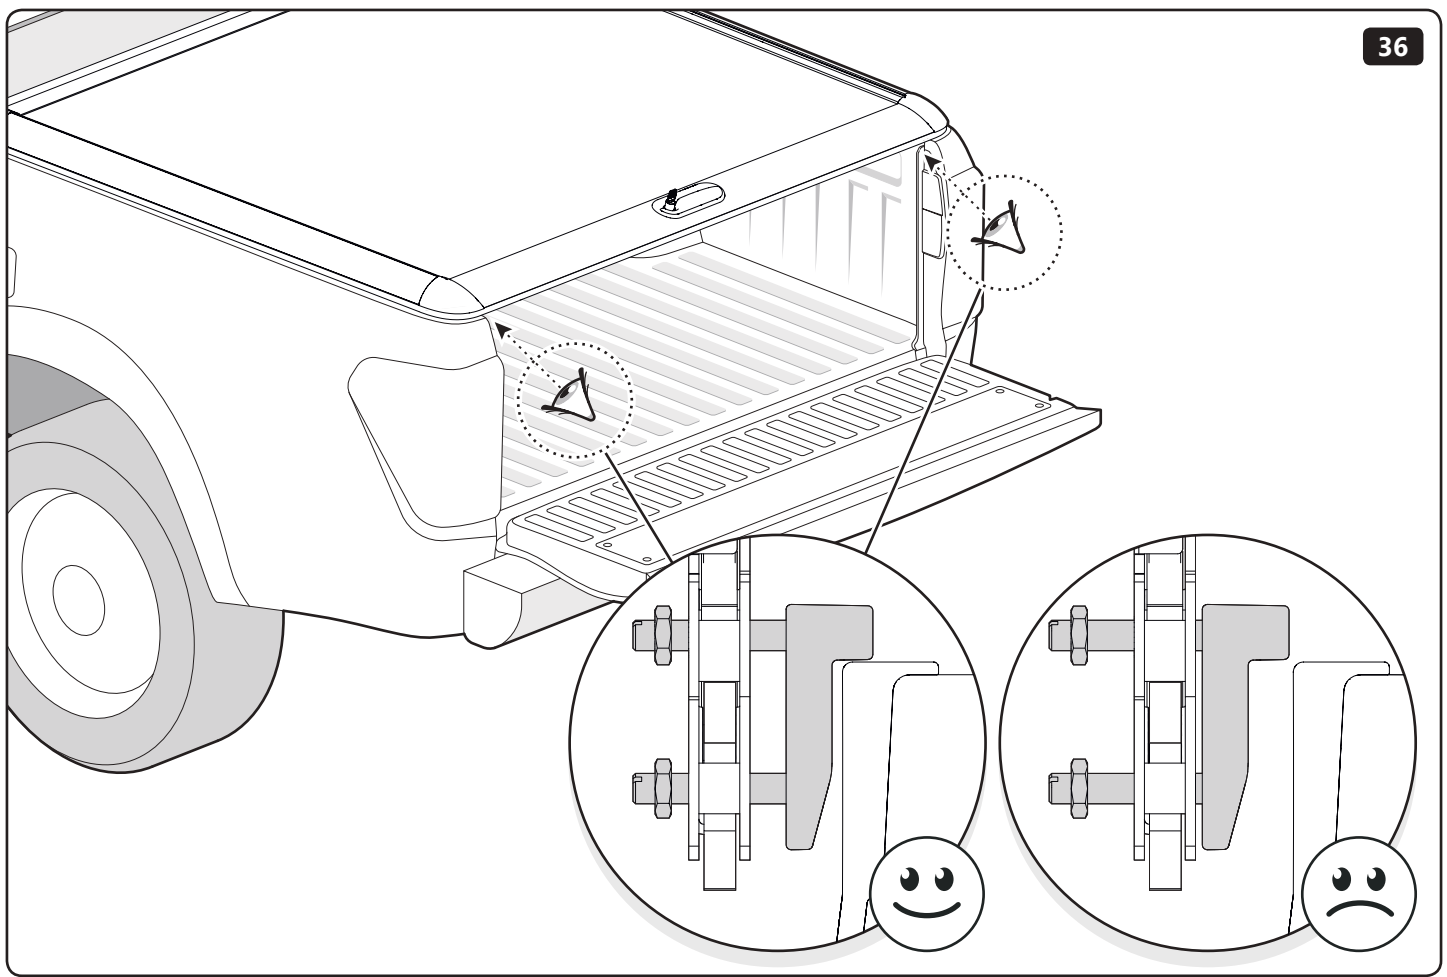

19mm

19mm 20Nm

Customer Service +45 4810 2950 (08:00 - 16:00 CET)
Fax +45 4810 2960
Support info@mountaintop.dk
Website www.mountaintop.dk
Address Pedersholmparken 10, 3600 Frederikssund, Denmark

PART NUMBER(S)	MODEL / YEAR	CAB TYPE(S)	INSTALLATION TIME	WEIGHT
MT2 TO90/91/92	Toyota / 2015 →	Double / Extra / Single	1 hour(s)	29 - 40 Kg
MT2 IS90/91/92	Isuzu / 2006 - 2011	Double / Space / Single	1 hour(s)	29 - 40 Kg
MT2 FO90/91/92	Ford / 2011 →	Double / Super / Single	1 hour(s)	29 - 40 Kg
MT2 MI90/91	Mitsubishi / 2015 →	Double / Club	1 hour(s)	29 - 40 Kg
MT2 MA90/91/92	Mazda / 2011 →	Double / Super / Single	1 hour(s)	29 - 40 Kg
MT2 NI90/91	Nissan / 2015 →	Double / King	1 hour(s)	29 - 40 Kg
MT2 VW80/82	Volkswagen / 2010 →	Double / Single	1 hour(s)	29 - 40 Kg
MT2 MI90/91	Fiat / 2016 →	Double / Club	1 hour(s)	29 - 40 Kg
MT2 MB90	Mercedes Benz / 2017 →	Double	1 hour(s)	29 - 40 Kg
MT2 RE90/91	Renault / 2017 →	Double/ King	1 hour(s)	29 - 40 Kg