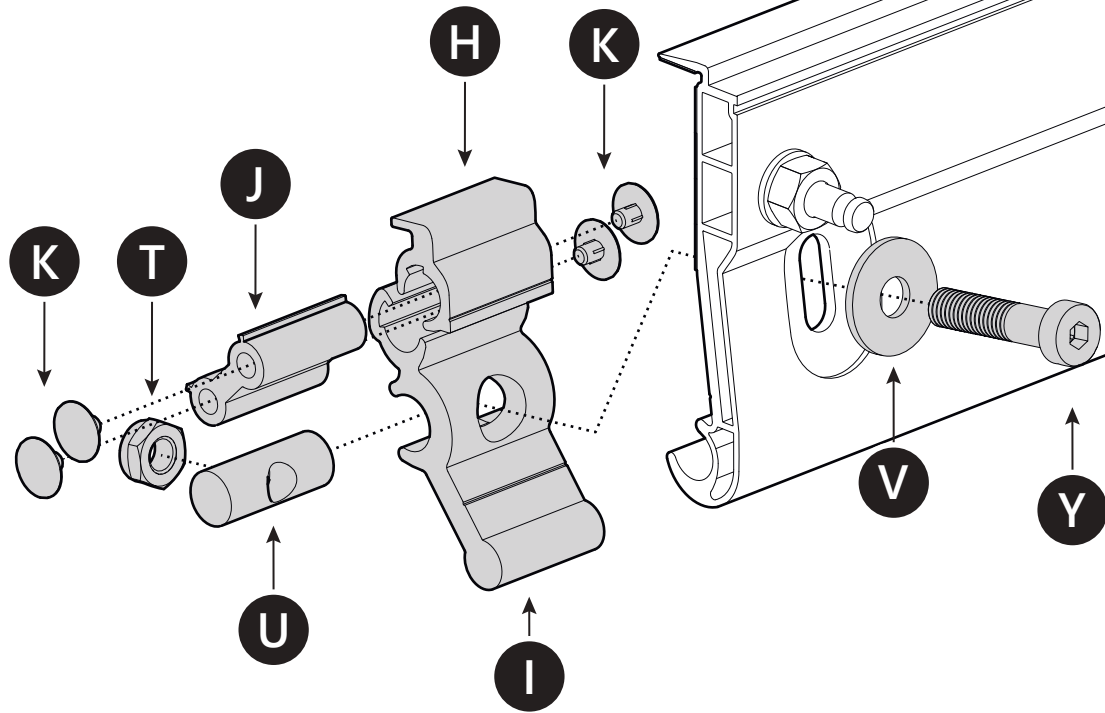

19mm

5mm

13mm 23Nm

TOYOTA

13mm 23Nm

5mm

x 2

5mm 8Nm

19mm

19mm 20Nm

Customer Service +45 4810 2950 (08:00 - 16:00 CET)
Fax +45 4810 2960
Support info@mountaintop.dk
Website www.mountaintop.dk
Address Pedersholmparken 10, 3600 Frederikssund, Denmark

PART NUMBER(S)	MODEL / YEAR	CAB TYPE(S)	INSTALLATION TIME	WEIGHT
MT2 TO90/91/92	Toyota / 2015 →	Double / Extra / Single	1 hour(s)	29 - 40 Kg
MT2 IS90/91/92	Isuzu / 2006 - 2011	Double / Space / Single	1 hour(s)	29 - 40 Kg
MT2 FO90/91/92	Ford / 2011 →	Double / Super / Single	1 hour(s)	29 - 40 Kg
MT2 MI90/91	Mitsubishi / 2015 →	Double / Club	1 hour(s)	29 - 40 Kg
MT2 MA90/91/92	Mazda / 2011 →	Double / Super / Single	1 hour(s)	29 - 40 Kg
MT2 NI90/91	Nissan / 2015 →	Double / King	1 hour(s)	29 - 40 Kg
MT2 VW80/82	Volkswagen / 2010 →	Double / Single	1 hour(s)	29 - 40 Kg
MT2 MI90/91	Fiat / 2016 →	Double / Club	1 hour(s)	29 - 40 Kg
MT2 MB90	Mercedes Benz / 2017 →	Double	1 hour(s)	29 - 40 Kg
MT2 RE90/91	Renault / 2017 →	Double/ King	1 hour(s)	29 - 40 Kg