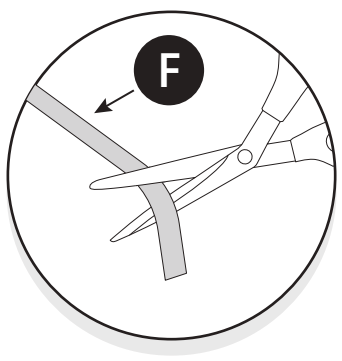

19mm

5mm

13mm 23Nm

TOYOTA

13mm 23Nm

5mm

x 2

5mm 8Nm

19mm

19mm 20Nm

Customer Service +45 4810 2950 (08:00 - 16:00 CET)
Fax +45 4810 2960
Support info@mountaintop.dk
Website www.mountaintop.dk
Address Pedersholmparken 10, 3600 Frederikssund, Denmark

PART NUMBER(S)	MODEL / YEAR	CAB TYPE(S)	INSTALLATION TIME	WEIGHT
MT2 TO90/91/92	Toyota / 2015 →	Double / Extra / Single	1 hour(s)	29 - 40 Kg
MT2 IS90/91/92	Isuzu / 2006 - 2011	Double / Space / Single	1 hour(s)	29 - 40 Kg
MT2 FO90/91/92	Ford / 2011 →	Double / Super / Single	1 hour(s)	29 - 40 Kg
MT2 MI90/91	Mitsubishi / 2015 →	Double / Club	1 hour(s)	29 - 40 Kg
MT2 MA90/91/92	Mazda / 2011 →	Double / Super / Single	1 hour(s)	29 - 40 Kg
MT2 NI90/91	Nissan / 2015 →	Double / King	1 hour(s)	29 - 40 Kg
MT2 VW80/82	Volkswagen / 2010 →	Double / Single	1 hour(s)	29 - 40 Kg
MT2 MI90/91	Fiat / 2016 →	Double / Club	1 hour(s)	29 - 40 Kg
MT2 MB90	Mercedes Benz / 2017 →	Double	1 hour(s)	29 - 40 Kg
MT2 RE90/91	Renault / 2017 →	Double/ King	1 hour(s)	29 - 40 Kg