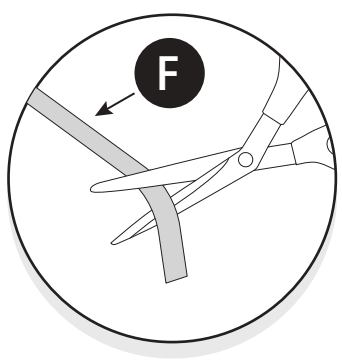

19mm

5mm

13mm 23Nm

TOYOTA

13mm 23Nm

5mm

x 2

5mm 8Nm

19mm

19mm 20Nm

Customer Service +45 4810 2950 (08:00 - 16:00 CET)
Fax +45 4810 2960
Support info@mountaintop.dk
Website www.mountaintop.dk
Address Pedersholmparken 10, 3600 Frederikssund, Denmark

PART NUMBER(S)	MODEL / YEAR	CAB TYPE(S)	INSTALLATION TIME	WEIGHT
MT2 TO90/91/92	Toyota / 2015 →	Double / Extra / Single	1 hour(s)	29 - 40 Kg
MT2 IS90/91/92	Isuzu / 2006 - 2011	Double / Space / Single	1 hour(s)	29 - 40 Kg
MT2 FO90/91/92	Ford / 2011 →	Double / Super / Single	1 hour(s)	29 - 40 Kg
MT2 MI90/91	Mitsubishi / 2015 →	Double / Club	1 hour(s)	29 - 40 Kg
MT2 MA90/91/92	Mazda / 2011 →	Double / Super / Single	1 hour(s)	29 - 40 Kg
MT2 NI90/91	Nissan / 2015 →	Double / King	1 hour(s)	29 - 40 Kg
MT2 VW80/82	Volkswagen / 2010 →	Double / Single	1 hour(s)	29 - 40 Kg
MT2 MI90/91	Fiat / 2016 →	Double / Club	1 hour(s)	29 - 40 Kg
MT2 MB90	Mercedes Benz / 2017 →	Double	1 hour(s)	29 - 40 Kg
MT2 RE90/91	Renault / 2017 →	Double/ King	1 hour(s)	29 - 40 Kg