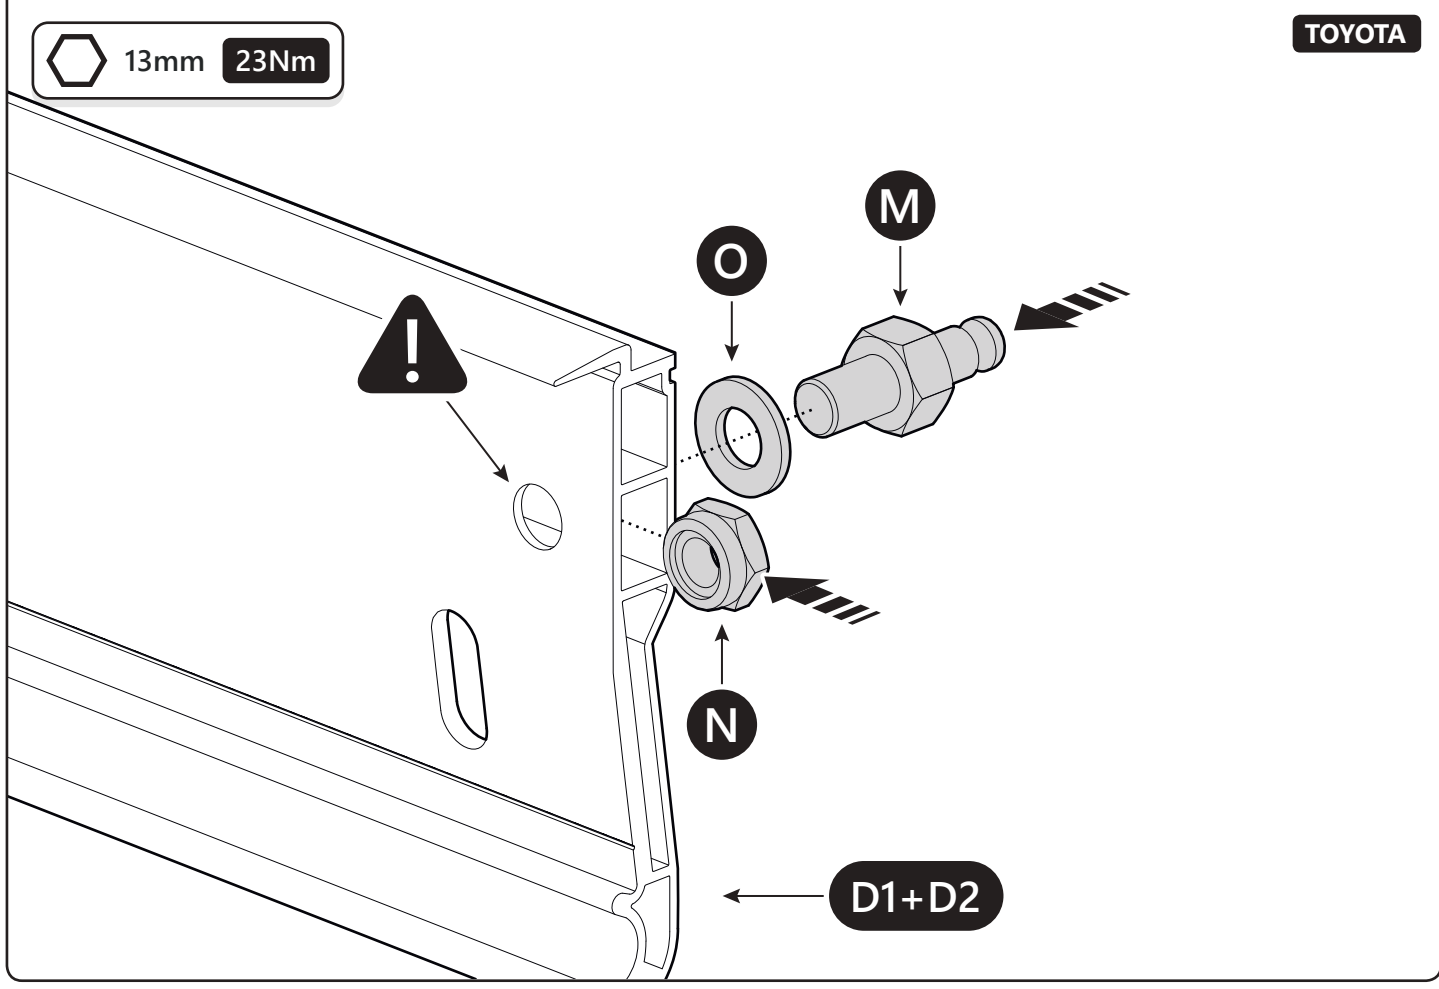

TOYOTA

13mm 23Nm