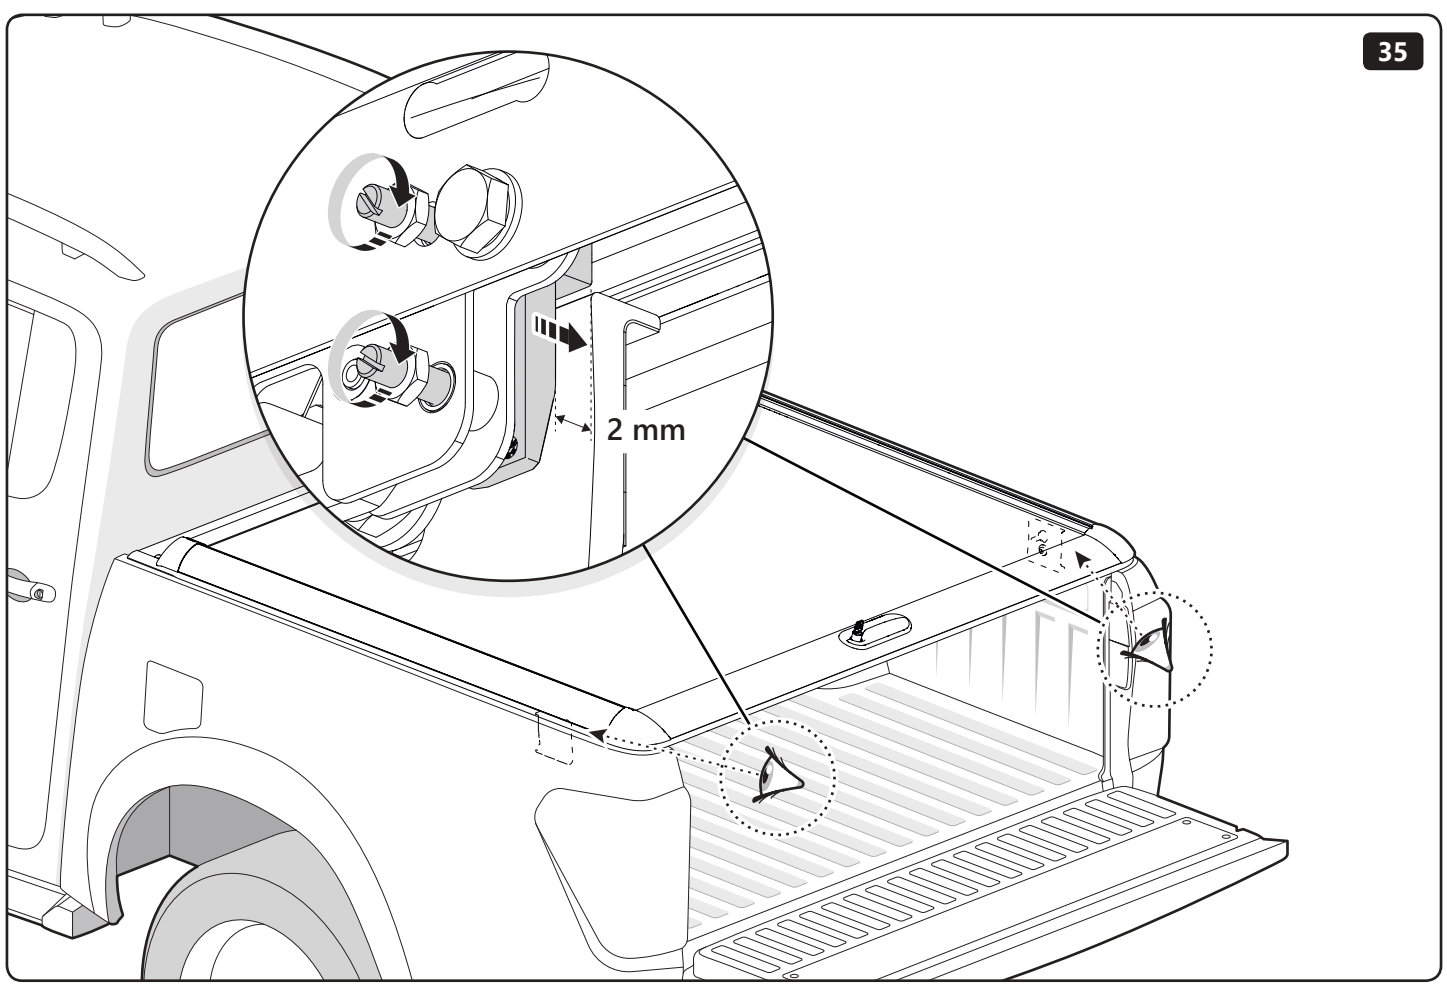

19mm

19mm 20Nm

Customer Service +45 4810 2950 (08:00 - 16:00 CET)
Fax +45 4810 2960
Support info@mountaintop.dk
Website www.mountaintop.dk
Address Pedersholmparken 10, 3600 Frederikssund, Denmark

PART NUMBER(S)	MODEL / YEAR	CAB TYPE(S)	INSTALLATION TIME	WEIGHT
MT2 TO90/91/92	Toyota / 2015 →	Double / Extra / Single	1 hour(s)	29 - 40 Kg
MT2 IS90/91/92	Isuzu / 2006 - 2011	Double / Space / Single	1 hour(s)	29 - 40 Kg
MT2 FO90/91/92	Ford / 2011 →	Double / Super / Single	1 hour(s)	29 - 40 Kg
MT2 MI90/91	Mitsubishi / 2015 →	Double / Club	1 hour(s)	29 - 40 Kg
MT2 MA90/91/92	Mazda / 2011 →	Double / Super / Single	1 hour(s)	29 - 40 Kg
MT2 NI90/91	Nissan / 2015 →	Double / King	1 hour(s)	29 - 40 Kg
MT2 VW80/82	Volkswagen / 2010 →	Double / Single	1 hour(s)	29 - 40 Kg
MT2 MI90/91	Fiat / 2016 →	Double / Club	1 hour(s)	29 - 40 Kg
MT2 MB90	Mercedes Benz / 2017 →	Double	1 hour(s)	29 - 40 Kg
MT2 RE90/91	Renault / 2017 →	Double/ King	1 hour(s)	29 - 40 Kg