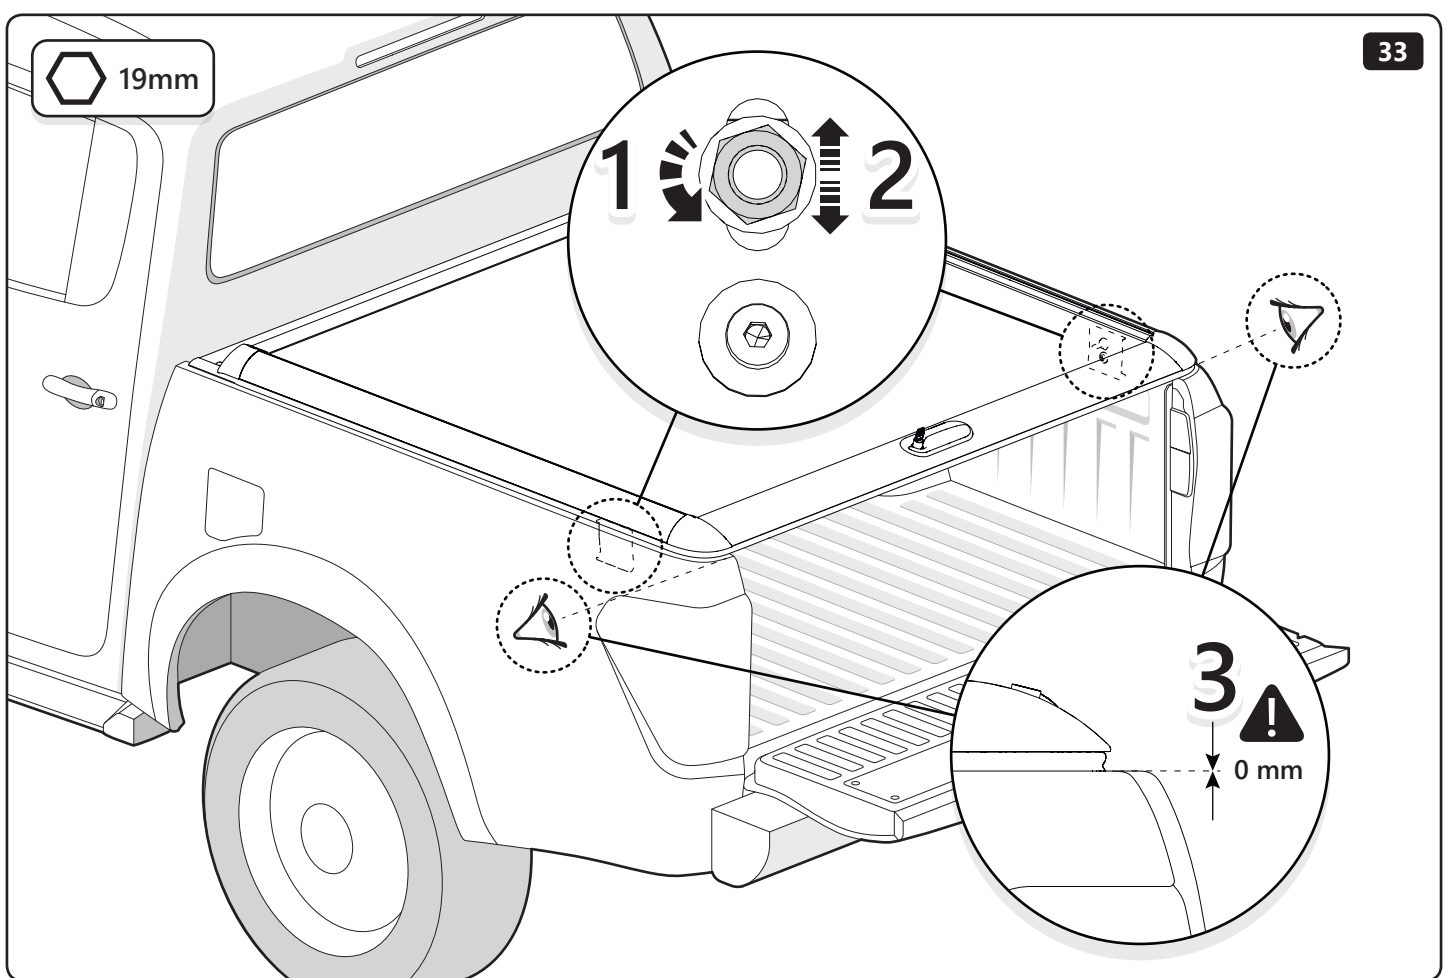

19mm

19mm 20Nm

Customer Service +45 4810 2950 (08:00 - 16:00 CET)
Fax +45 4810 2960
Support info@mountaintop.dk
Website www.mountaintop.dk
Address Pedersholmparken 10, 3600 Frederikssund, Denmark

PART NUMBER(S)	MODEL / YEAR	CAB TYPE(S)	INSTALLATION TIME	WEIGHT
MT2 TO90/91/92	Toyota / 2015 →	Double / Extra / Single	1 hour(s)	29 - 40 Kg
MT2 IS90/91/92	Isuzu / 2006 - 2011	Double / Space / Single	1 hour(s)	29 - 40 Kg
MT2 FO90/91/92	Ford / 2011 →	Double / Super / Single	1 hour(s)	29 - 40 Kg
MT2 MI90/91	Mitsubishi / 2015 →	Double / Club	1 hour(s)	29 - 40 Kg
MT2 MA90/91/92	Mazda / 2011 →	Double / Super / Single	1 hour(s)	29 - 40 Kg
MT2 NI90/91	Nissan / 2015 →	Double / King	1 hour(s)	29 - 40 Kg
MT2 VW80/82	Volkswagen / 2010 →	Double / Single	1 hour(s)	29 - 40 Kg
MT2 MI90/91	Fiat / 2016 →	Double / Club	1 hour(s)	29 - 40 Kg
MT2 MB90	Mercedes Benz / 2017 →	Double	1 hour(s)	29 - 40 Kg
MT2 RE90/91	Renault / 2017 →	Double/ King	1 hour(s)	29 - 40 Kg