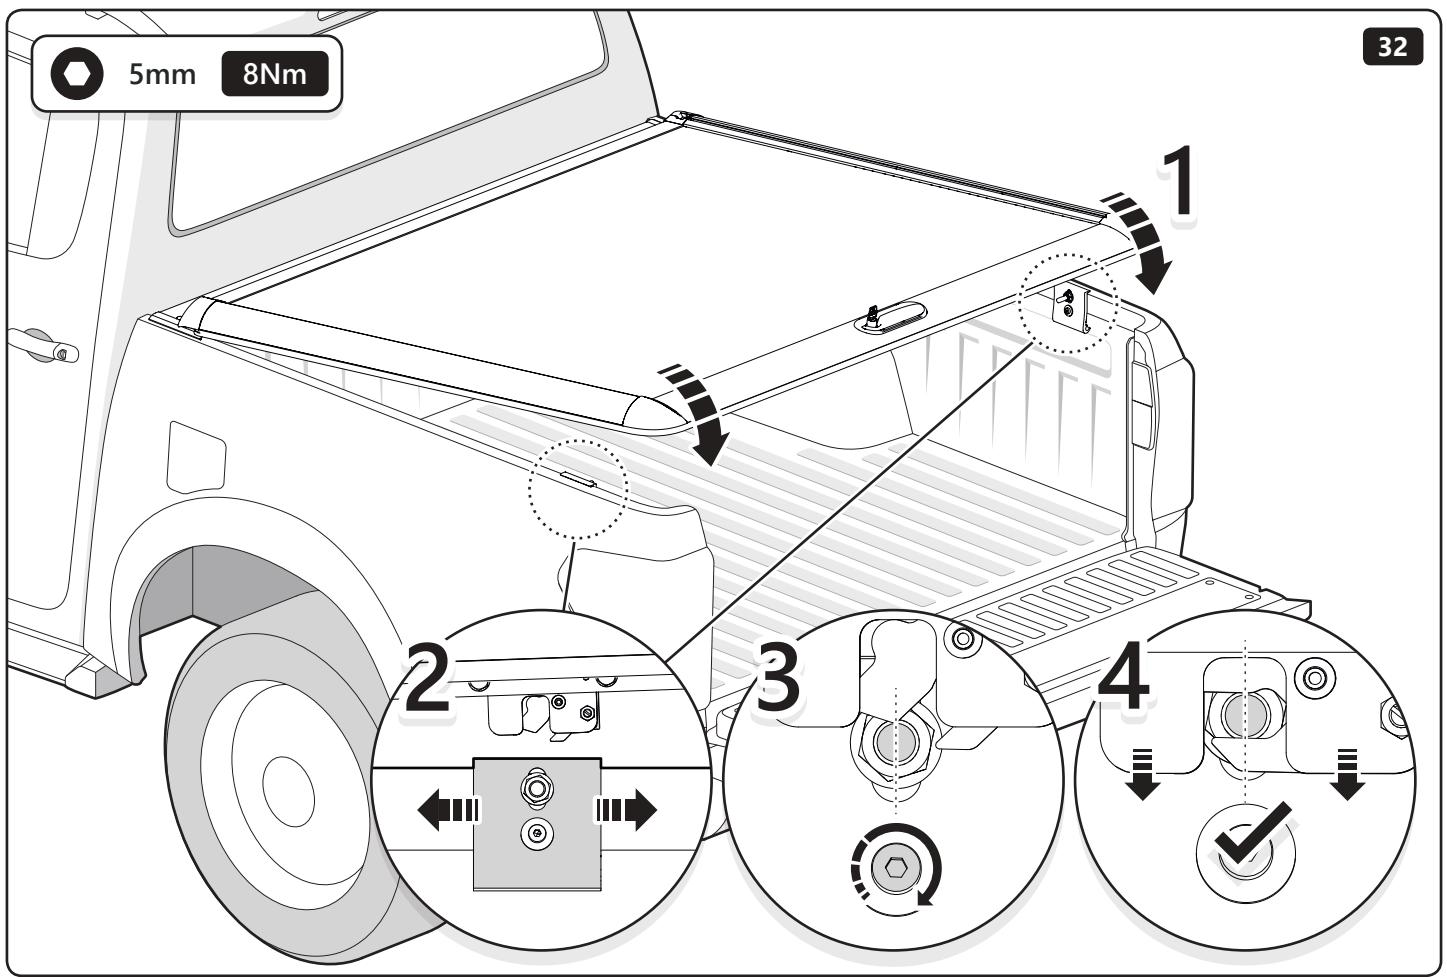

19mm

19mm 20Nm

Customer Service +45 4810 2950 (08:00 - 16:00 CET)
Fax +45 4810 2960
Support info@mountaintop.dk
Website www.mountaintop.dk
Address Pedersholmparken 10, 3600 Frederikssund, Denmark

PART NUMBER(S)	MODEL / YEAR	CAB TYPE(S)	INSTALLATION TIME	WEIGHT
MT2 TO90/91/92	Toyota / 2015 →	Double / Extra / Single	1 hour(s)	29 - 40 Kg
MT2 IS90/91/92	Isuzu / 2006 - 2011	Double / Space / Single	1 hour(s)	29 - 40 Kg
MT2 FO90/91/92	Ford / 2011 →	Double / Super / Single	1 hour(s)	29 - 40 Kg
MT2 MI90/91	Mitsubishi / 2015 →	Double / Club	1 hour(s)	29 - 40 Kg
MT2 MA90/91/92	Mazda / 2011 →	Double / Super / Single	1 hour(s)	29 - 40 Kg
MT2 NI90/91	Nissan / 2015 →	Double / King	1 hour(s)	29 - 40 Kg
MT2 VW80/82	Volkswagen / 2010 →	Double / Single	1 hour(s)	29 - 40 Kg
MT2 MI90/91	Fiat / 2016 →	Double / Club	1 hour(s)	29 - 40 Kg
MT2 MB90	Mercedes Benz / 2017 →	Double	1 hour(s)	29 - 40 Kg
MT2 RE90/91	Renault / 2017 →	Double/ King	1 hour(s)	29 - 40 Kg