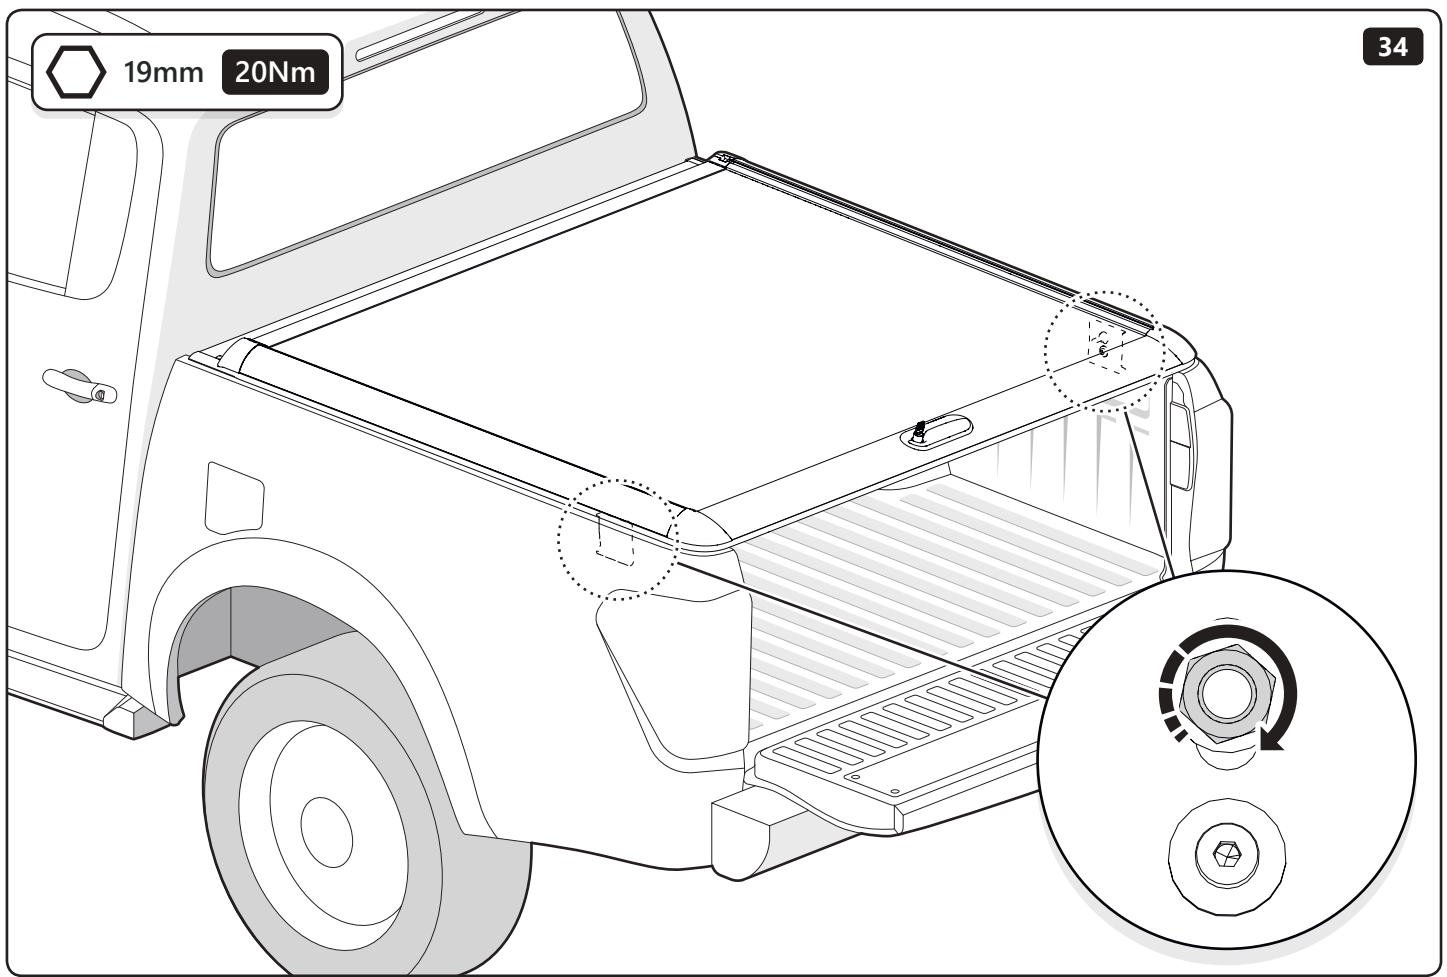

19mm

19mm 20Nm

Customer Service +45 4810 2950 (08:00 - 16:00 CET)
Fax +45 4810 2960
Support info@mountaintop.dk
Website www.mountaintop.dk
Address Pedersholmparken 10, 3600 Frederikssund, Denmark

PART NUMBER(S)	MODEL / YEAR	CAB TYPE(S)	INSTALLATION TIME	WEIGHT
MT2 TO90/91/92	Toyota / 2015 →	Double / Extra / Single	1 hour(s)	29 - 40 Kg
MT2 IS90/91/92	Isuzu / 2006 - 2011	Double / Space / Single	1 hour(s)	29 - 40 Kg
MT2 FO90/91/92	Ford / 2011 →	Double / Super / Single	1 hour(s)	29 - 40 Kg
MT2 MI90/91	Mitsubishi / 2015 →	Double / Club	1 hour(s)	29 - 40 Kg
MT2 MA90/91/92	Mazda / 2011 →	Double / Super / Single	1 hour(s)	29 - 40 Kg
MT2 NI90/91	Nissan / 2015 →	Double / King	1 hour(s)	29 - 40 Kg
MT2 VW80/82	Volkswagen / 2010 →	Double / Single	1 hour(s)	29 - 40 Kg
MT2 MI90/91	Fiat / 2016 →	Double / Club	1 hour(s)	29 - 40 Kg
MT2 MB90	Mercedes Benz / 2017 →	Double	1 hour(s)	29 - 40 Kg
MT2 RE90/91	Renault / 2017 →	Double/ King	1 hour(s)	29 - 40 Kg