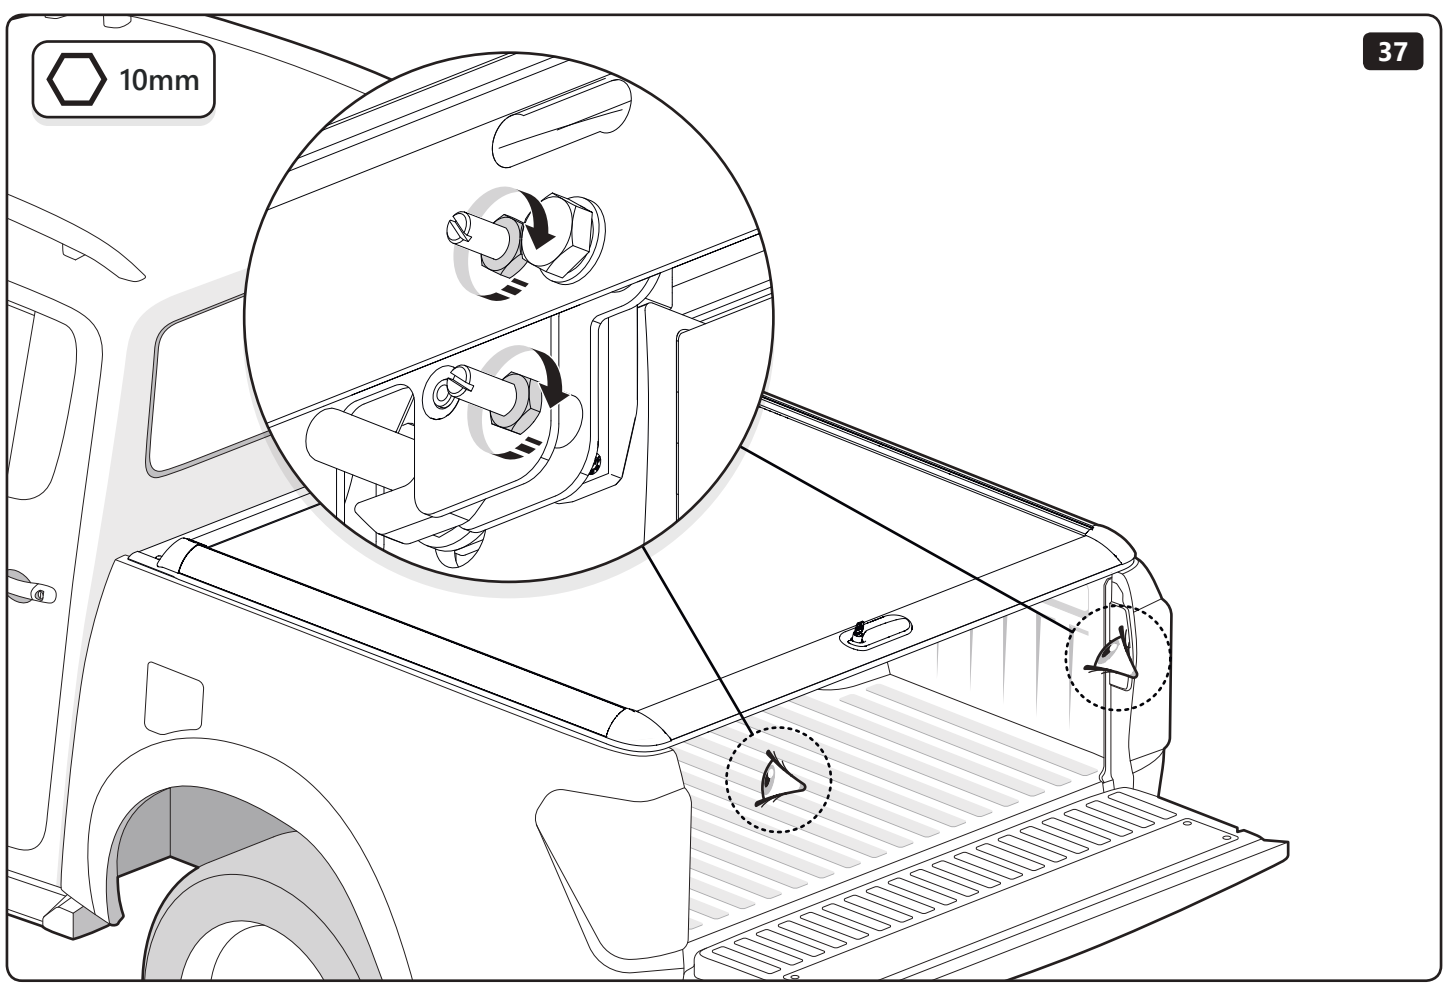

19mm

19mm 20Nm

Customer Service +45 4810 2950 (08:00 - 16:00 CET)
Fax +45 4810 2960
Support info@mountaintop.dk
Website www.mountaintop.dk
Address Pedersholmparken 10, 3600 Frederikssund, Denmark

PART NUMBER(S)	MODEL / YEAR	CAB TYPE(S)	INSTALLATION TIME	WEIGHT
MT2 TO90/91/92	Toyota / 2015 →	Double / Extra / Single	1 hour(s)	29 - 40 Kg
MT2 IS90/91/92	Isuzu / 2006 - 2011	Double / Space / Single	1 hour(s)	29 - 40 Kg
MT2 FO90/91/92	Ford / 2011 →	Double / Super / Single	1 hour(s)	29 - 40 Kg
MT2 MI90/91	Mitsubishi / 2015 →	Double / Club	1 hour(s)	29 - 40 Kg
MT2 MA90/91/92	Mazda / 2011 →	Double / Super / Single	1 hour(s)	29 - 40 Kg
MT2 NI90/91	Nissan / 2015 →	Double / King	1 hour(s)	29 - 40 Kg
MT2 VW80/82	Volkswagen / 2010 →	Double / Single	1 hour(s)	29 - 40 Kg
MT2 MI90/91	Fiat / 2016 →	Double / Club	1 hour(s)	29 - 40 Kg
MT2 MB90	Mercedes Benz / 2017 →	Double	1 hour(s)	29 - 40 Kg
MT2 RE90/91	Renault / 2017 →	Double/ King	1 hour(s)	29 - 40 Kg