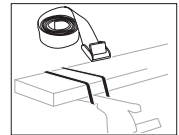

CITY CRASH
Complies with ISO norm

ISO 11154-E

Max 130 km/h
80 Mph

Your Key-Number

80 km/h
50 Mph

> Mounting Tutorial

Thule Evo Clamp

THULE
SWEDEN