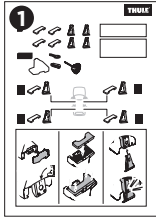

1
KIT

+

2
FOOT PACK

3
BAR

THULE
WingBar
Evo

THULE
WingBar

THULE
SlideBar
Evo

THULE
ProBar
Evo

THULE
SquareBar
Evo