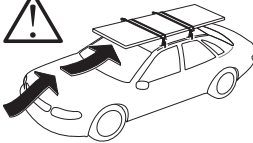

CITY CRASH
Complies with ISO norm

ISO 11154-E

Max 130 km/h
80 Mph

Your Key-Number

80 km/h
50 Mph

> Mounting Tutorial

Thule Evo Clamp

THULE
SWEDEN